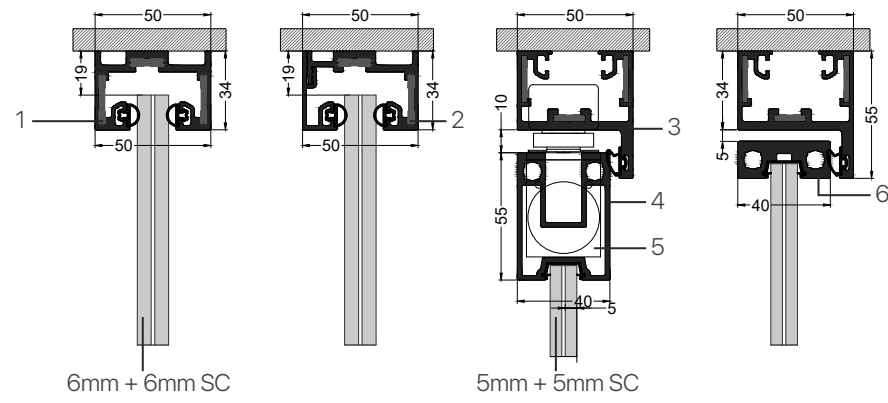

Aries

1. U Frame for 13,52 mm glass
2. Frame for 13,52 mm glass
3. Door frame
4. Profile for door closer & drop seal
5. Door closer
6. 40x16 mm door frame