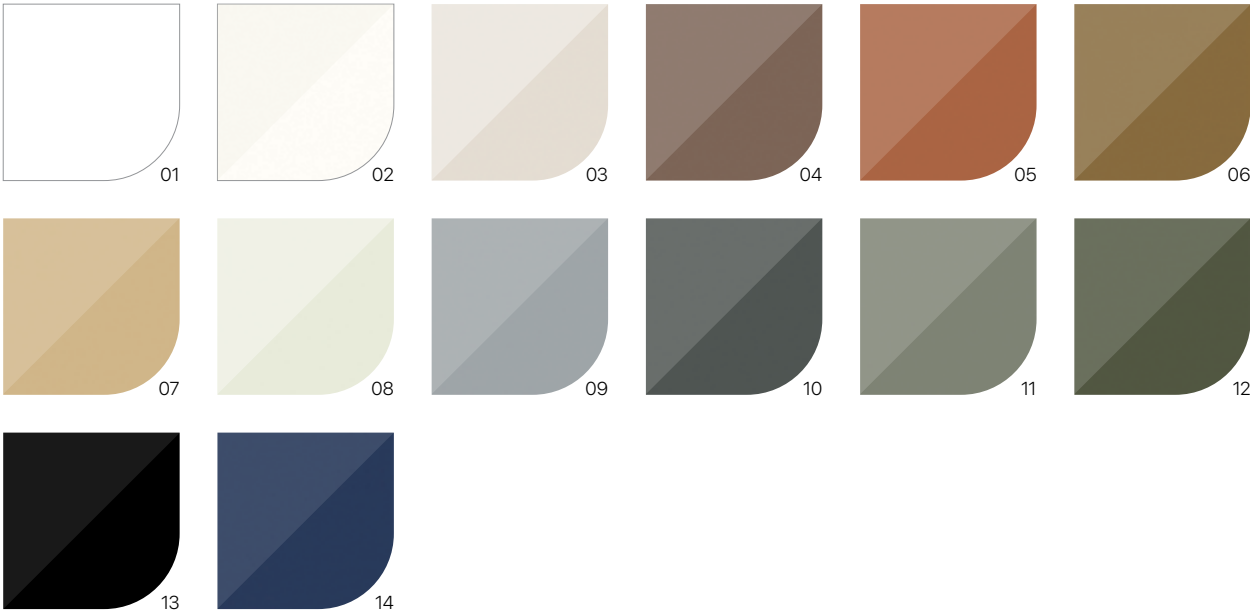

Glossy back painted glasses