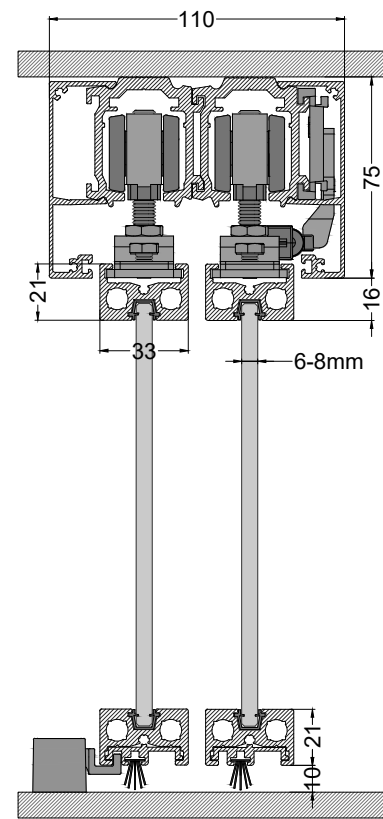

Helvia

Great architecture cannot exist without great design. Helvia is a **telescopic**, full frame sliding door suitable for 6mm to 8mm glass. Soft close function with maximum panel's dimension 100 x 300 cm without any floor tracks interposing. Helvia also gives the option of concealing the ceiling track giving on minimal effect to areas such as meeting rooms, hotels, residential.