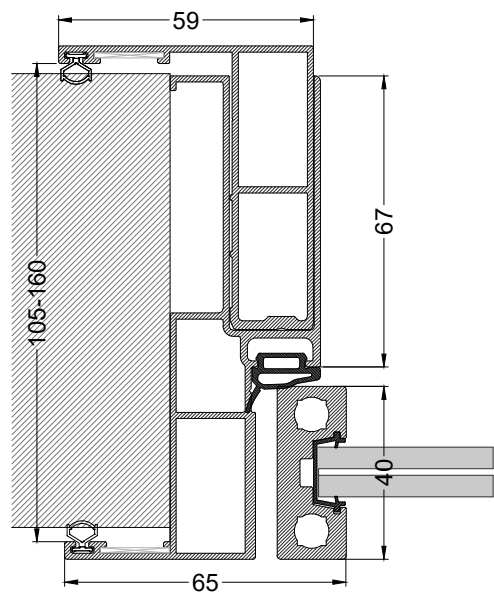

# Zeno

A door frame embracing the wall which can be up to 16cm thickness. Zeno can be full frame pivoted, frameless hinged or even wooden coated with 3D hinge function. Choose yours among different colors and types of glass and wood.