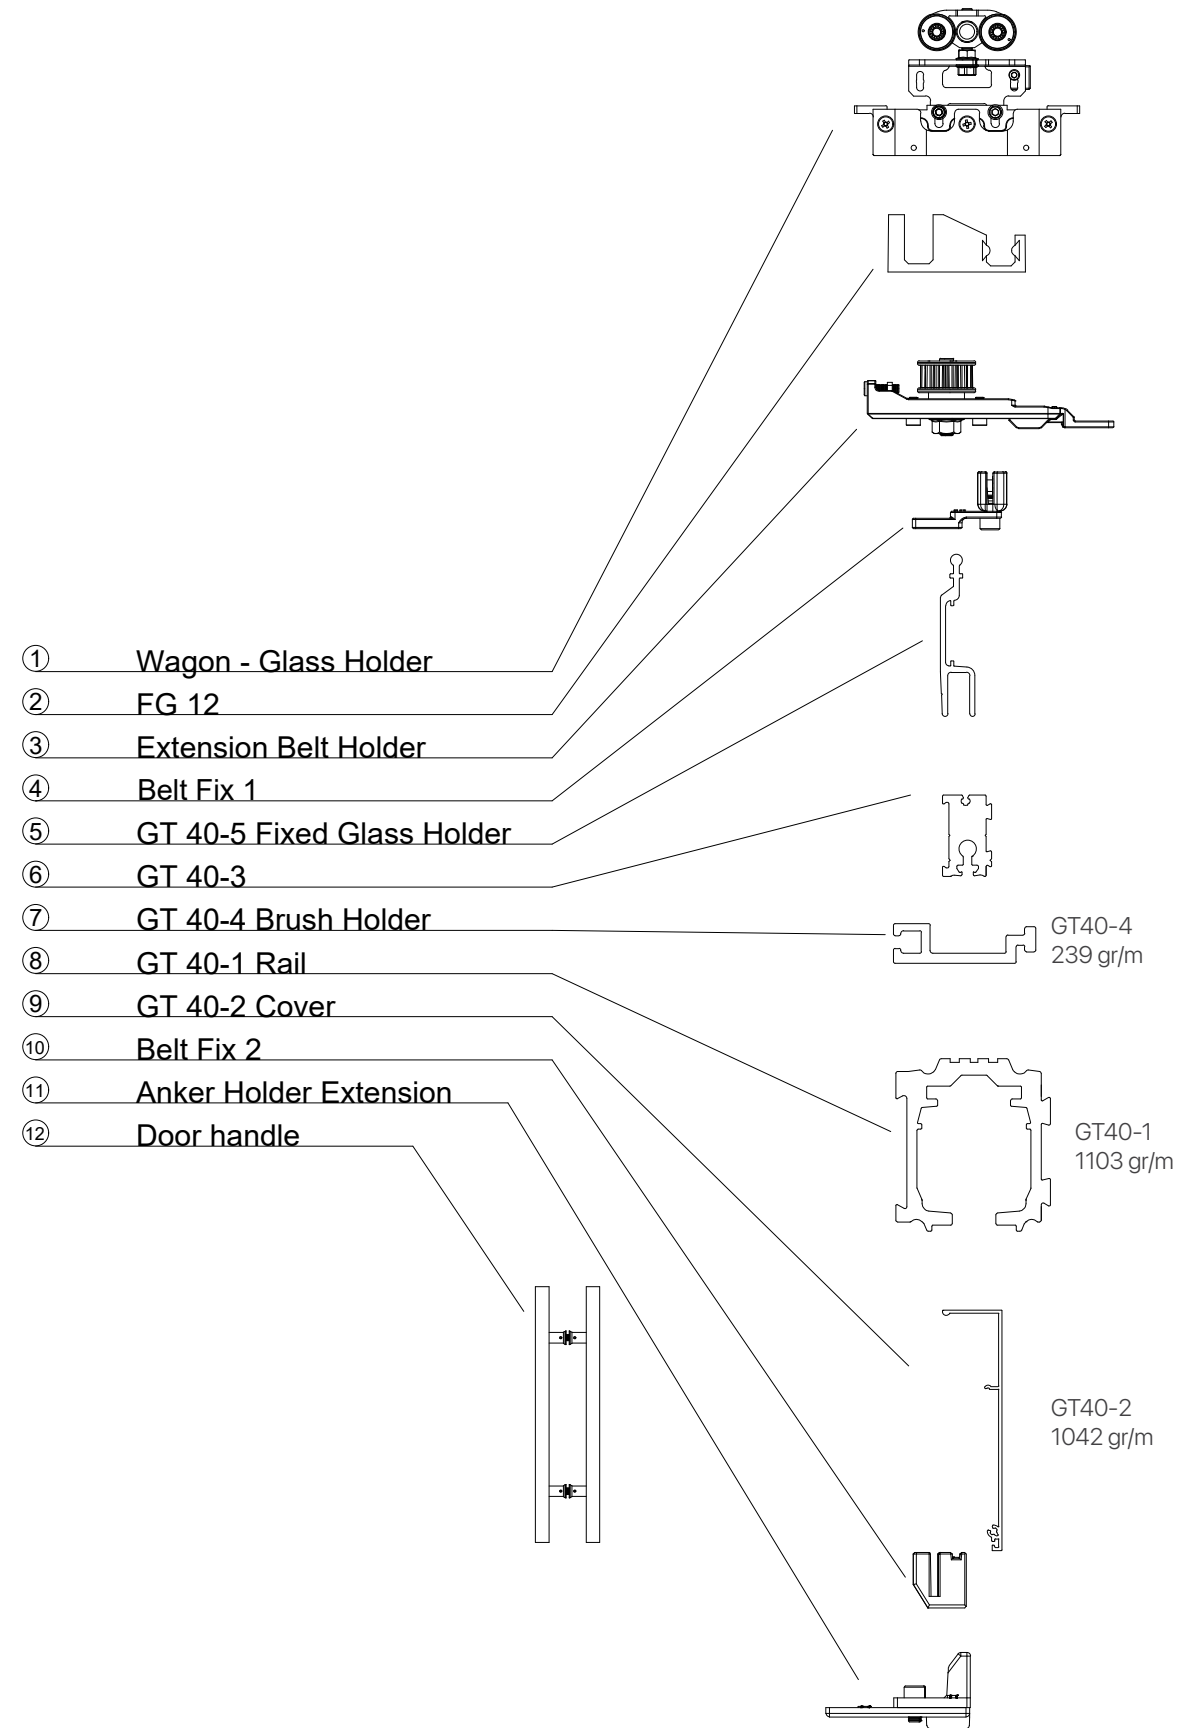

Linea

Synchro telescopic with belt function