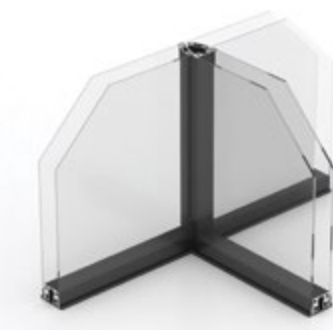

# Arcos

The system can support a lot of typologies thanks to its specific designed profiles . The parts of the glasses being attached on the profiles can be ceramic painted in RAL color matching aluminum's color. In Arcos system the flush double glazed door has a 3D hidden hinge function. Arcos is also available with door closer, drop seal and finger print access mechanism. This frameless partition, transforms your space to a high class – premium environment. Bring warmth to your space by combining with wooden door leaf.