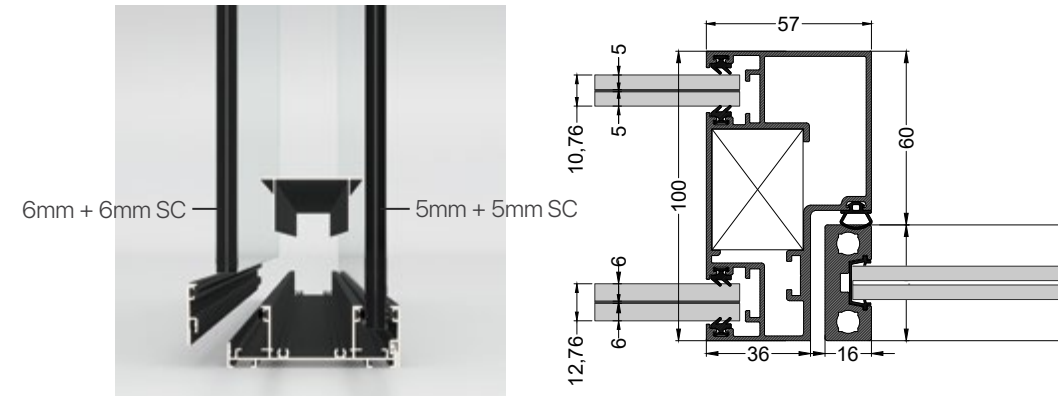

# Allure

A double glazed office partition ideal for high soundproof requirements supporting glass thickness up to 13,52 mm. Transparency, elegance and minimalism are the aesthetic elements of Allure. The lack of vertical or horizontal partition profiles offers the essence of continuity.