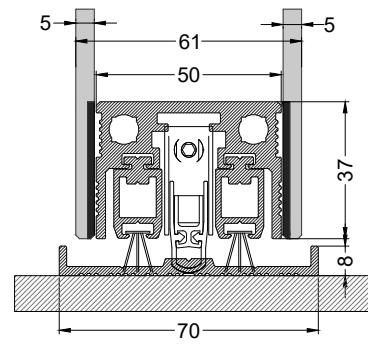

Arcos

A novelty in Premium by PCA range, certified at AUTH for sound insulation up to 37dB. Structural frameless double glazed wall partition with innovating adjustment mechanism which can be fully adapted after being installed on the floor and ceiling.