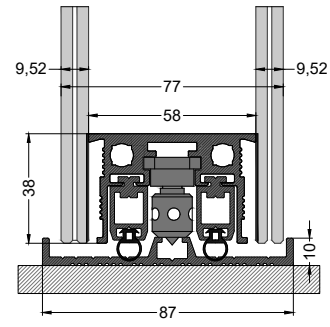

Cassia

An ideal solution for rooms with ceilings up to 3,5m height, achieving an intense soundproof effect performing 44dB. Cassia has also the ability for skylight installation.
Conceal the electric supply inside the specifically designed column profiles of the system.