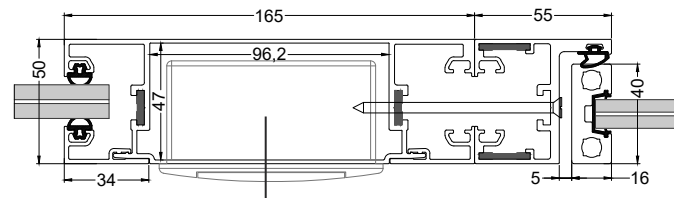

Aries

Installation of electrical wiring sockets and switches.