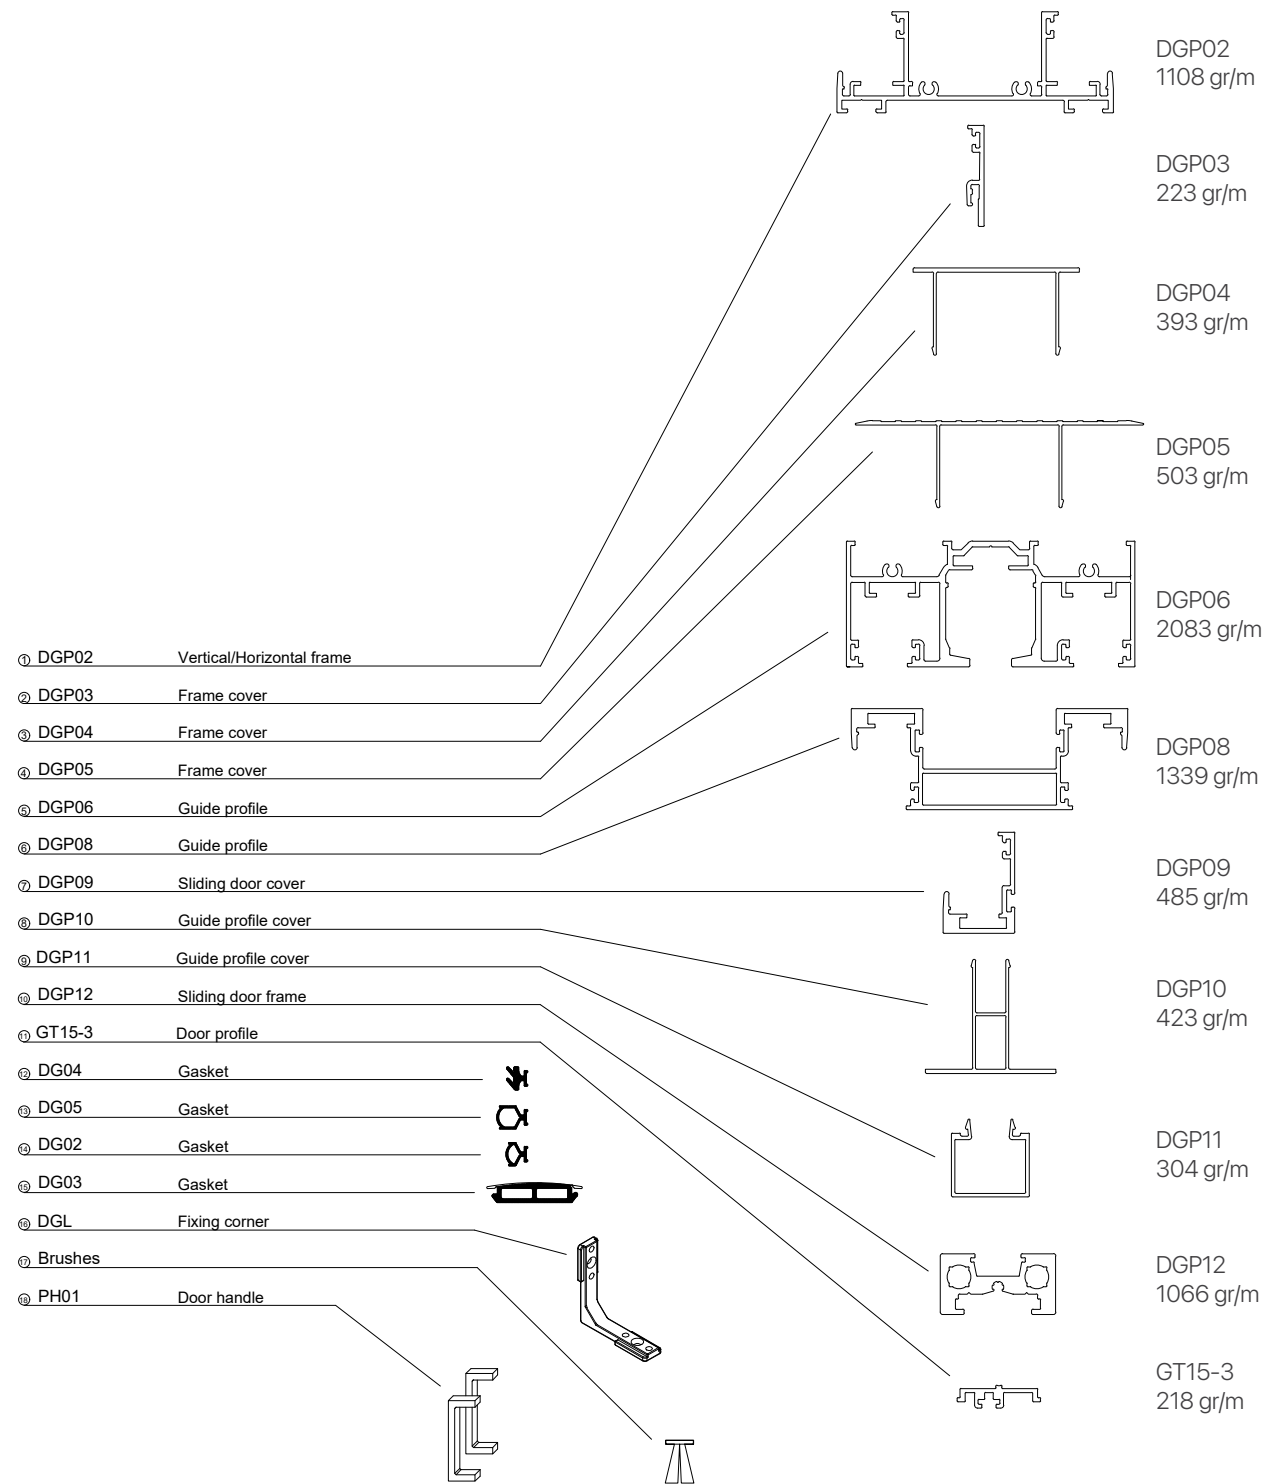

Allure

Flaunt your style and optimize compact spaces with Allure sliding partition. The sliding door parks inside the gap of the glass partition of just 100mm thickness remaining hidden and saving extra space in your room.