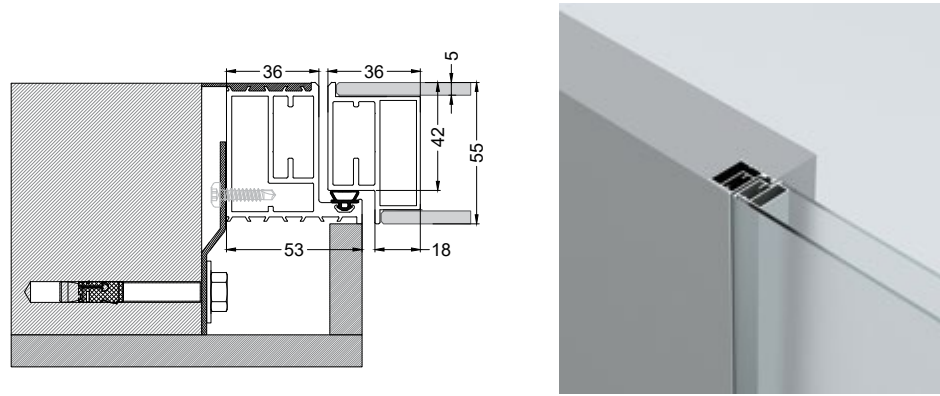

Adela

premium