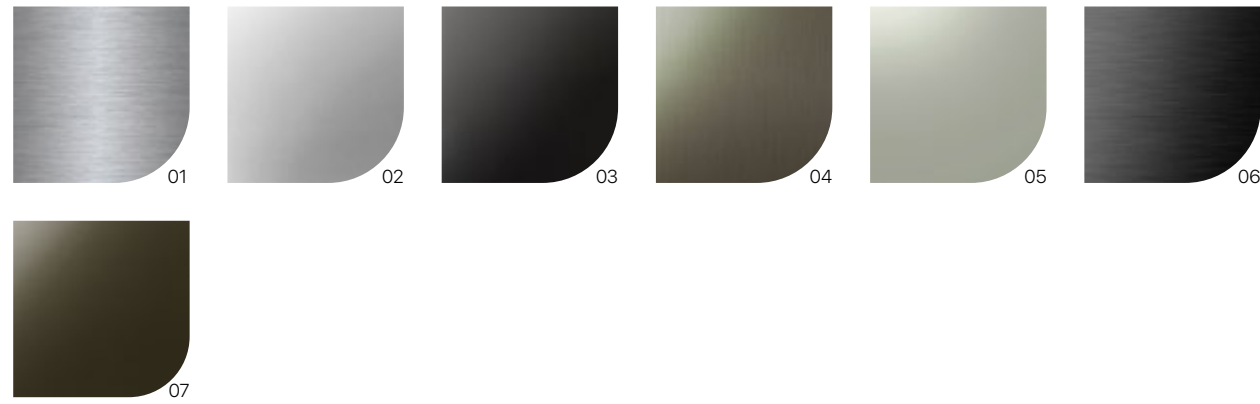

Aluminiums

Anodize colors

01. Brushed satin
02. Natural anodize
03. Black matte anodize
04. Bronze
05. Champagne anodize
06. Black brushed
07. Dark brown anodize