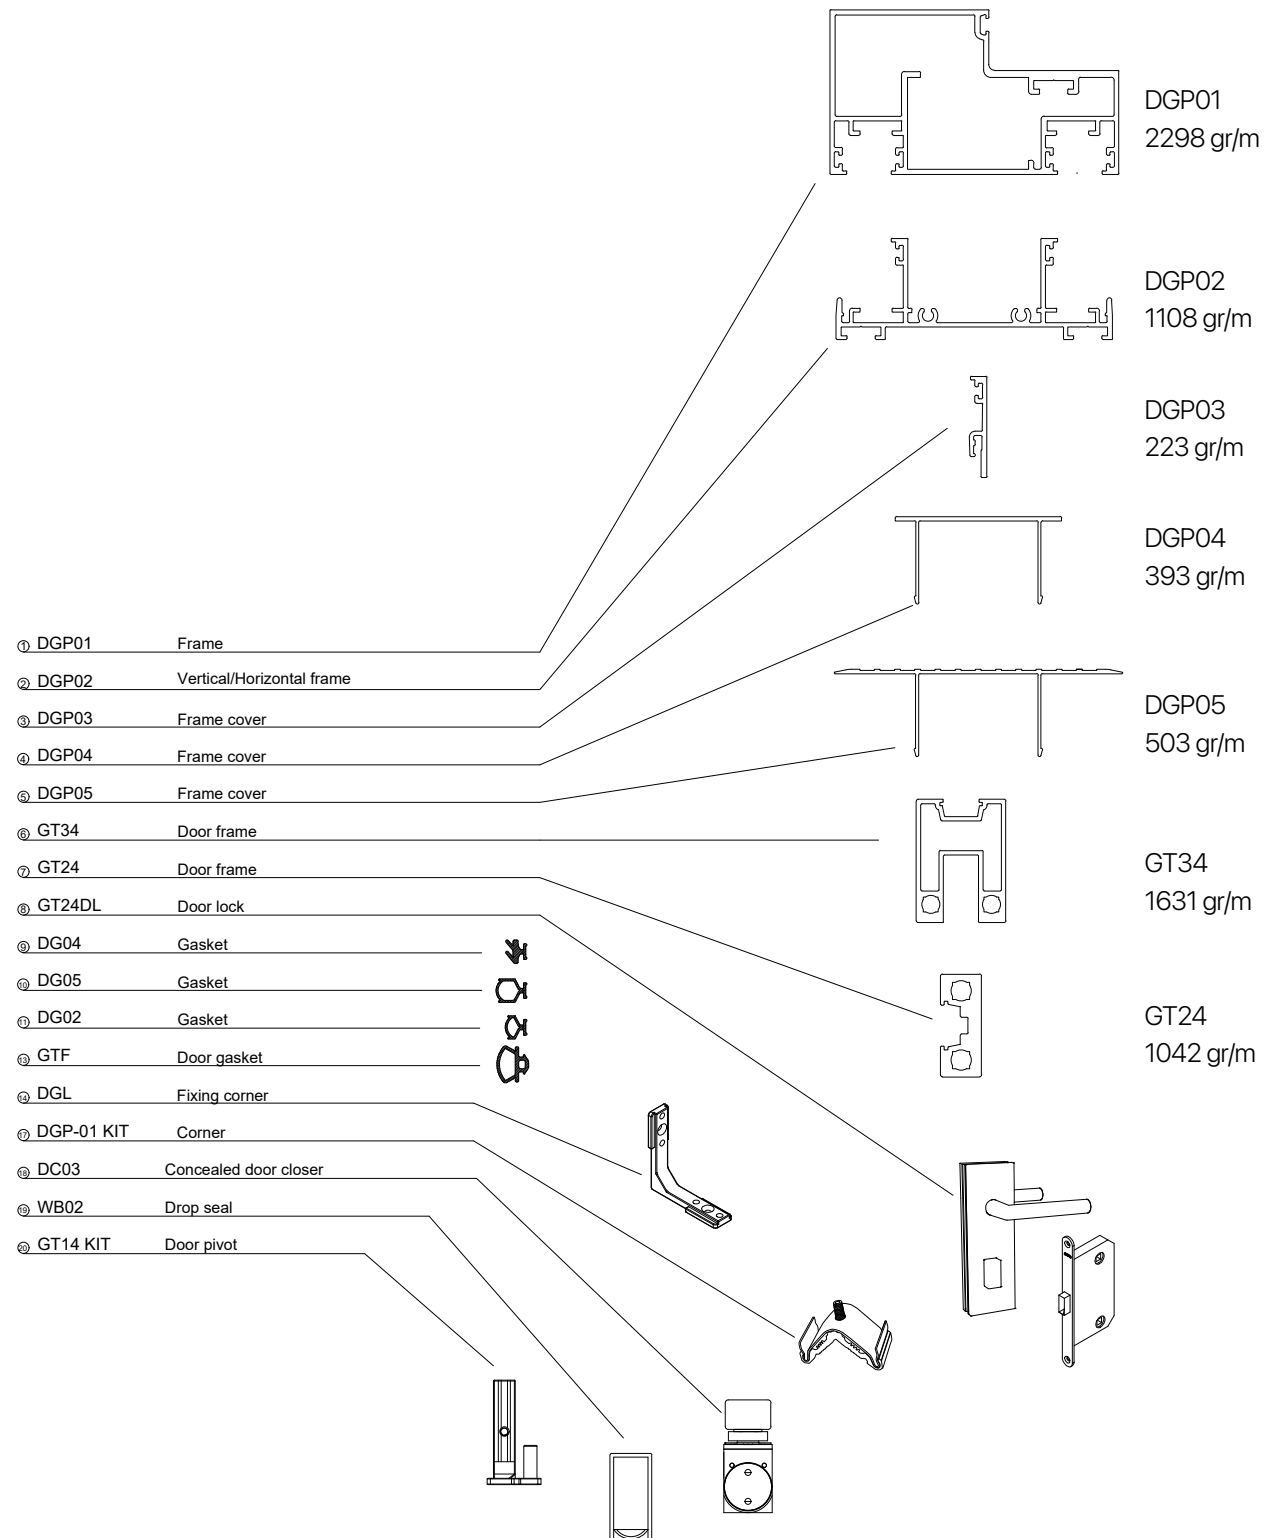

# Allure

A double glazed office partition ideal for high soundproof requirements supporting glass thickness up to 13,52 mm. Transparency, elegance and minimalism are the aesthetic elements of Allure. The lack of vertical or horizontal partition profiles offers the essence of continuity.