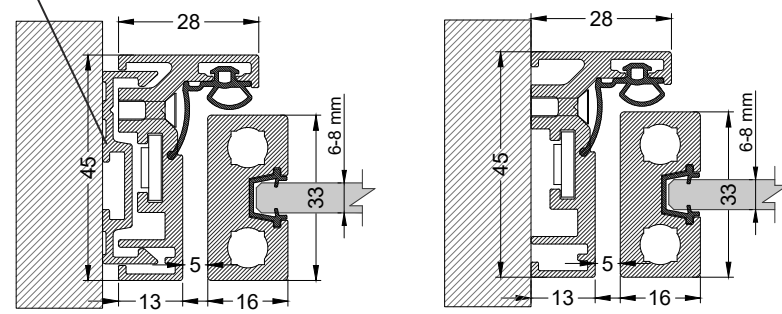

Matic

Adjustment profile