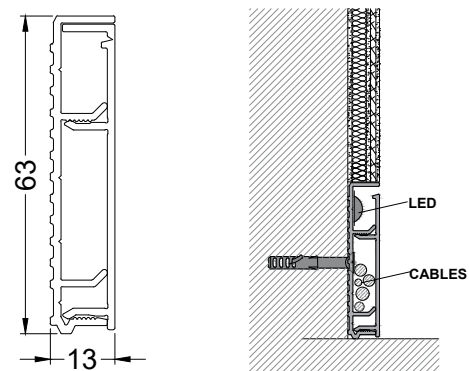

Theron

Combine Theron matching aluminium nesting board with LED light socket for creating atmospheric spaces.