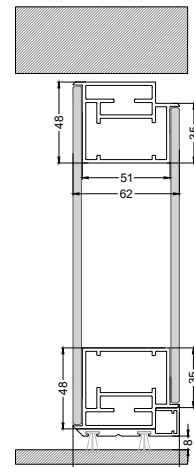

# Theron

Pull Position

Push Position

Soundproof option

Simple option

Without top frame

product | theron  
 aluminium color | Champagne  
 glass panel | Clear glass-black painted