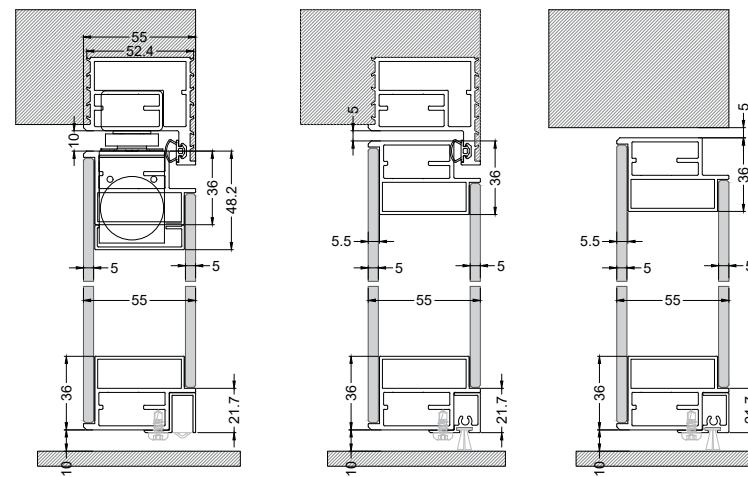

Adela

premium