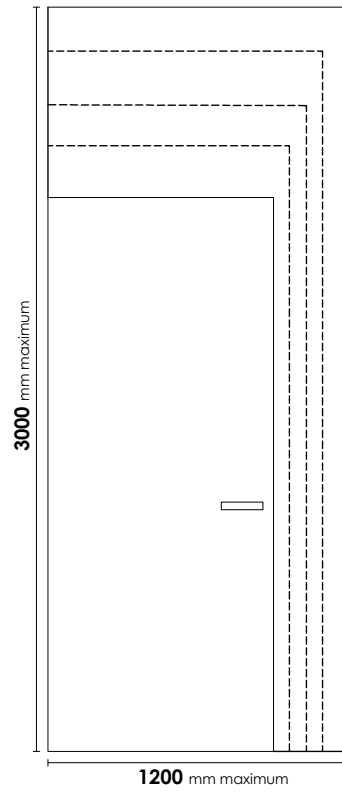

Adela

premium