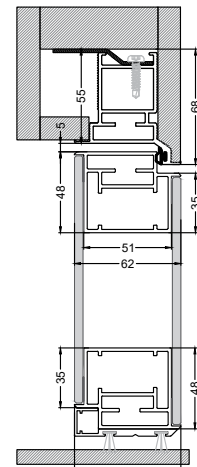

# Theron

Pull Position

Push Position

Soundproof option

Simple option

Without top frame

product | theron  
 aluminium color | Champagne  
 glass panel | Clear glass-black painted