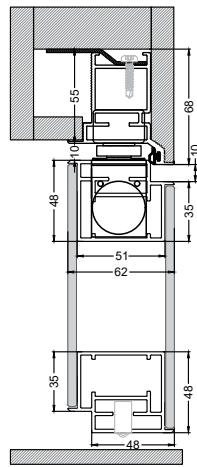

# Theron

Pull Position

Push Position

Soundproof option

Simple option

Without top frame

product | theron  
 aluminium color | Champagne  
 glass panel | Clear glass-black painted