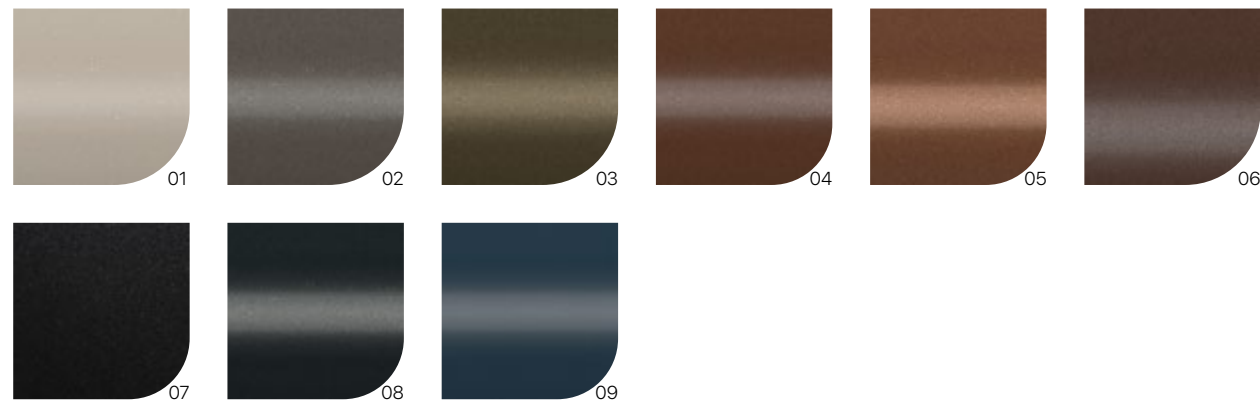

Special colors

01. Yazd
02. Bohol
03. Tijuka
04. Mars
05. Ordos
06. Innoko
07. Noir 2300
08. Noir 2200
09. Blue 2700