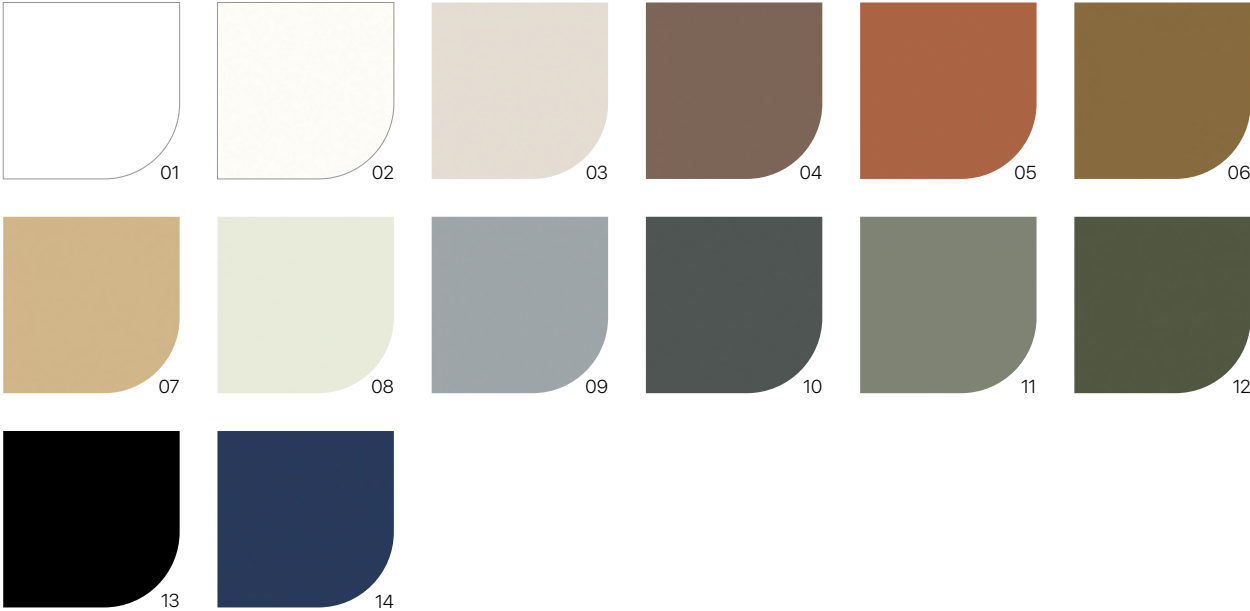

Satin back painted glasses