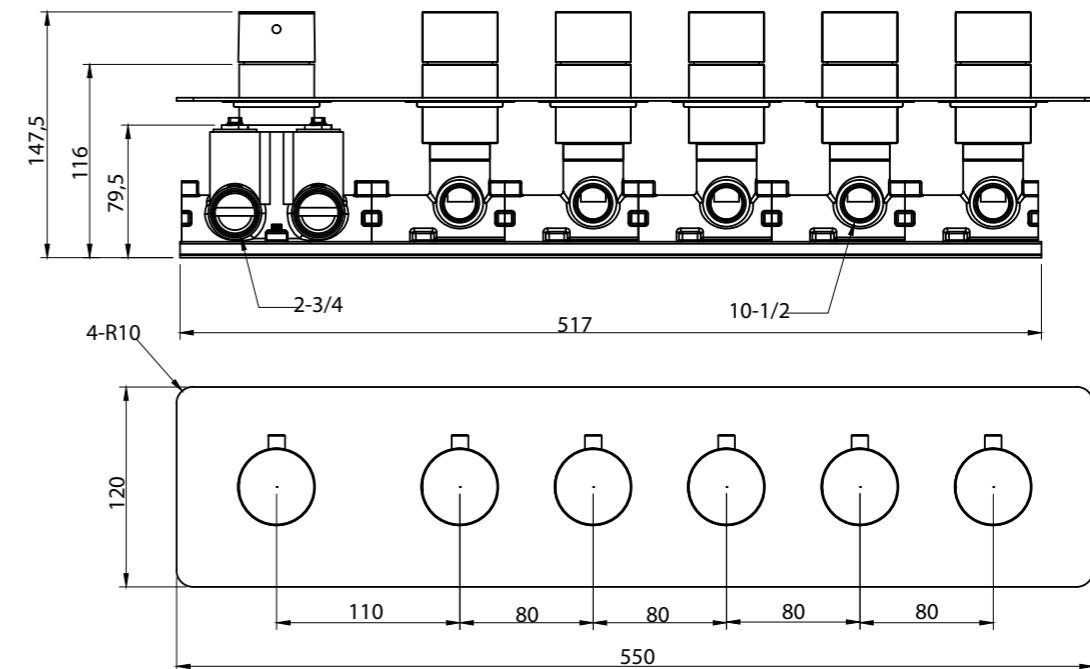

ONERAL-08
SR-03.11.130.07
Stainless Steel | Material
Matte White | Finish

Details
4-Function stainless steel ceiling top shower 600x400mm
Bluetooth speaker
LED light
5-Function thermostatic mixer with 5 diverters
Brass hand shower
Brass shower holder
Stainless steel shower hose 1,5m
Shelf