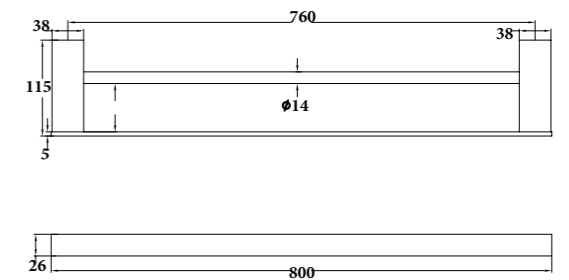

MINDY-14
SR-06.19.058.02
Double Towel Rail 800mm | Product
Stainless Steel[304] | Material
Colours Available