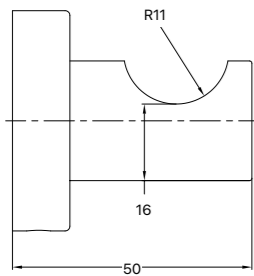

MUSA-10
SR-06.18.010.04
Towel Ring | Product
Stainless Steel[304] | Material
Colours Available