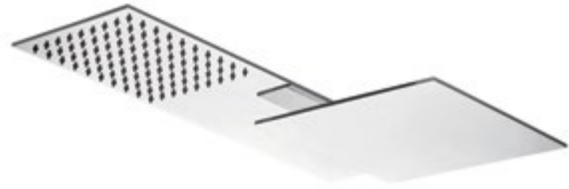

- Details**
1 diverter with 4 functions
Waterfall function
Bubble function
Rain shower function
Mist function

PURITY-06
SR-03.12.141.01
 500x320mm | Size
 Mirror Stainless Steel | Material
 Chrome | Finish