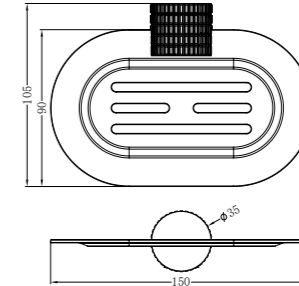

MIRATTO-10
SR-05.17.107.06
Soap Dish Holder | Product
Brass | Material
Colours Available