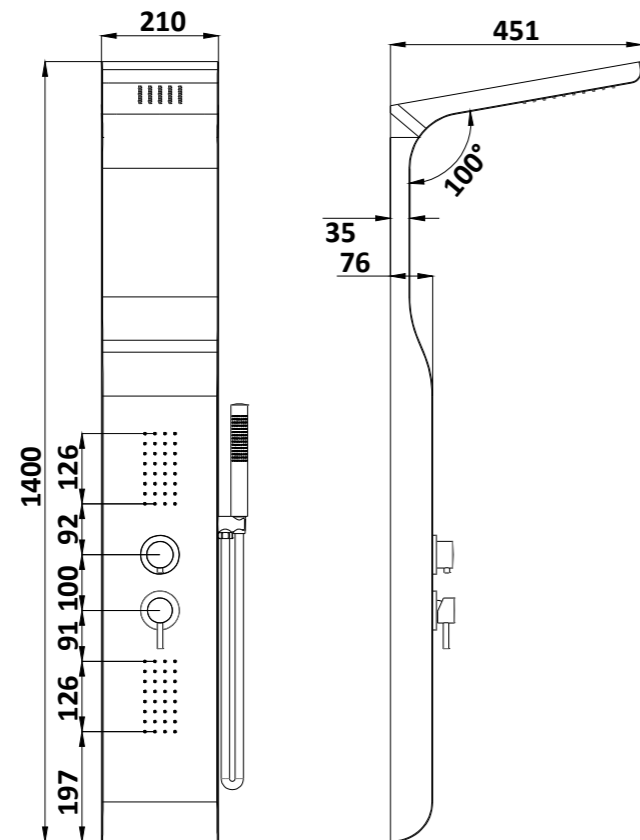

CLORA-08
SR-03.10.116.07
1400x210mm | Size
ABS Painted White | Material
White | Finish

Details
3-Function normal mixer with diverter
ABS top shower inbuild
2 sets ABS body jets
ABS hand shower
Brass shower holder
Stainless steel shower hose 1,5m