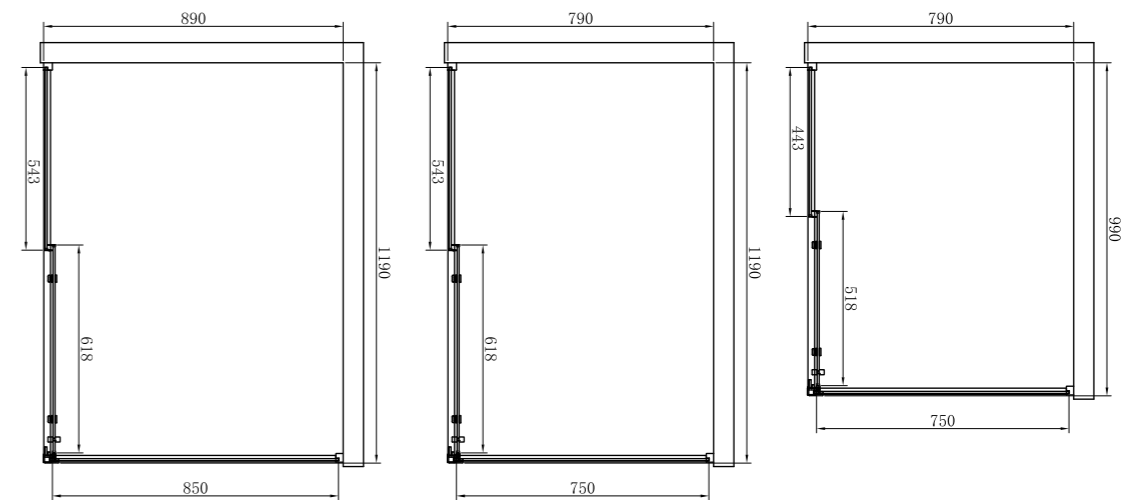

JACORE-07

Sliding Door | Door Type
Top Round Brass Single Roller | Rollers
Stainless Steel 500mm | Door Handle
Aluminum Profile | Profiles
6mm | Glass Thickness
10mm | Frame Extension
Matte Black | Finish

- **800x1000x1950** SR-07.31.153.02.11
- **800x1200x1950** SR-07.31.153.02.13
- **900x1200x1950** SR-07.31.153.02.22