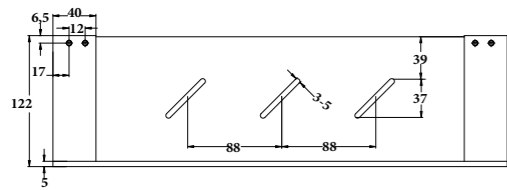

LUME-15
SR-06.17.031.05
Soap Dish Holder | Product
Stainless Steel[304] | Material
Colours Available