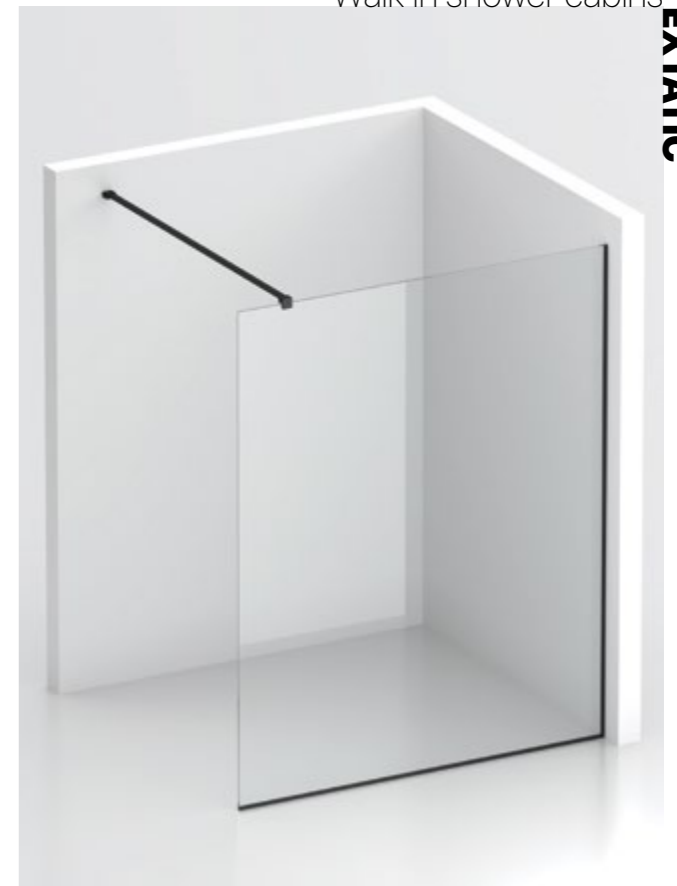

EXTATIC-01

Walk-In | Door Type
Aluminum Profile | Profiles
Stainless Steel | Wall Mounted Bracket
8mm | Glass Thickness
Black Anodize | Finish

- **700x2000** SR-07.36.171.02.44
- **800x2000** SR-07.36.171.02.07
- **900x2000** SR-07.36.171.02.17
- **1000x2000** SR-07.36.171.02.27
- **1200x2000** SR-07.36.171.02.33