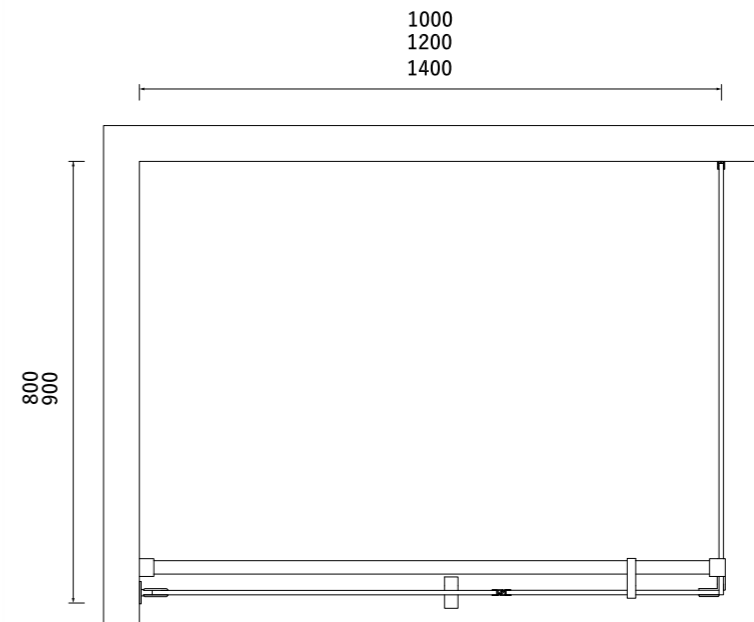

800x1000X2000	SR-07.31.163.02.12
800x1200X2000	SR-07.31.163.02.14
900x1200X2000	SR-07.31.163.02.23
900x1400X2000	SR-07.31.163.02.24

PIVOTTE-01

Pivote Door | Door Type
 Square Zinc Pivot Hinge Top and Bottom | Hinges
 Stainless Steel 500mm | Door Handle
 Aluminum Profile | Profiles
 6mm | Glass Thickness
 10mm | Frame Extension
 Matte Black | Finish