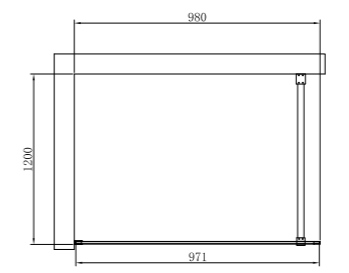

EXTATIC-05

Walk-In | Door Type
Aluminum Profile | Profiles
Stainless Steel | Wall Mounted Bracket
8mm | Glass Thickness
Matte Black | Finish

- **900x2000** SR-07.36.182.02.17
- **1000x2000** SR-07.36.182.02.27
- **1200x2000** SR-07.36.182.02.33