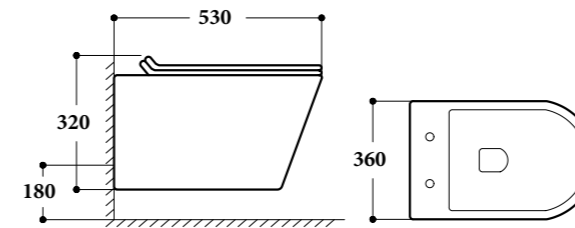

KESY-03
SR-08.39.216.15
Wall-Hung Toilet | Product
Rimless | Flushing System
Grey Matte | Finish