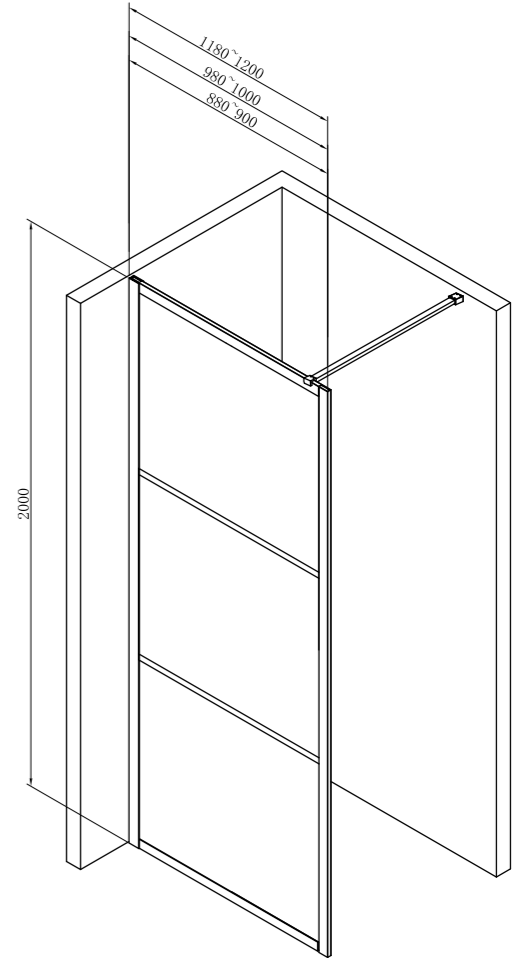

EXTATIC-07

Walk-In | Door Type
Aluminum Profile | Profiles
Stainless Steel | Wall Mounted Bracket
8mm | Glass Thickness
Matte Black | Finish

- **900x2000** SR-07.36.202.02.17
- **1000x2000** SR-07.36.202.02.27
- **1200x2000** SR-07.36.202.02.33