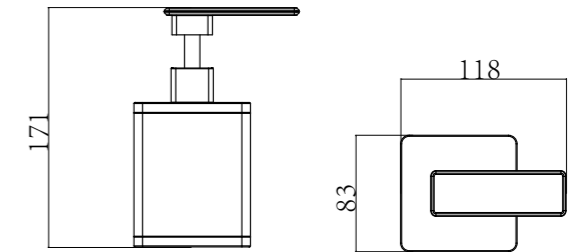

SOPA-02
SR-06.27.186.12
Toothbrush Holder | Product
Brass and Resin | Material
Colours Available: