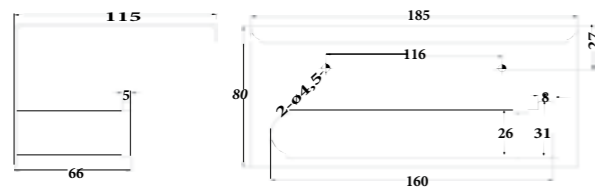

LUME-07
SR-06.20.023.05
Toilet Roll Holder | Product
Stainless Steel[304] | Material
Colours Available