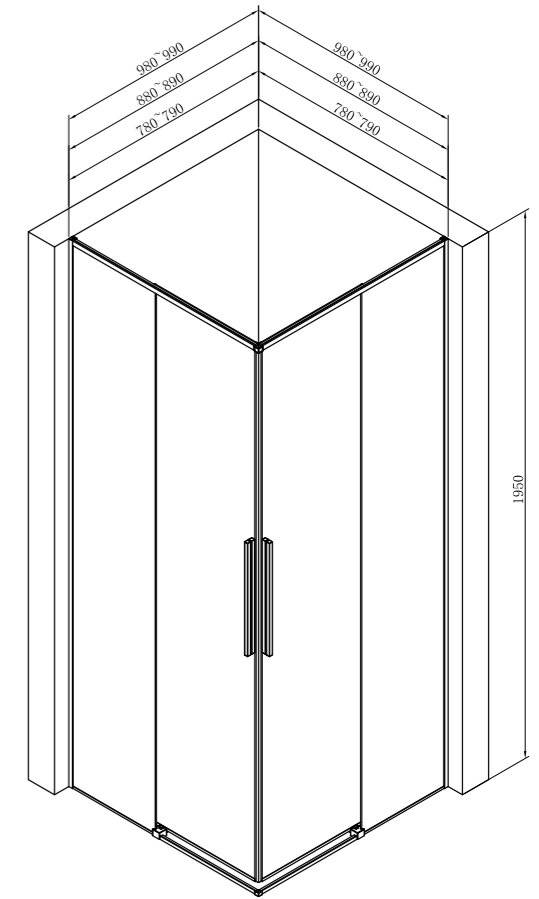

JACORE-04

Double Sliding Door | Door Type
Top Round Brass Single Roller | Rollers
Stainless Steel 500mm | Door Handle
Aluminum Profile | Profiles
6mm | Glass Thickness
10mm | Frame Extension
Chrome | Finish

- **800x800x1950** SR-07.31.151.01.09
- **900x900x1950** SR-07.31.151.01.19
- **1000x1000x1950** SR-07.31.151.01.29