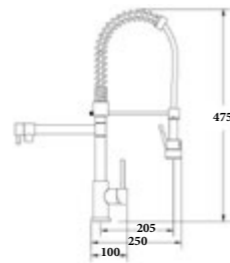

NERRU-01
SR-02.04.094.01
Pull Out Sink Mixer with Vegie Spray | Product
5L/Min | Water Rating
Brass Body | Material
Chrome | Finish