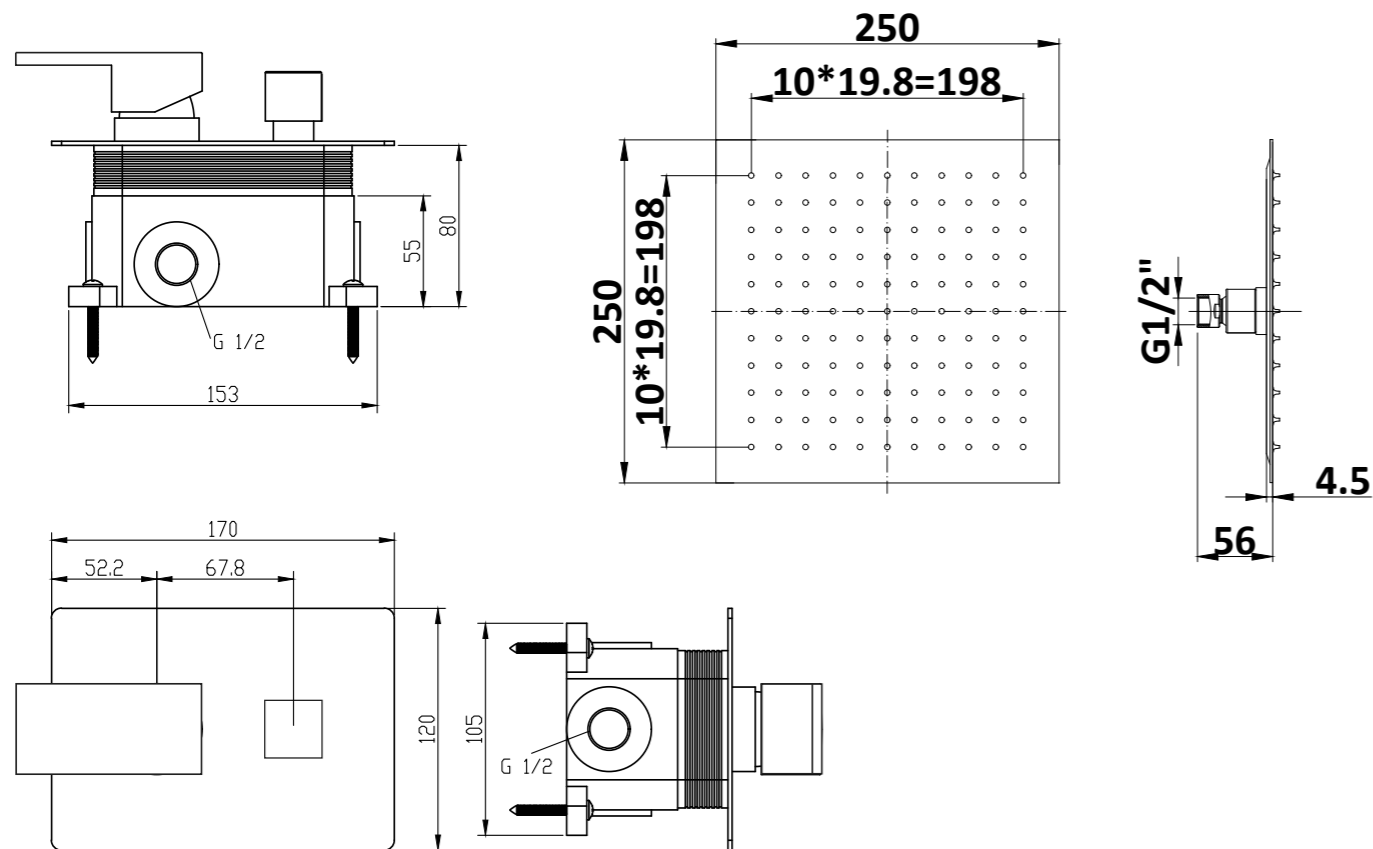

ONERAL-12
SR-03.11.127.01

Mirror Stainless Steel and Brass | Material
Chrome | Finish

Details

- 2-Function normal thermostatic mixer with diverter
- Stainless steel top shower 250x250mm
- Brass shower arm
- ABS hand shower
- Brass shower holder
- Stainless steel shower hose 1,5m