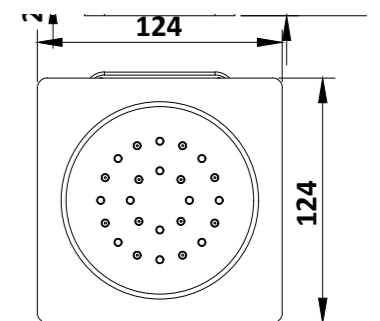

Details

- 2-Function stainless steel ceiling top shower 600x300mm
- LED light
- 4-Function thermostatic mixer with 4 diverters
- ABS hand shower
- Brass shower holder
- 4 sets brass body jets 124x124mm
- Stainless steel shower hose 1,5m