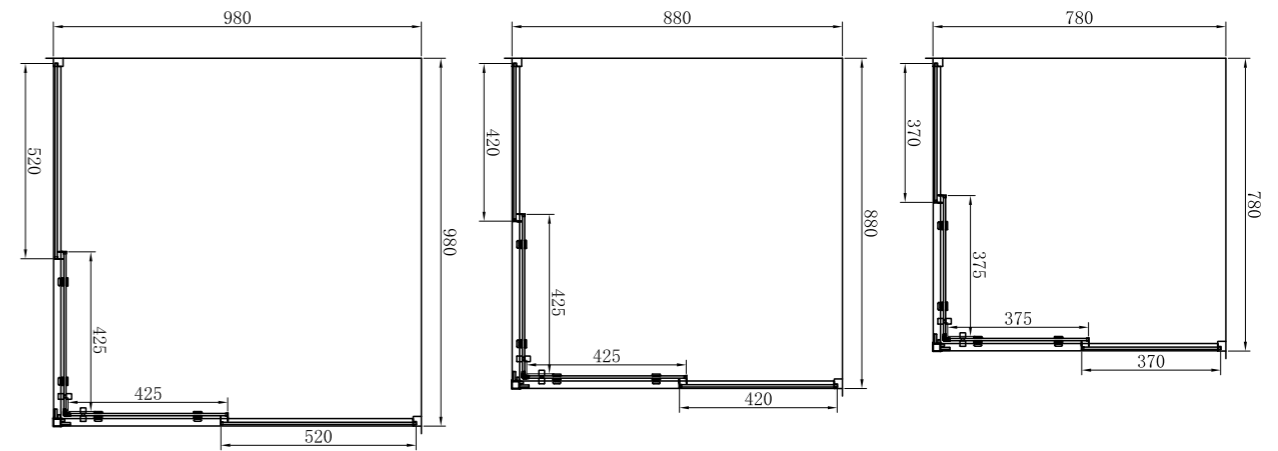

JACORE-05

Double Sliding Door | Door Type
Top Round Brass Single Roller | Rollers
Stainless Steel 500mm | Door Handle
Aluminum Profile | Profiles
6mm | Glass Thickness
10mm | Frame Extension
Matte Black | Finish

- **800x800x1950** SR-07.31.151.02.09
- **900x900x1950** SR-07.31.151.02.19
- **1000x1000x1950** SR-07.31.151.02.29