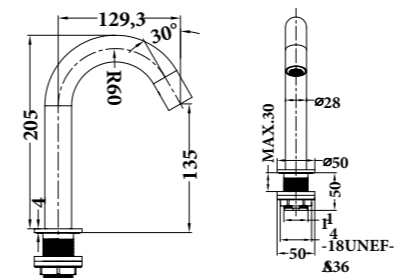

AURALL-02
SR-04.41.224.02
Hob Mounted Sensor Tap
Material: Brass Body
Colours Available: