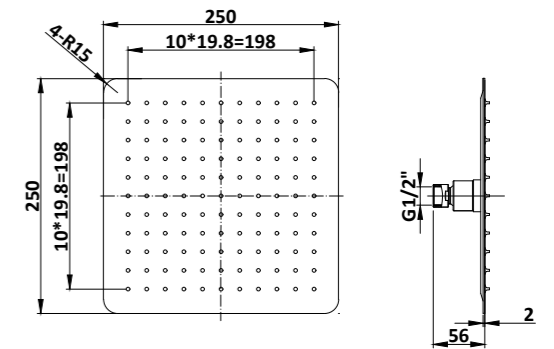

Details

- 3-Function normal thermostatic mixer with 3 diverters
- Stainless steel top shower 250x250mm,5mm
- Brass shower arm
- 4 sets brass body jets 124x124mm
- ABS hand shower
- Brass shower holder
- Stainless steel shower hose 1,5m