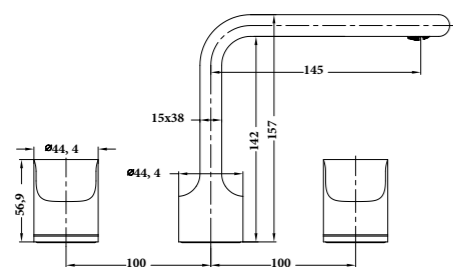

PALMIA-02
SR-04.22.033.01
Kitchen Set | Product
4,5L/Min | Water Rating
Brass Body | Material
Colours Available