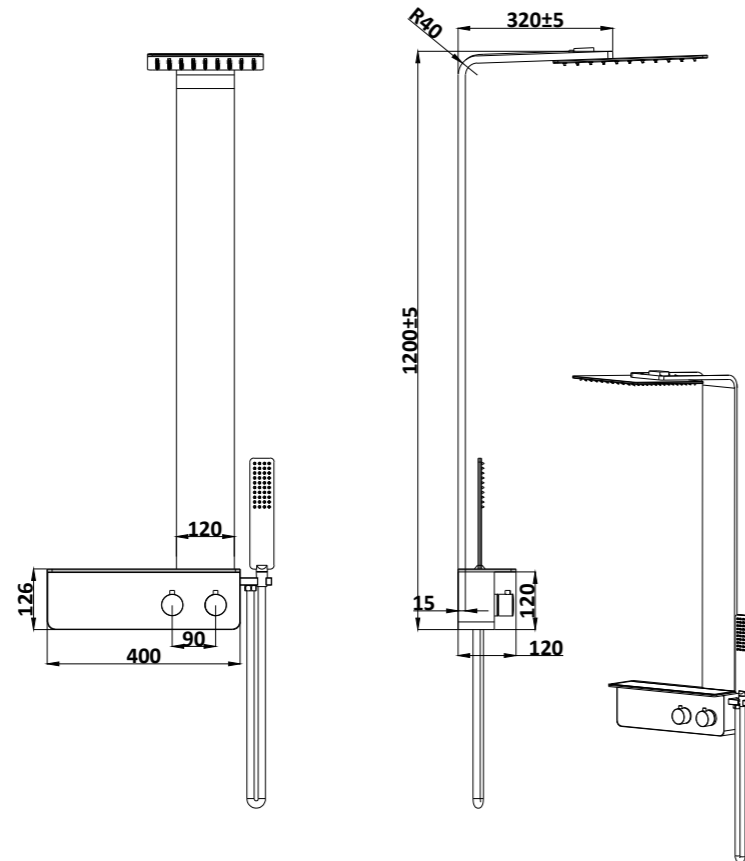

FOLICE-04
SR-03.09.118.07
1200x400mm | Size
Brushed Stainless Steel Frame | Material
White Matte | Finish

Details
2-Function thermostatic mixer with diverter
Stainless steel top shower
Stainless steel hand shower
Brass shower holder
PVC shower hose 1,5m
Shelf