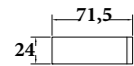

PALMIA-13
SR-06.19.043.01
Single Towel Rail 800mm | Product
Brass | Material
Colours Available