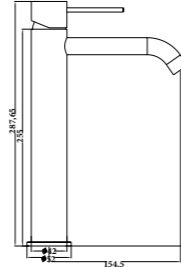

MUSA-03
SR-02.03.003.04
Kitchen Mixer | Product
4,5L/Min | Water Rating
Brass Body | Material
Colours Available