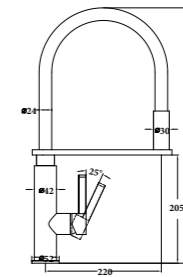

Pull Out Sink Mixer with Vegie Spray | Product
6L/Min | Water Rating
Brass Body | Material
Chrome | Black Chrome | Finish