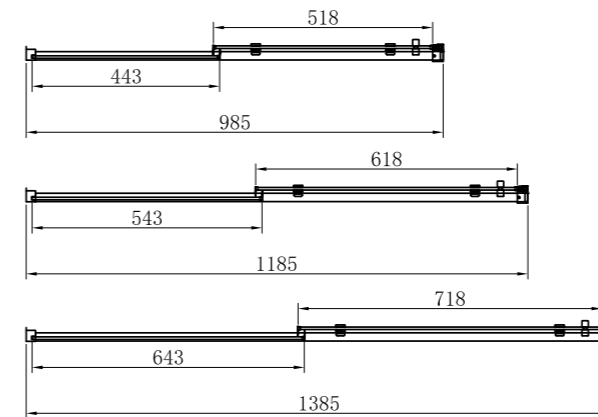

JACORE-01

Sliding Door | Door Type
Top Round Brass Single Roller | Rollers
Stainless Steel 500mm | Door Handle
Aluminum Profile | Profiles
6mm | Glass Thickness
10mm | Frame Extension
Chrome | Finish

- **1000x1950** SR-07.31.149.01.26
- **1200x1950** SR-07.31.149.01.32
- **1400x1950** SR-07.31.149.01.35