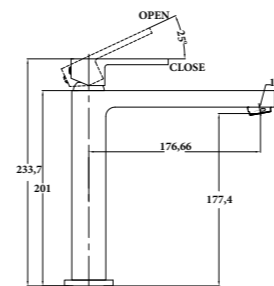

GABI-02
SR-01.02.084.02
Tall Basin Mixer | Product
6L/Min | Water Rating
Brass Body | Material
Colours Available