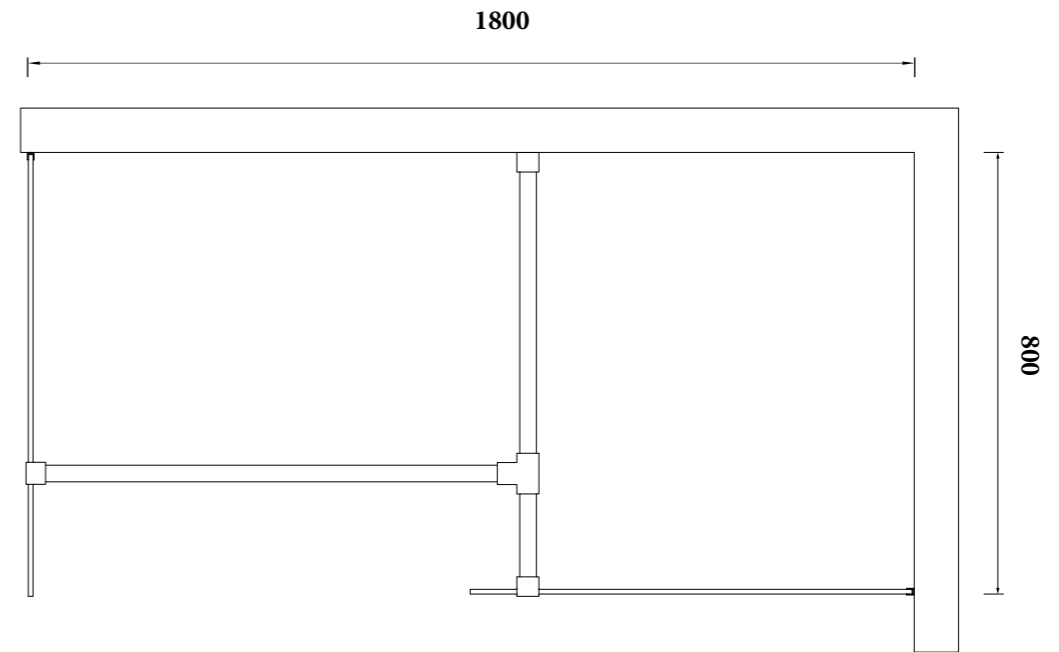

EXTATIC-03

Walk-In | Door Type
Aluminum Profile | Profiles
Stainless Steel | Wall Mounted Bracket
8mm | Glass Thickness
Black Anodize | Finish

- **800x1800x2000** SR-07.36.173.02.15