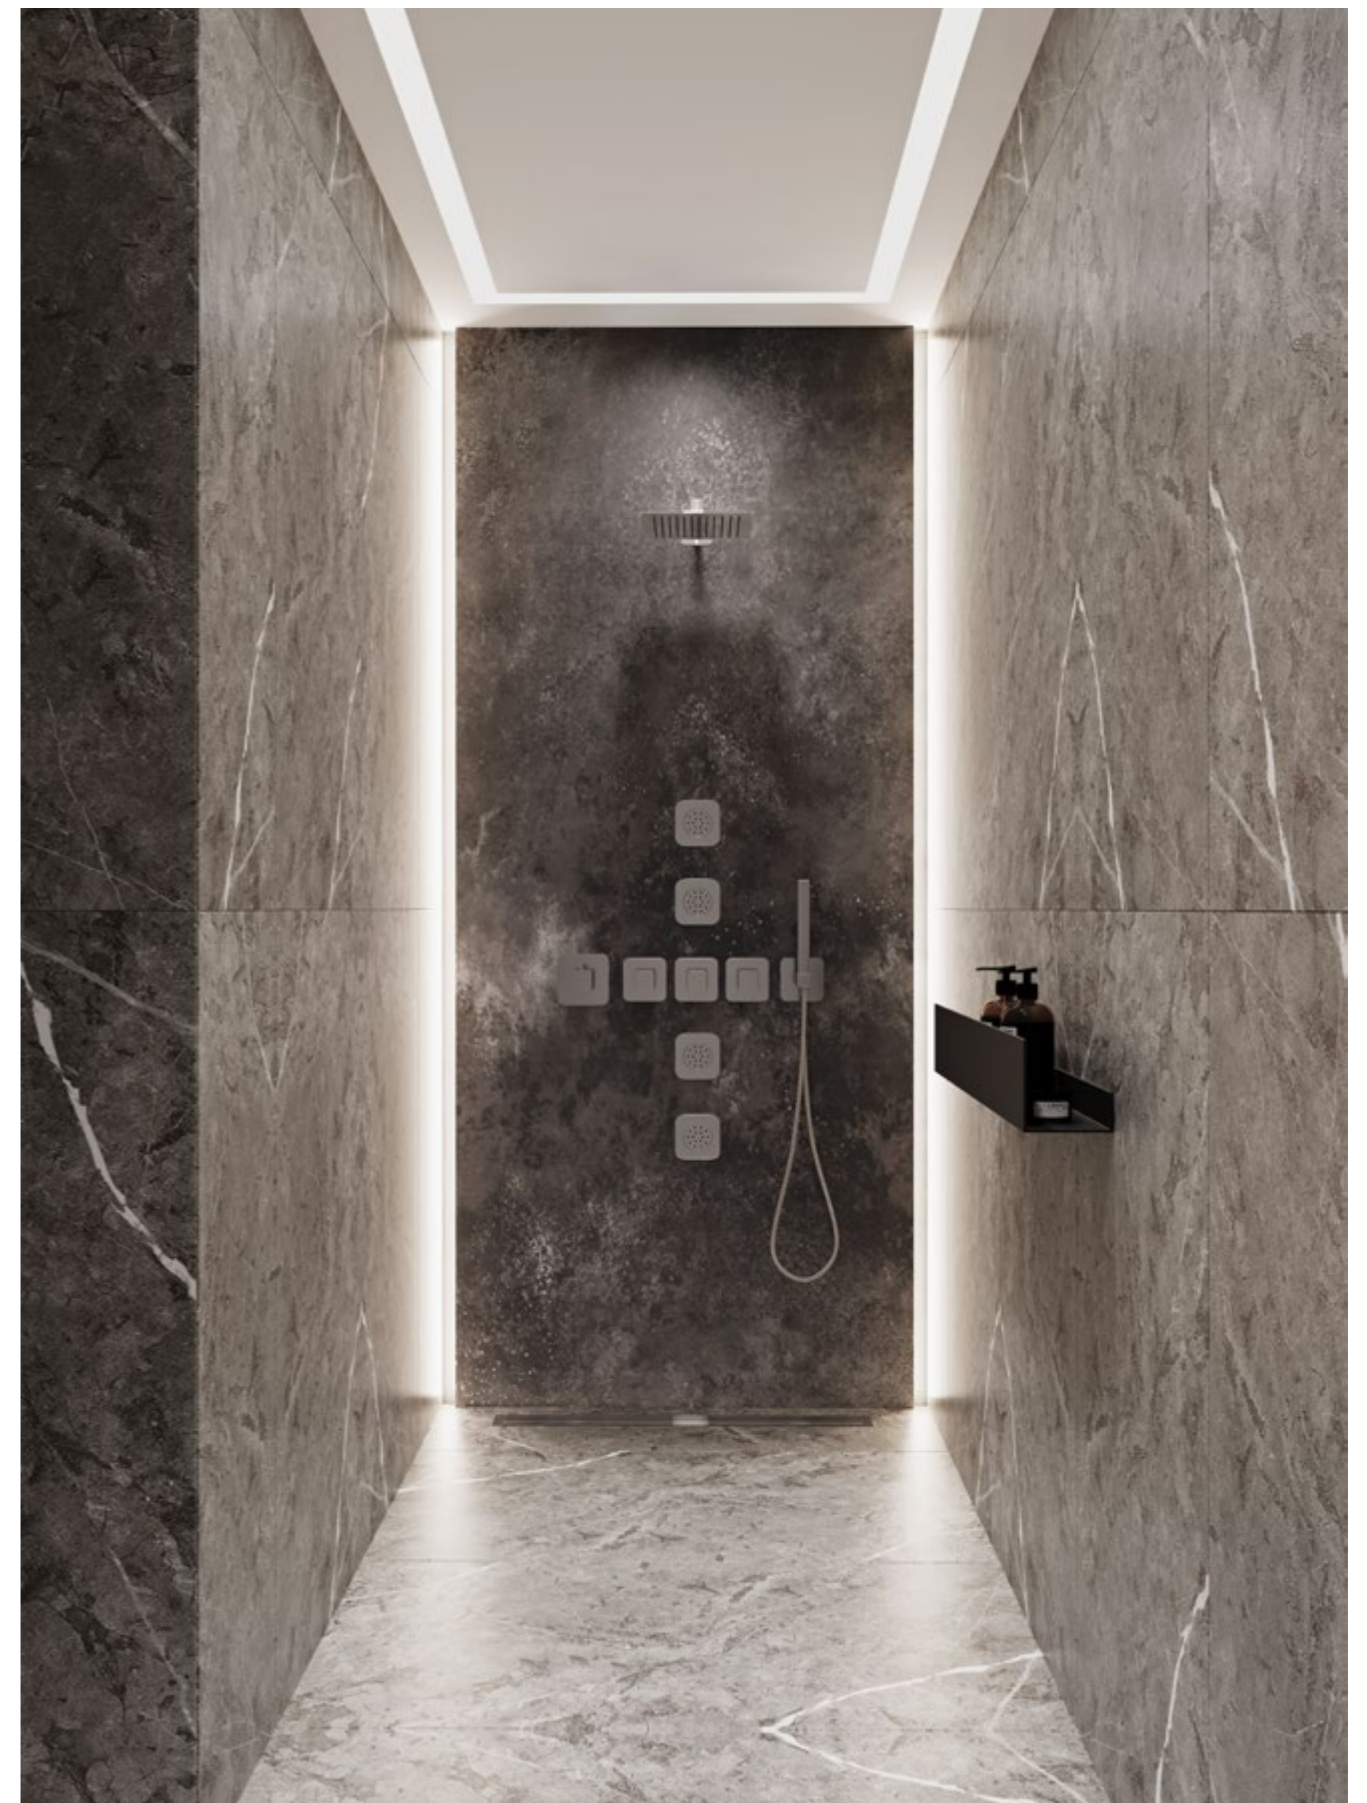

- 700x1400** SR-07.37.175.01.01
- 800x1400** SR-07.37.175.01.04
- 700x1500** SR-07.37.175.01.02
- 800x1500** SR-07.37.175.01.05

GLAME-02

Bath screen with pivot | Door Type
 Aluminum Profile Concealed Construction with
 Cap On The Top | Profiles
 (wall profile + post profile + cover profile)
 6mm | Glass Thickness
 Reversible | Installation Direction
 Matte Black | Finish

- 700x1400** SR-07.37.175.02.01
- 800x1400** SR-07.37.175.02.04
- 700x1500** SR-07.37.175.02.02
- 800x1500** SR-07.37.175.02.05

FAUCETS

SHOWER CABINS

SHOWER SYSTEMS

MIRRORS

BATHROOM ACCESSORIES

SHOWER TRAYS

SANITARY WEAR

-  RAIN
-  BODY JET
-  HAND SHOWER
-  WATERFALL
-  DOUBLE WATERFALL
-  BUBBLE
-  BUBBLES
-  MIST
-  CURTAIN
-  LED LIGHT
-  LED LIGHT
-  SHELF
-  BLUETOOTH

ONERAL-01
SR-03.11.126.03

Brushed Stainless Steel and Brass | Material
Brushed Nickel | Finish