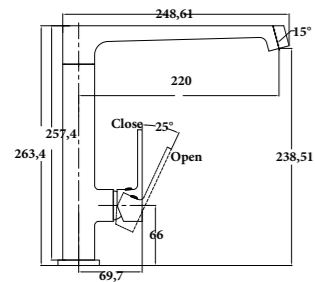

BIANCO-02
SR-01.02.088.07
Tall Basin Mixer | Product
6L/Min | Water Rating
Brass Body | Material
Colours Available