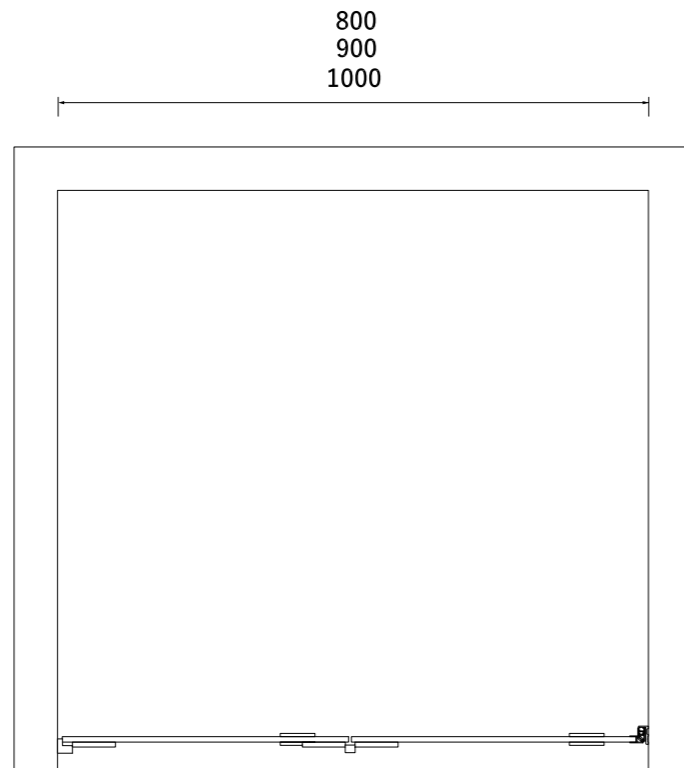

NTURE-02
Bi-Folding Door | Door Type
Stainless Steel [304] | Hinges
Stainless Steel | Door Handle
Aluminum Profile | Profiles
8mm | Glass Thickness
Black Anodize | Finish

- **800x2000** SR-07.35.169.02.07
- **900x2000** SR-07.35.169.02.17
- **1000x2000** SR-07.35.169.02.27

NTURE-03
Bi-Folding Door | Door Type
Stainless Steel [304] | Hinges
Stainless Steel | Door Handle
Aluminum Profile | Profiles
8mm | Glass Thickness
Black Anodize | Finish

- **800x800x2000** SR-07.35.170.02.10
- **900x900x2000** SR-07.35.170.02.20
- **1000x1000x2000** SR-07.35.170.02.30