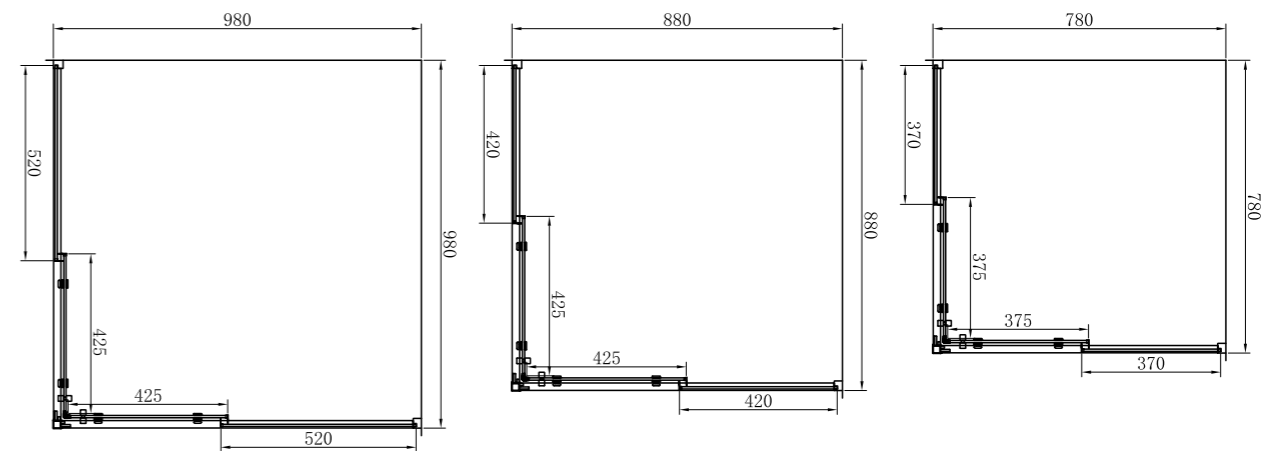

JACORE-06

Double Sliding Door | Door Type
Top Round Brass Single Roller | Rollers
Stainless Steel 500mm | Door Handle
Aluminum Profile | Profiles
6mm | Glass Thickness
10mm | Frame Extension
Matte Black | Finish

800x800x1950 SR-07.31.152.02.09
900x900x1950 SR-07.31.152.02.19
1000x1000x1950 SR-07.31.152.02.29