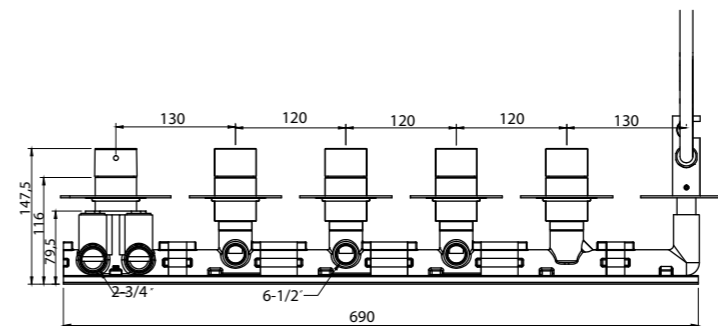

Details

- 2-Function stainless steel ceiling top shower 600x300mm
- LED light
- 4-Function thermostatic mixer with 4 diverters
- ABS hand shower
- Brass shower holder
- 4 sets brass body jets 124x124mm
- Stainless steel shower hose 1,5m