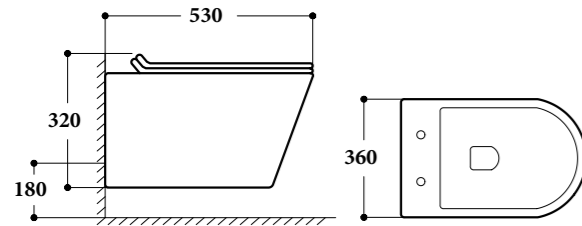

KESSY-06
SR-08.39.216.17
Wall-Hung Toilet | Product
Rimless | Flushing System
Brown Matte | Finish