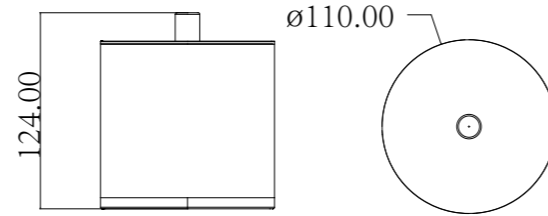

LUSTA-01
SR-06.26.191.10
Storage Box | Product
Brass, Resin and Stainless Steel [304] | Material
Colours Available: