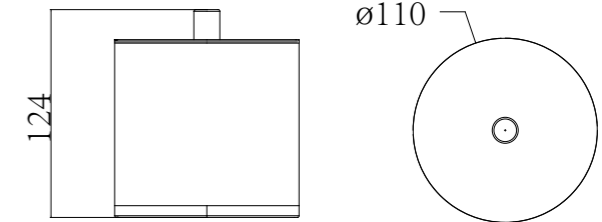

NUCCIA-01
SR-06.17.196.05
Soap Dish Holder | Product
Stainless Steel [304] | Material
Colours Available: