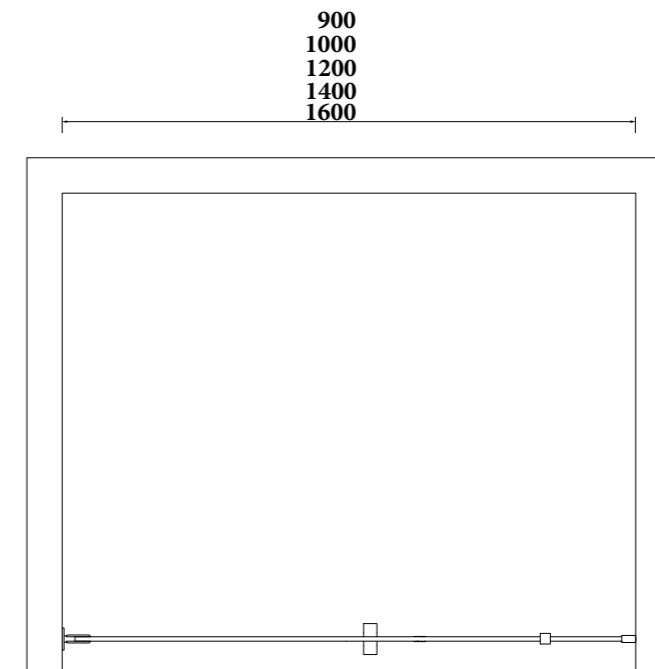

SENSY-04

Hinged Door | Door Type
Stainless Steel [304] | Hinges
Aluminum | Support Bar
Stainless Steel | Door Handle
Aluminum Profile | Profiles
8mm | Glass Thickness
Black Anodize | Finish

- **900x2000** SR-07.32.157.02.17
- **1000x2000** SR-07.32.157.02.27
- **1200x2000** SR-07.32.157.02.33
- **1400x2000** SR-07.32.157.02.36
- **1600x2000** SR-07.32.157.02.37