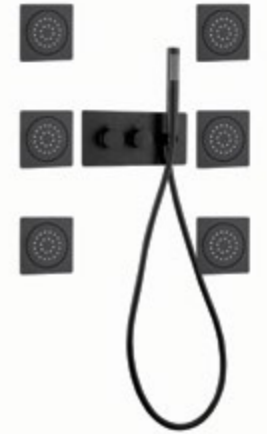

Details

- 3-Function stainless steel top shower 550x260mm with 3 button diverters
- 3-Function thermostatic mixer
- 6 sets brass body jets 124x124mm
- Brass hand shower
- Brass shower holder
- PVC shower hose 1,5m