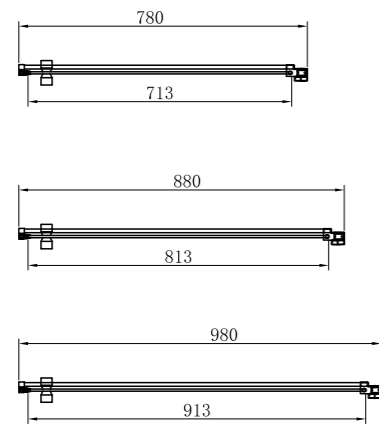

PIVOTTE-02

Pivote Door | Door Type
Stainless Steel Inside and Outside | Door Handle
Aluminum Profile Concealed Construction with
Cap On The Top | Profiles
(wall profile + post profile + cover profile)
Stainless Steel Polished | Wall Mounted Bracket
6mm | Glass Thickness
Reversable | Installation Direction
Chrome | Finish

- **800x1900** SR-07.33.165.01.06
- **900x1900** SR-07.33.165.01.16
- **1000x1900** SR-07.33.165.01.25

PIVOTTE-03

Pivote Door | Door Type
Stainless Steel Inside and Outside | Door Handle
Aluminum Profile Concealed Construction with
Cap On The Top | Profiles
(wall profile + post profile + cover profile)
6mm | Glass Thickness
Reversable | Installation Direction
Chrome | Finish

- **800x800x1900** SR-07.33.166.01.08
- **900x900x1900** SR-07.33.166.01.18
- **1000x1000x1900** SR-07.33.166.01.28