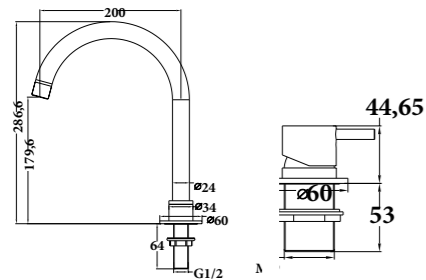

MUSA-05
SR-04.05.005.04
Hob Basin Mixer Round Spout | Product
4,5L/Min | Water Rating
Brass Body | Material
Colours Available

MUSA-06
SR-04.05.006.04
Hob Basin Mixer Square Spout | Product
4,5L/Min | Water Rating
Brass Body | Material
Colours Available