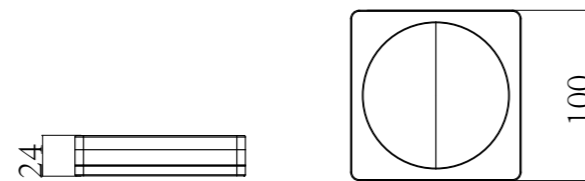

SOPA-01
SR-06.26.185.13
Storage Box | Product
Brass, Resin and Stainless Steel [304] | Material
Colours Available: