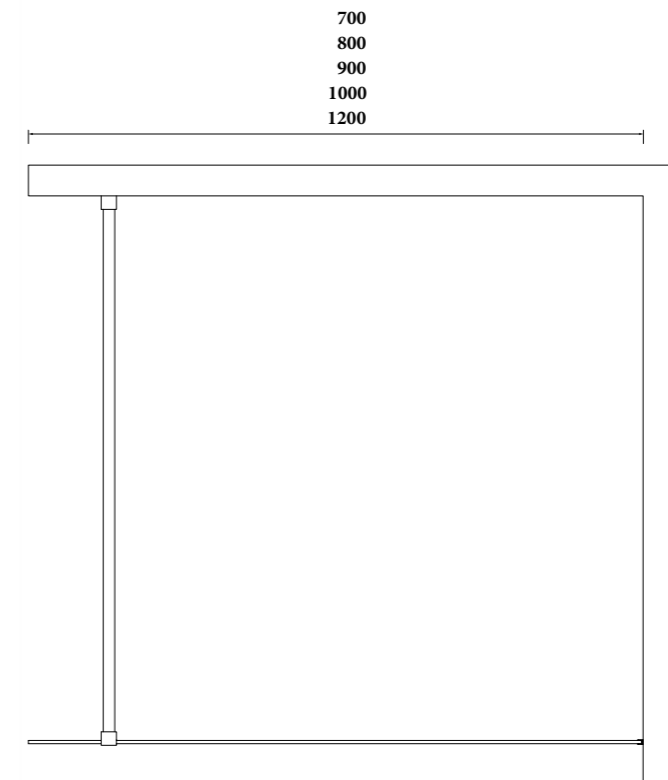

EXTATIC-01

Walk-In | Door Type
Aluminum Profile | Profiles
Stainless Steel | Wall Mounted Bracket
8mm | Glass Thickness
Black Anodize | Finish

- **700x2000** SR-07.36.171.02.44
- **800x2000** SR-07.36.171.02.07
- **900x2000** SR-07.36.171.02.17
- **1000x2000** SR-07.36.171.02.27
- **1200x2000** SR-07.36.171.02.33