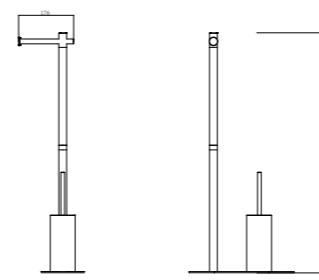

Single Pole Toilet Paper | Product
Brass, Resin and Stainless Steel [304] | Material
Colours Available:

TAILA-02
SR-06.20.201.12