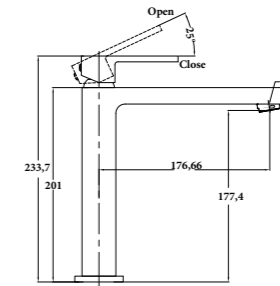

GABI-04
SR-04.06.086.02
Wall Basin Mixer | Product
6L/Min | Water Rating
Brass Body | Material
Colours Available