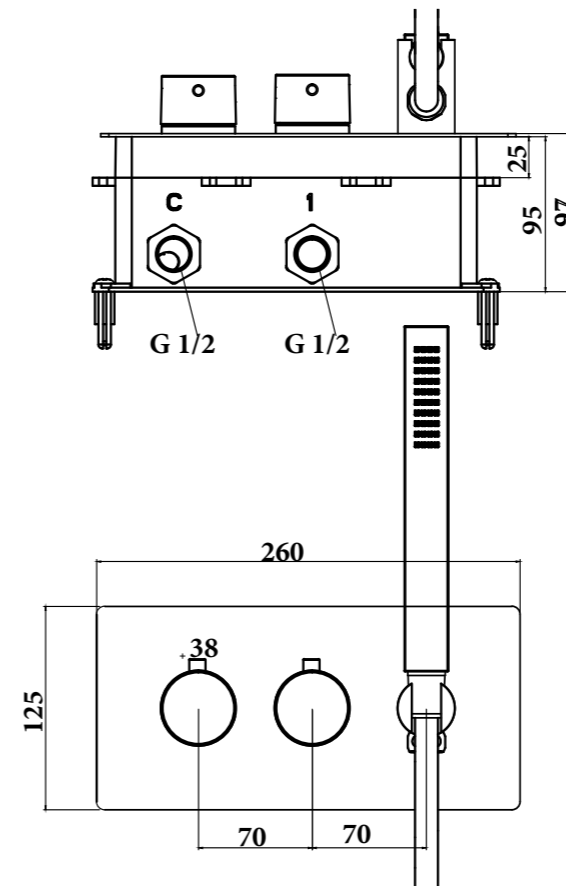

Details

- 3-Function stainless steel top shower 550x260mm with 3 button diverters
- 3-Function thermostatic mixer
- 6 sets brass body jets 124x124mm
- Brass hand shower
- Brass shower holder
- PVC shower hose 1,5m