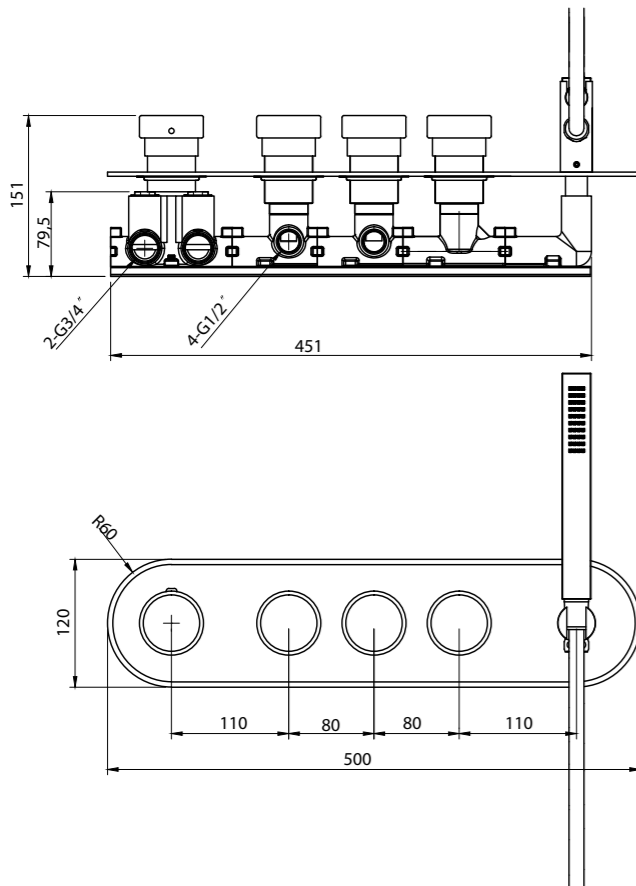

ONERAL-05
SR-03.11.133.02
Stainless Steel and Brass | Material
Black & White | Finish

1. **Details**
- 2-Function stainless steel ceiling top shower [Ø305mm]
  - 2 Bluetooth speakers [2x Ø155mm]
  - LED light
  - 3-Function thermostatic mixer with 3 diverters
  - Brass hand shower
  - Brass shower holder
  - PVC shower hose 1,5m
  - Shelf