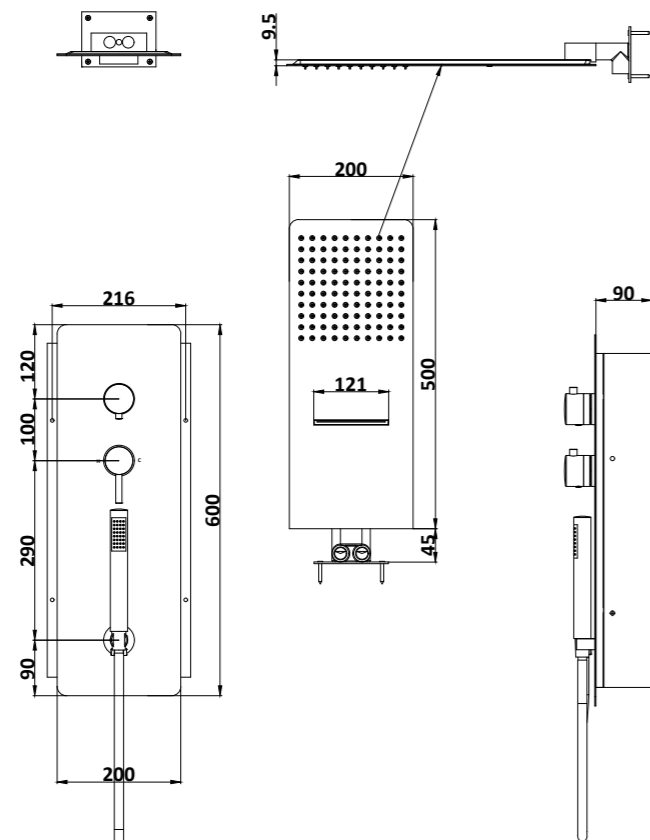

ONERAL-10
SR-03.11.134.01
Mirror Stainless Steel | Material
Chrome | Finish

Details
2-Function stainless steel ceiling top shower 500x200mm
3-Function normal mixer
ABS hand shower
Brass shower holder
Stainless steel shower hose 1,5m