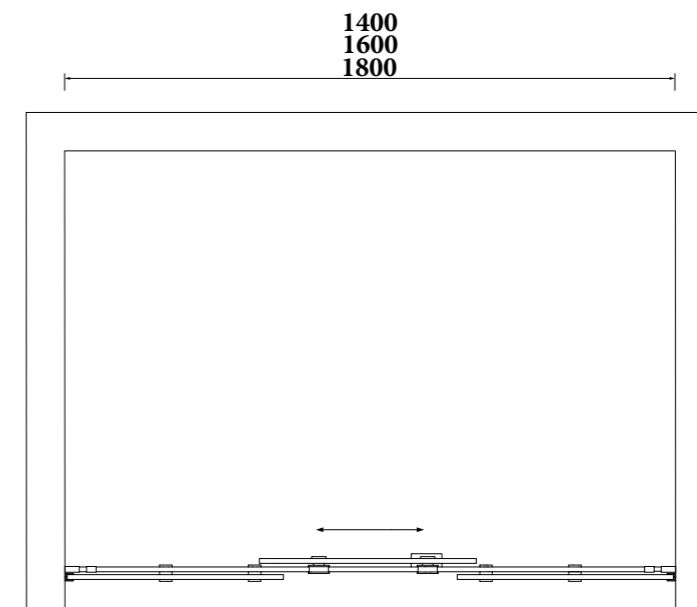

JACORE-11
Sliding Door | Door Type
Top Round Brass Roller | Rollers
Top Flat Bar | Guide Track
Stainless Steel | Door Handle
Aluminum Profile | Profiles
8mm | Glass Thickness
Black Anodize | Finish

- **1400X2000** SR-07.31.179.02.36
- **1600X2000** SR-07.31.179.02.37
- **1800X2000** SR-07.31.179.02.42