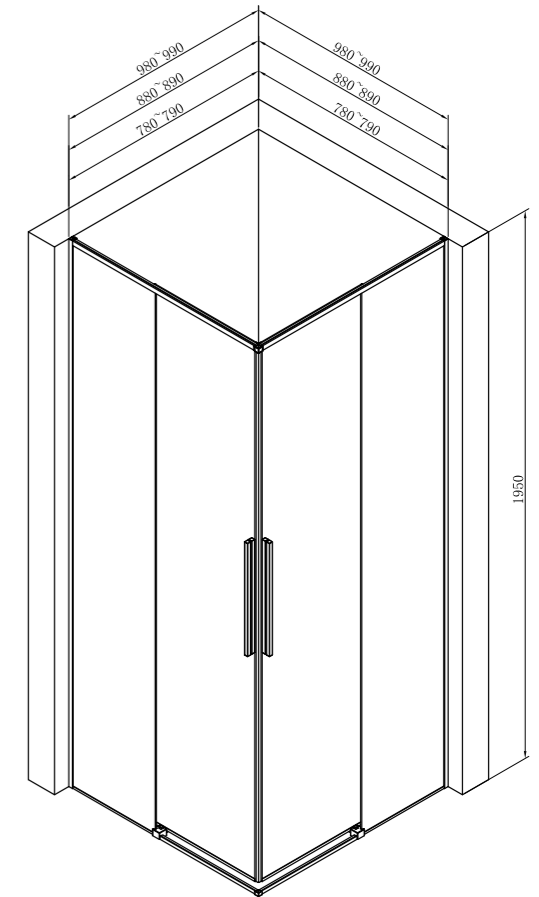

JACORE-06

Double Sliding Door | Door Type
Top Round Brass Single Roller | Rollers
Stainless Steel 500mm | Door Handle
Aluminum Profile | Profiles
6mm | Glass Thickness
10mm | Frame Extension
Matte Black | Finish

800x800x1950 SR-07.31.152.02.09
900x900x1950 SR-07.31.152.02.19
1000x1000x1950 SR-07.31.152.02.29