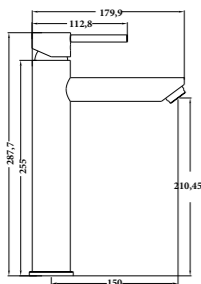

GILDA-04
SR-02.03.064.01
Kitchen Mixer Square Shape | Product
6L/Min | Water Rating
Brass Body | Material
Colours Available