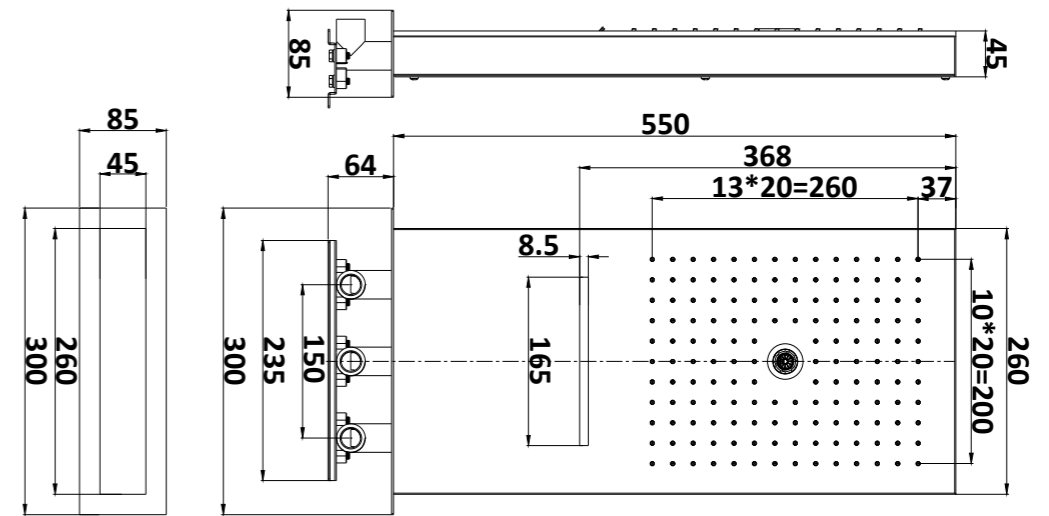

PURITY-07
SR-03.18.142.01
550x260mm | Size
Mirror Stainless Steel | Material
Chrome | Finish

Details
Waterfall function
Bubble function
Rain shower function