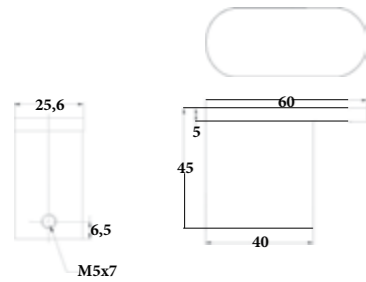

LUME-08
SR-06.20.024.05
Toilet Roll Holder | Product
Stainless Steel[304] | Material
Colours Available