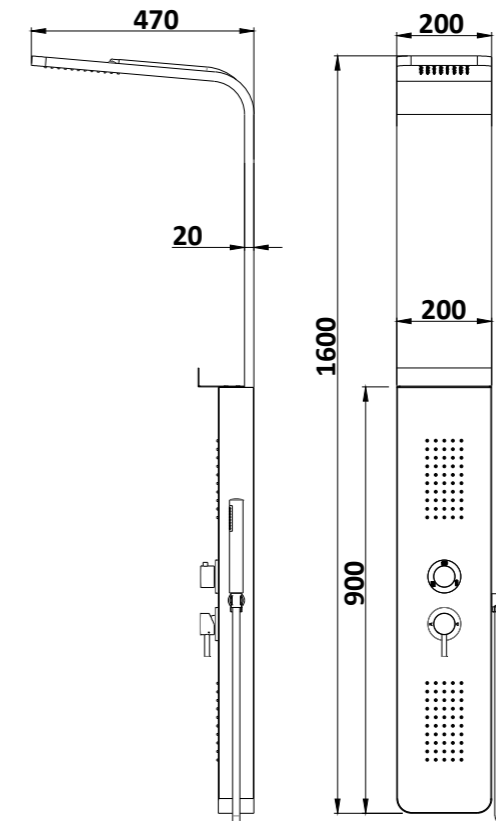

CLORA-05
SR-03.10.145.05
1600x200mm | Size
Brushed Stainless Steel Frame | Material
Gold | Finish

Details
3-Function normal mixer with diverter
Stainless steel top shower
2 sets stainless steel body jets
Stainless steel shelf
Brass hand shower
Brass shower holder
Stainless steel shower hose 1,5m