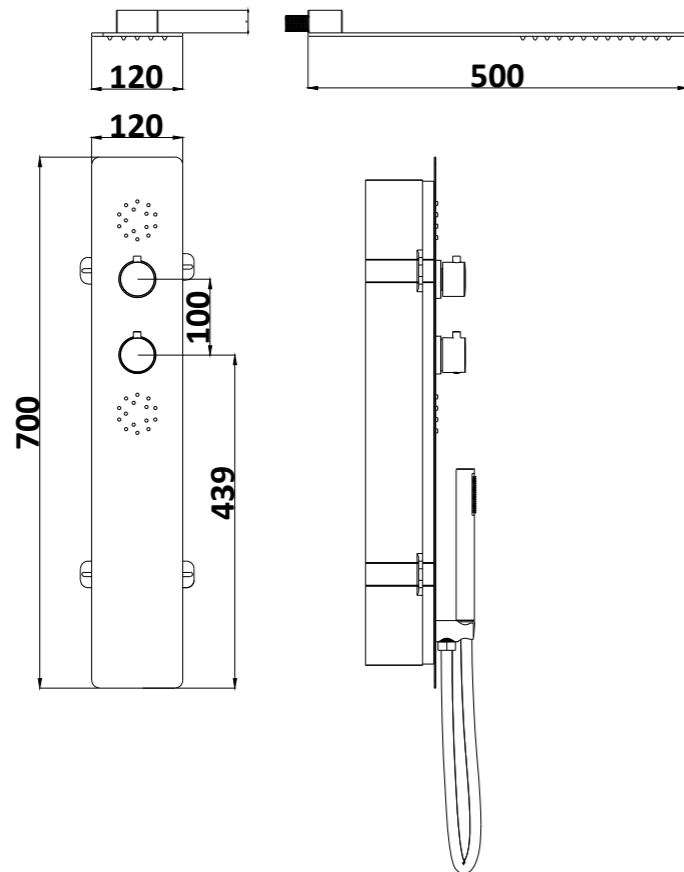

ONERAL-14
SR-03.11.124.06
500x120mm, 700x120mm | Size
Brushed Stainless Steel | Material
Rose Gold | Finish

Details
3-Function rotary normal mixer with diverter
Stainless steel top shower
2 sets stainless steel body jets
Brass hand shower
Stainless steel hand shower
Brass shower holder
Stainless steel shower hose 1,5m