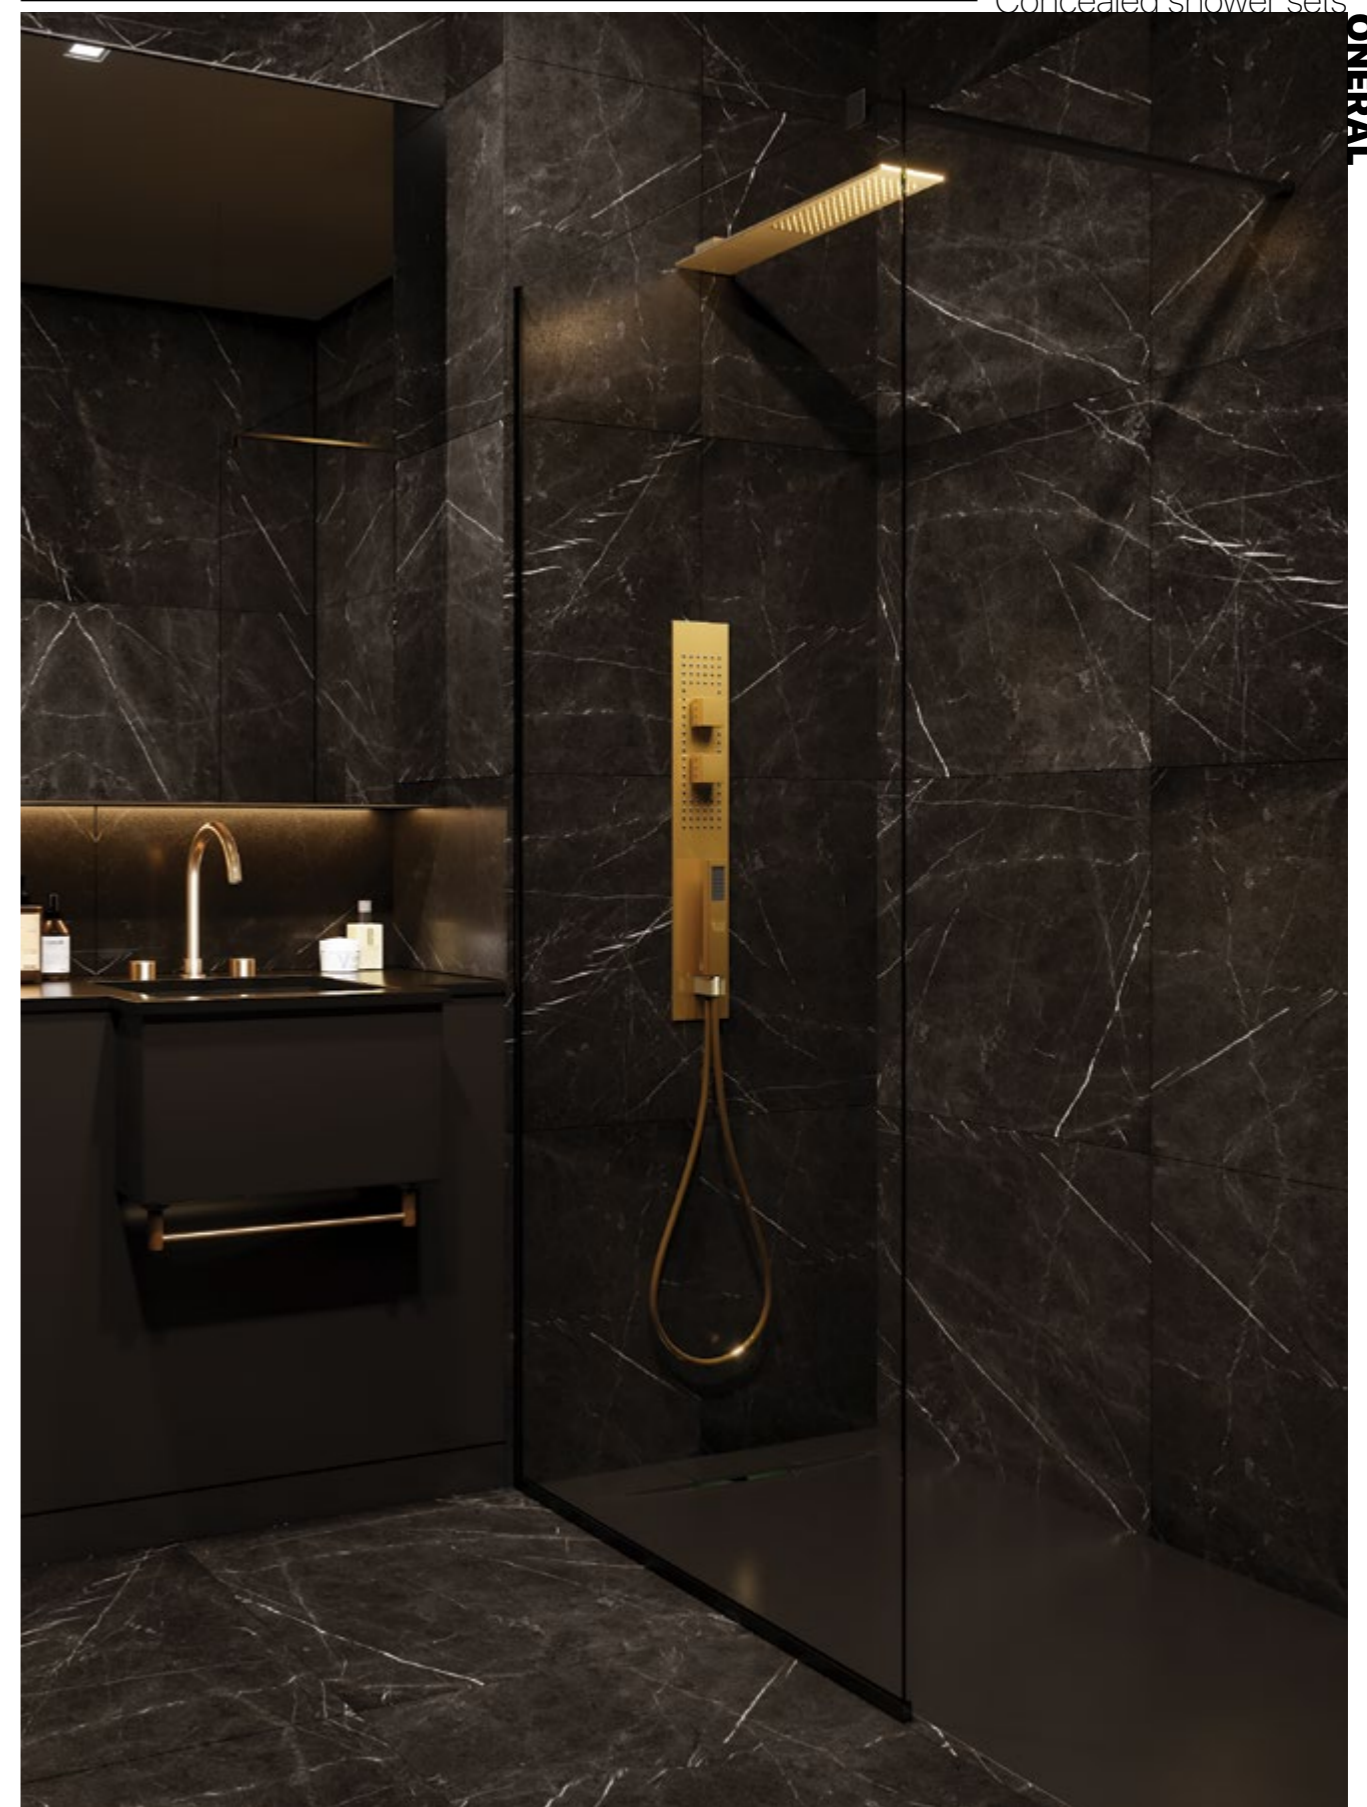

ONERAL-13
SR-03.11.123.01

500x120mm, 700x120mm | Size
Mirror Stainless Steel | Material
Chrome | Finish

Details

- 3-Function rotary normal mixer with diverter
- Stainless steel top shower
- 2 sets stainless steel body jets
- Brass hand shower
- ABS hand shower
- Brass shower holder
- Stainless steel shower hose 1,5m

ONERAL-14
SR-03.11.124.06
 500x120mm, 700x120mm | Size
 Brushed Stainless Steel | Material
 Rose Gold | Finish

Details
 3-Function rotary normal mixer with diverter
 Stainless steel top shower
 2 sets stainless steel body jets
 Brass hand shower
 Stainless steel hand shower
 Brass shower holder
 Stainless steel shower hose 1,5m

ONERAL-15
SR-03.11.125.05
 500x120mm, 700x120mm | Size
 Brushed Stainless Steel | Material
 Gold | Finish

- Details**
- 3-Function rotary normal mixer with diverter
 - Stainless steel top shower
 - Stainless steel body jets
 - Brass hand shower
 - Brass shower holder
 - Stainless steel shower hose 1,5m