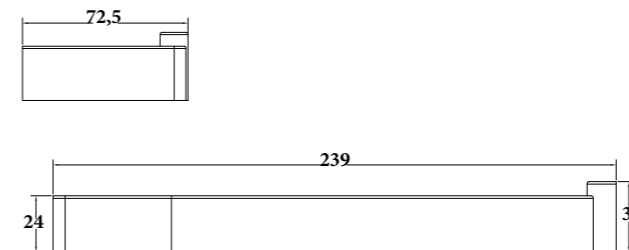

PALMIA-08
SR-06.18.039.01
Hand Towel Rail | Product
Brass | Material
Colours Available