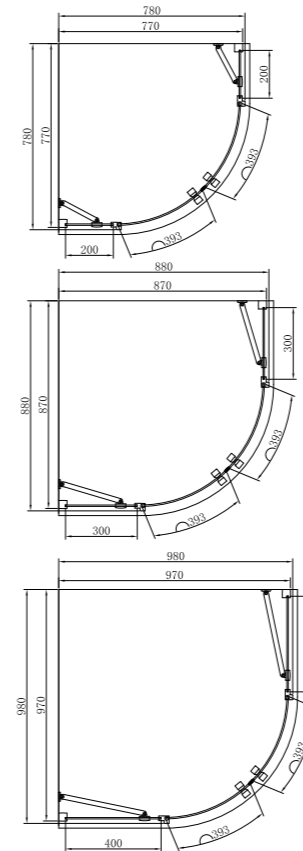

PIVOTTE-03

Pivote Door | Door Type
Stainless Steel Inside and Outside | Door Handle
Aluminum Profile Concealed Construction with
Cap On The Top | Profiles
(wall profile + post profile + cover profile)
6mm | Glass Thickness
Reversable | Installation Direction
Chrome | Finish

- **800x800x1900** SR-07.33.166.01.08
- **900x900x1900** SR-07.33.166.01.18
- **1000x1000x1900** SR-07.33.166.01.28