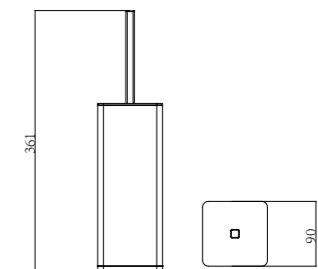

SOPA-04
SR-06.29.188.10
Tumbler Holder | Product
Brass and Resin | Material
Colours Available: