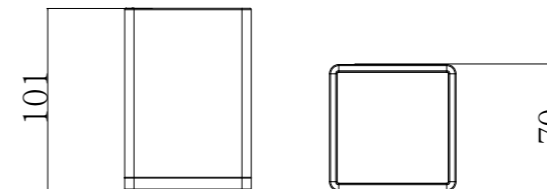

SOPA-06
SR-06.15.189.11
Toilet Brush Holder | Product
Brass, Resin and Stainless Steel [304] | Material
Colours Available: