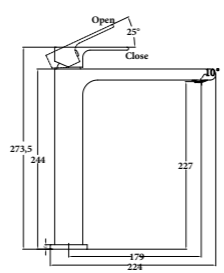

LUME-03
SR-02.03.019.05
Kitchen Mixer | Product
5L/Min | Water Rating
Brass Body | Material
Colours Available