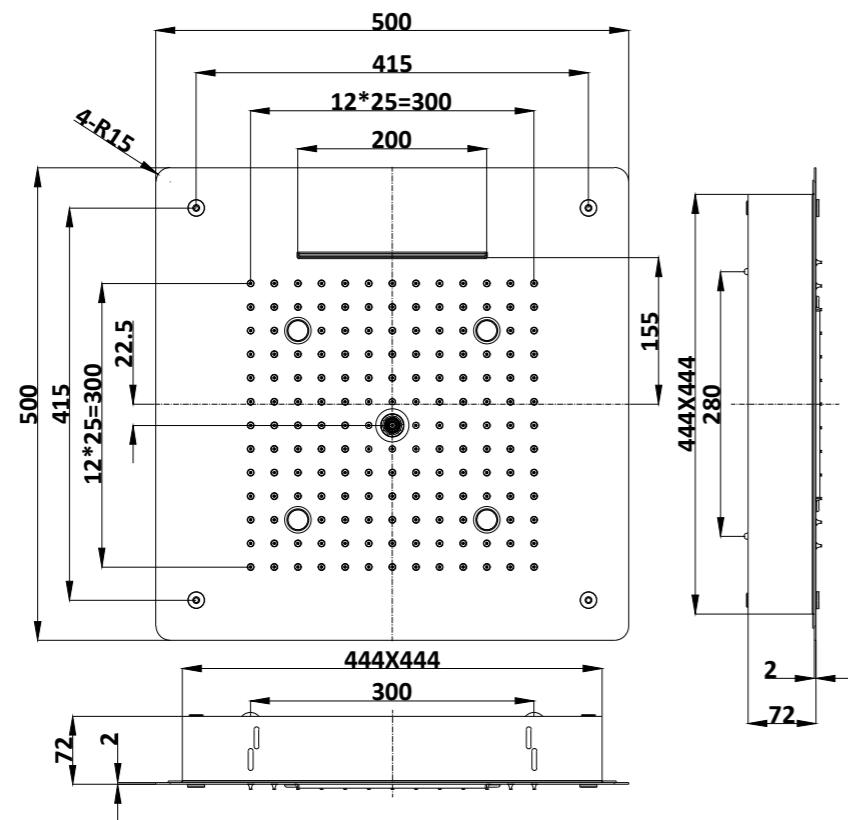

PURITY-05
SR-03.12.140.01
550x204mm | Size
Mirror Stainless Steel | Material
Chrome | Finish