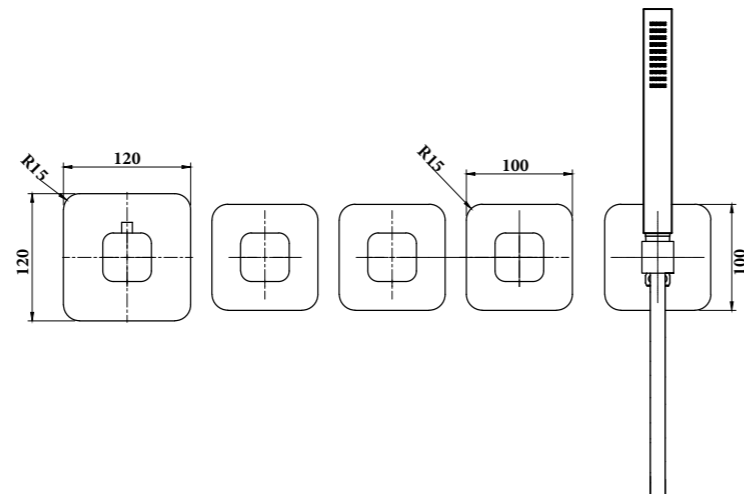

Details

- 3-Function normal thermostatic mixer with 3 diverters
- Stainless steel top shower 250x250mm,5mm
- Brass shower arm
- 4 sets brass body jets 124x124mm
- ABS hand shower
- Brass shower holder
- Stainless steel shower hose 1,5m