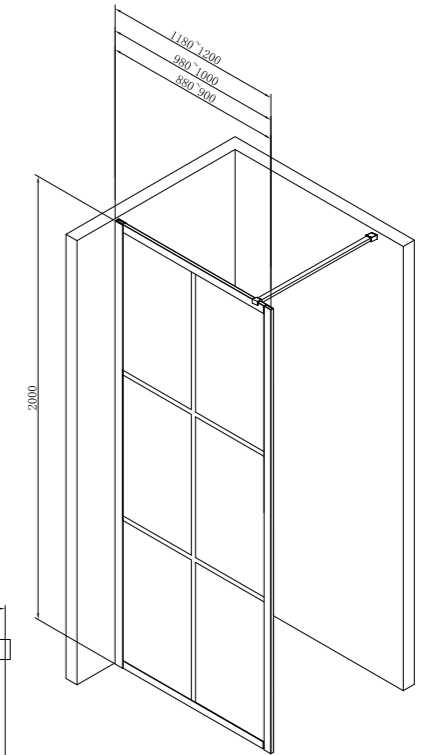

EXTATIC-05

Walk-In | Door Type
Aluminum Profile | Profiles
Stainless Steel | Wall Mounted Bracket
8mm | Glass Thickness
Matte Black | Finish

- **900x2000** SR-07.36.182.02.17
- **1000x2000** SR-07.36.182.02.27
- **1200x2000** SR-07.36.182.02.33