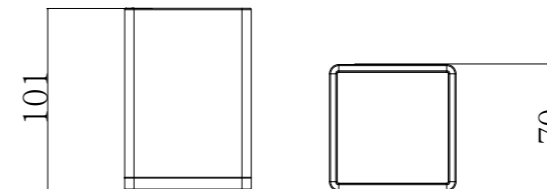

SOPA-06
SR-06.15.189.12
Toilet Brush Holder | Product
Brass, Resin and Stainless Steel [304] | Material
Colours Available: