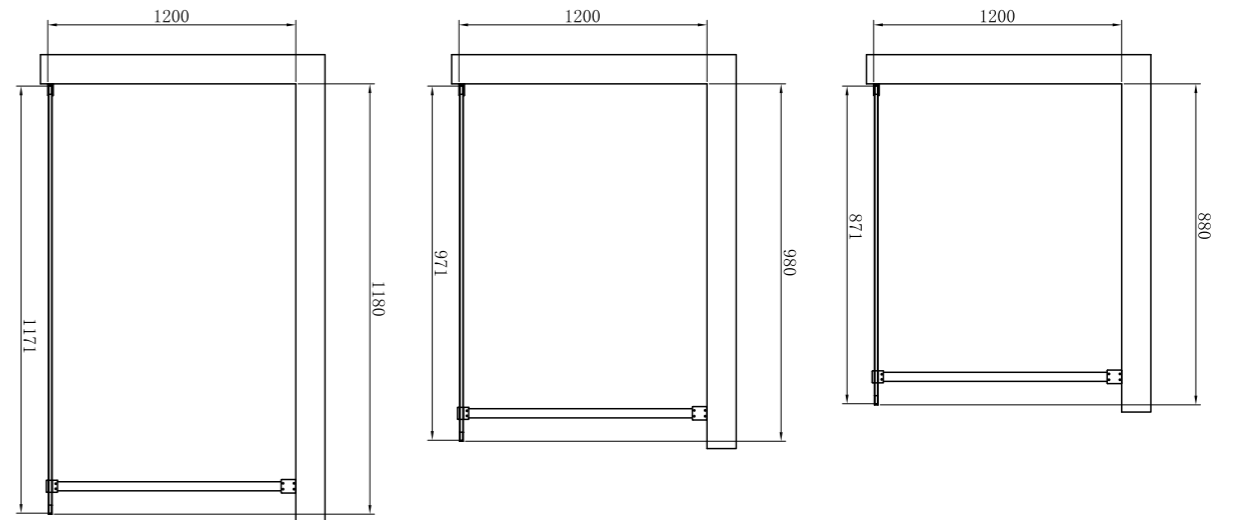

EXTATIC-06

Walk-In | Door Type
Aluminum Profile | Profiles
Stainless Steel | Wall Mounted Bracket
8mm | Glass Thickness
Matte Black | Finish

- **900x2000** SR-07.36.183.02.17
- **1000x2000** SR-07.36.183.02.27
- **1200x2000** SR-07.36.183.02.33