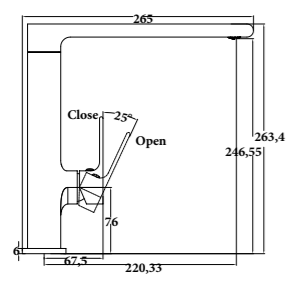

LUME-04
SR-04.06.020.05
Wall Basin Mixer | Product
5L/Min | Water Rating
Brass Body | Material
Colours Available