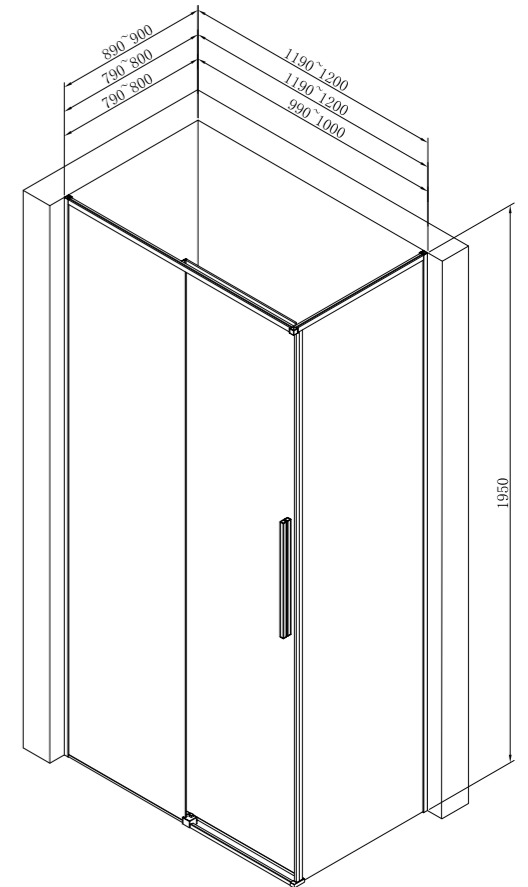

JACORE-07

Sliding Door | Door Type
Top Round Brass Single Roller | Rollers
Stainless Steel 500mm | Door Handle
Aluminum Profile | Profiles
6mm | Glass Thickness
10mm | Frame Extension
Matte Black | Finish

- **800x1000x1950** SR-07.31.153.02.11
- **800x1200x1950** SR-07.31.153.02.13
- **900x1200x1950** SR-07.31.153.02.22