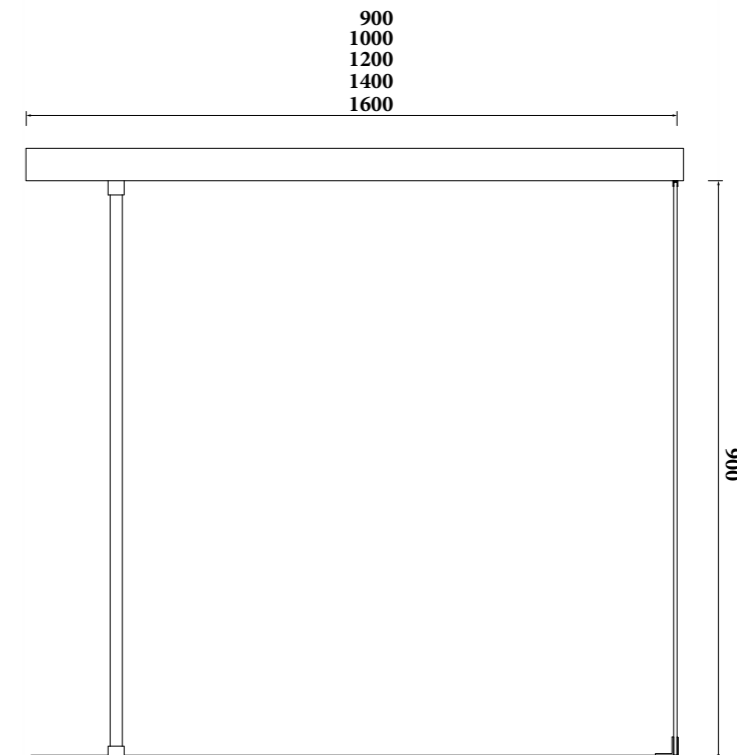

- 800x1800x2000** SR-07.36.173.02.15

EXTATIC-04

Walk-In | Door Type
 Aluminum Profile | Profiles
 Stainless Steel | Wall Mounted Bracket
 8mm | Glass Thickness
 Black Anodize | Finish

900x900x2000	SR-07.36.174.02.20
1000x900x2000	SR-07.36.174.02.39
1200x900x2000	SR-07.36.174.02.40
1400x900x2000	SR-07.36.174.02.41
1600x900x2000	SR-07.36.174.02.38