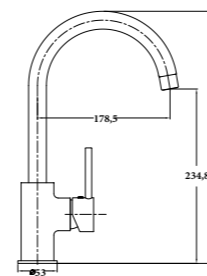

GILDA-07
SR-04.06.066.01
Wall Basin Mixer (Stylish Spout) | Product
6L/Min | Water Rating
Brass Body | Material
Colours Available