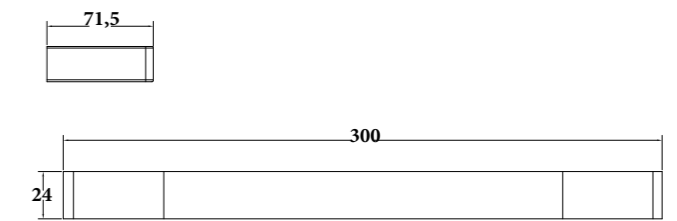

PALMIA-09
SR-06.17.040.01
Soap Dish Holder | Product
Brass | Material
Colours Available