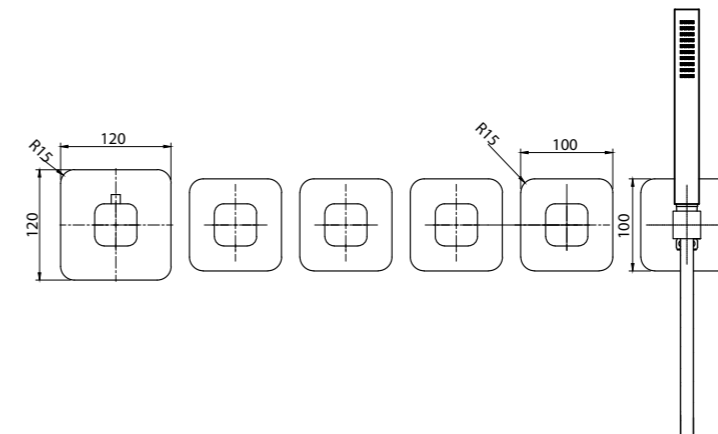

ONERAL-04
SR-03.11.132.03

Stainless Steel | Material
Brushed Nickel | Finish

Details

- 2-Function stainless steel ceiling top shower 600x300mm
- LED light
- 4-Function thermostatic mixer with 4 diverters
- ABS hand shower
- Brass shower holder
- 4 sets brass body jets 124x124mm
- Stainless steel shower hose 1,5m