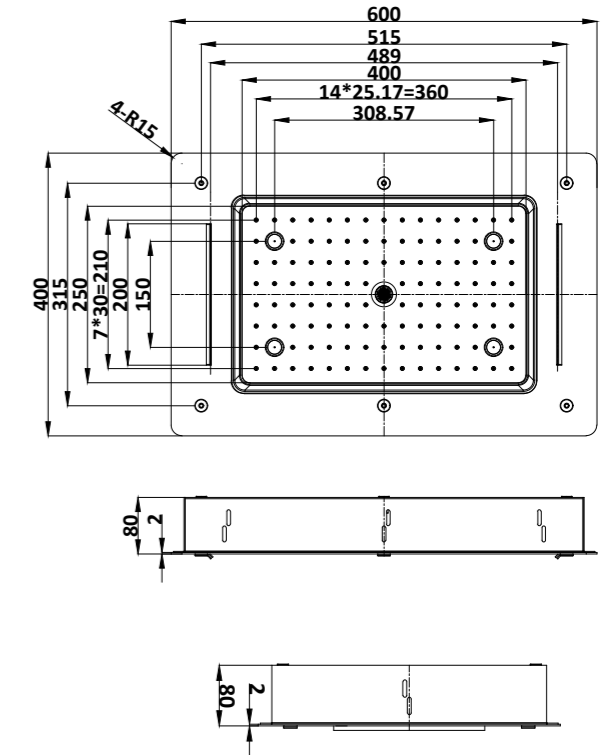

ONERAL-08
SR-03.11.130.07
Stainless Steel | Material
Matte White | Finish

Details
4-Function stainless steel ceiling top shower 600x400mm
Bluetooth speaker
LED light
5-Function thermostatic mixer with 5 diverters
Brass hand shower
Brass shower holder
Stainless steel shower hose 1,5m
Shelf