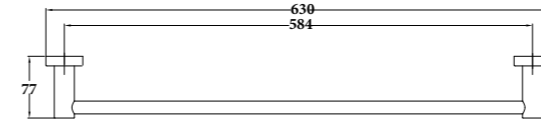

MUSA-14
SR-06.19.013.04
Double Towel Rail 600mm | Product
Stainless Steel[304] | Material
Colours Available