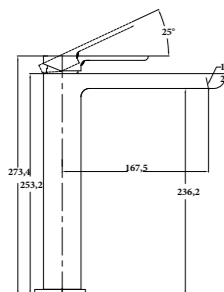

CARA-04
SR-04.06.080.02
Kitchen Mixer | Product
6L/Min | Water Rating
Brass Body | Material
Colours Available