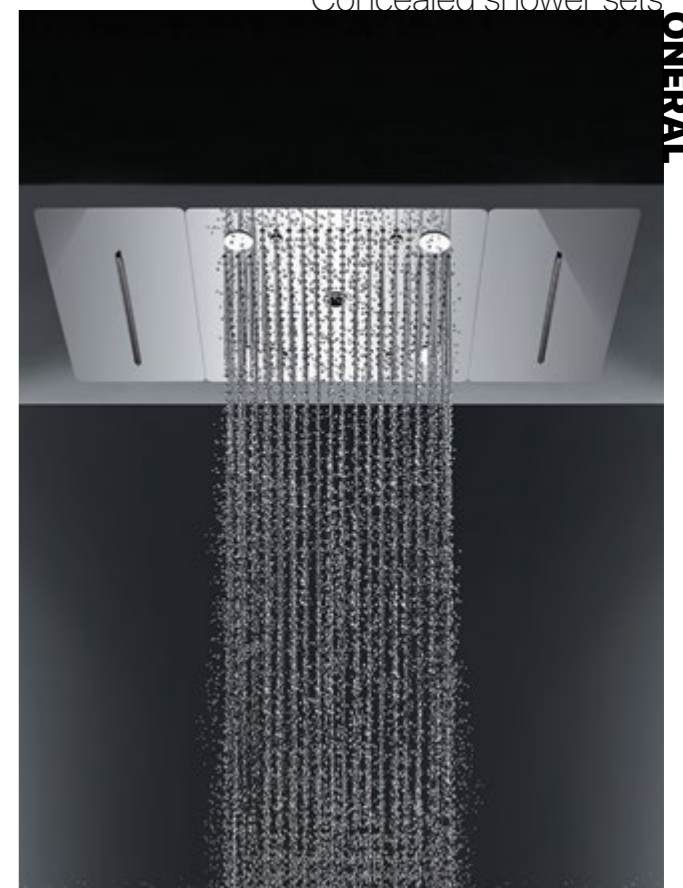

ONERAL-04
SR-03.11.132.03

Stainless Steel | Material
Brushed Nickel | Finish

Details

- 2-Function stainless steel ceiling top shower 600x300mm
- LED light
- 4-Function thermostatic mixer with 4 diverters
- ABS hand shower
- Brass shower holder
- 4 sets brass body jets 124x124mm
- Stainless steel shower hose 1,5m

ONERAL-05
SR-03.11.133.02
 Stainless Steel and Brass | Material
 Black & White | Finish

- Details**
- 2-Function stainless steel ceiling top shower [Ø305mm]
 - 2 Bluetooth speakers [2x Ø155mm]
 - LED light
 - 3-Function thermostatic mixer with 3 diverters
 - Brass hand shower
 - Brass shower holder
 - PVC shower hose 1,5m
 - Shelf

ONERAL-06
SR-03.11.128.01

Mirror Stainless Steel | Material
Chrome | Finish

Details

- 4-Function stainless steel ceiling top shower 800x400mm
- 6-Function thermostatic mixer with 2 3way diverters
- ABS hand shower
- Brass shower holder
- PVC shower hose 1,5m
- Shelf

ONERAL-07
SR-03.11.131.03
 Stainless Steel | Material
 Brushed Nickel | Finish

Details
 4-Function stainless steel ceiling top shower 920x620mm
 LED light
 5-Function thermostatic mixer with 2 3way diverters
 ABS hand shower
 Brass shower holder
 PVC shower hose 1,5m
 Shelf