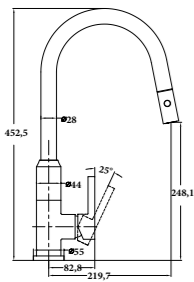

BERRA-01
SR-02.04.093.01

Pull Out Sink Mixer with Vegie Spray | Product
6L/Min | Water Rating
Brass Body | Material
Chrome | Black Chrome | Finish

PEARL-01
SR-02.04.096.01
 Pull Out Sink Mixer with Vegie Spray | Product
 6L/Min | Water Rating
 Brass Body | Material
 Chrome | Finish