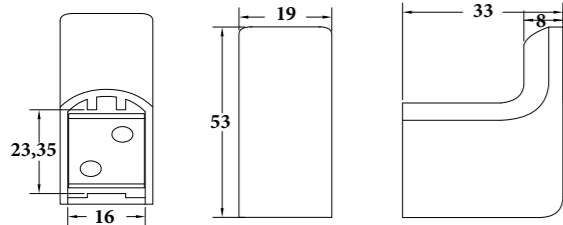

PALMIA-06
SR-06.20.037.01
Toilet Roll Holder | Product
Brass | Material
Colours Available