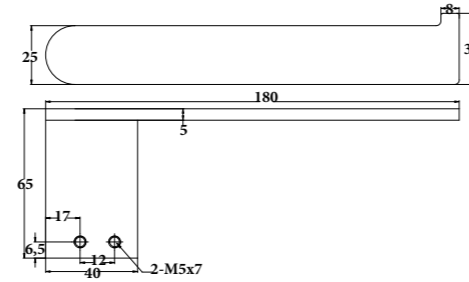

LUME-09
SR-06.18.025.05
Hand Towel Rail | Product
Stainless Steel[304] | Material
Colours Available