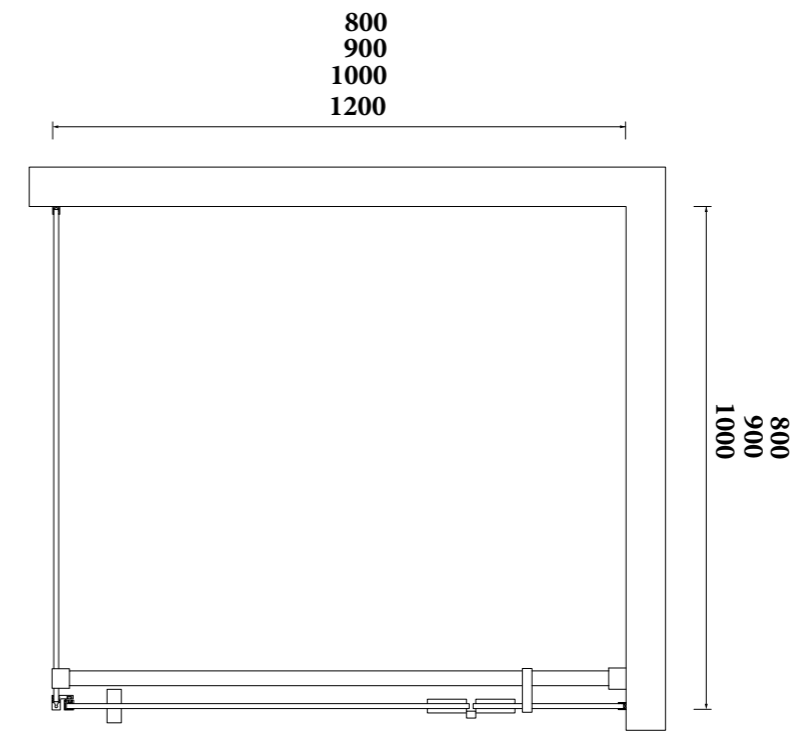

SENSY-01

Hinged Door | Door Type
Stainless Steel [304] | Hinges
Aluminum | Support Bar
Stainless Steel | Door Handle
Aluminum Profile | Profiles
8mm | Glass Thickness
Black Anodize | Finish

800x800x2000	SR-07.32.154.02.10
800x1000x2000	SR-07.32.154.02.12
800x1200x2000	SR-07.32.154.02.14
900x900x2000	SR-07.32.154.02.20
1000x1000x2000	SR-07.32.154.02.30