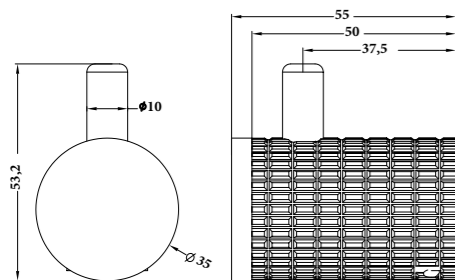

MIRATTO-07
SR-05.16.104.06
Robe Hook | Product
Brass | Material
Colours Available