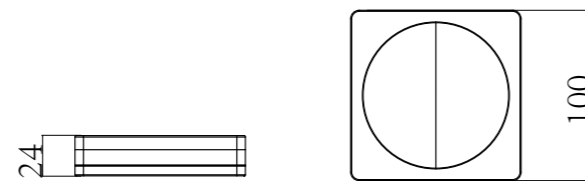

SOPA-01
SR-06.26.185.11
Storage Box | Product
Brass, Resin and Stainless Steel [304] | Material
Colours Available: