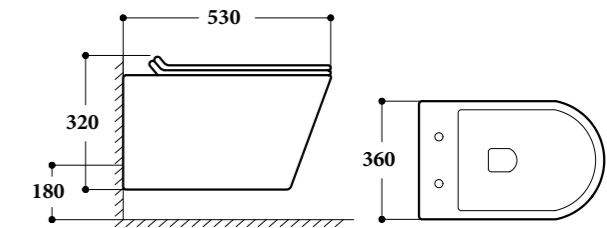

KESY-03
SR-08.39.216.15
Wall-Hung Toilet | Product
Rimless | Flushing System
Grey Matte | Finish