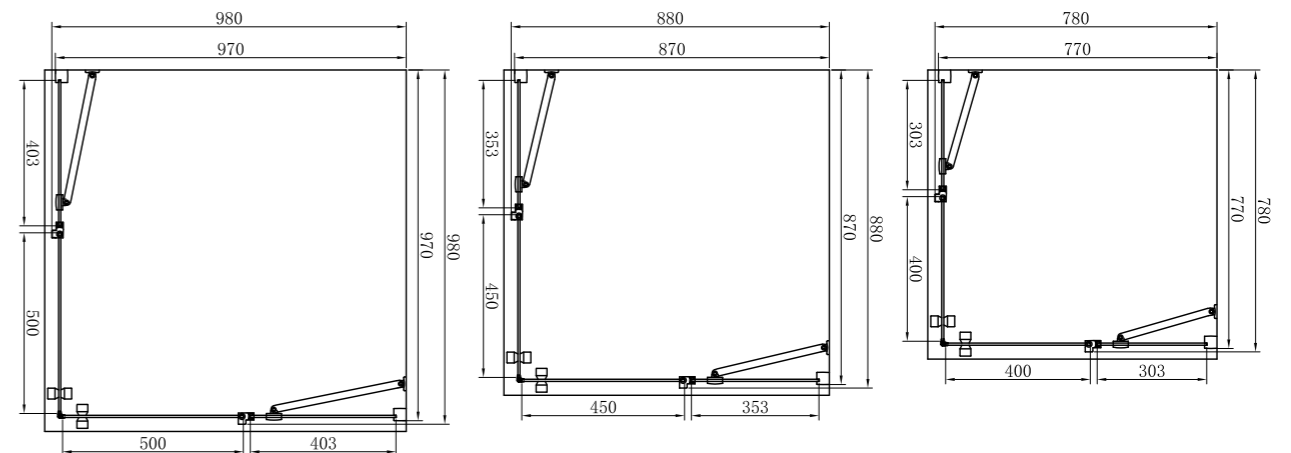

PIVOTTE-04

Pivote Door | Door Type
Stainless Steel Inside and Outside | Door Handle
Aluminum Profile Concealed Construction with
Cap On The Top | Profiles
(wall profile + post profile + cover profile)
6mm | Glass Thickness
Stainless Steel Polished | Wall Mounted Bracket
Reversible | Installation Direction
Chrome | Finish

800x800x1900	SR-07.33.167.01.08
900x900x1900	SR-07.33.167.01.18
1000x1000x1900	SR-07.33.167.01.28