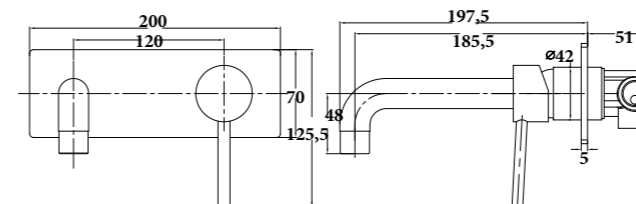

GILDA-06
SR-04.06.065.01
Wall Basin Mixer (Straight Spout) | Product
6L/Min | Water Rating
Brass Body | Material
Colours Available