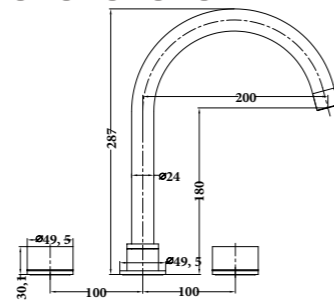

NERA-04
SR-04.24.113.05
Wall Basin Set | Product
6L/Min | Water Rating
Brass Body | Material
Colours Available