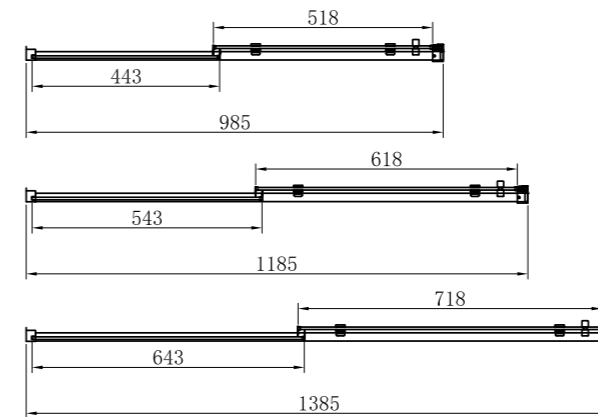

JACORE-03

Sliding Door | Door Type
Top Round Brass Single Roller | Rollers
Stainless Steel 500mm | Door Handle
Aluminum Profile | Profiles
6mm | Glass Thickness
10mm | Frame Extension
Matte Black | Finish

- **1000X1950** SR-07.31.150.02.26
- **1200X1950** SR-07.31.150.02.32
- **1400X1950** SR-07.31.150.02.35