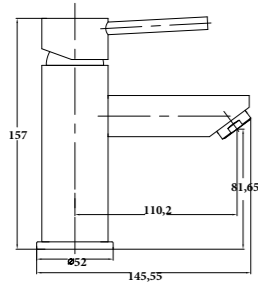

GILDA-02
SR-01.02.061.01
Tall Basin Mixer Angle Spout | Product
7,5L/Min | Water Rating
Brass Body | Material
Colours Available