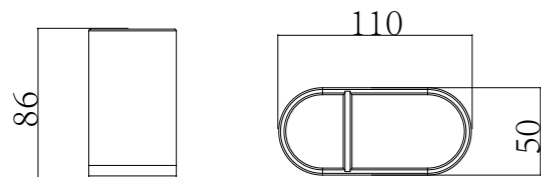

LUSTA-03
SR-06.17.190.11
Soap Dish Holder | Product
Brass and Resin | Material
Colours Available: