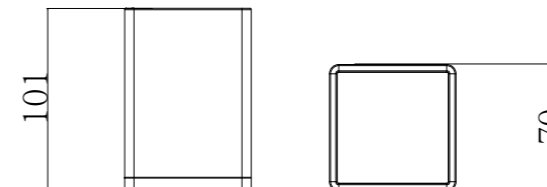

SOPA-06
SR-06.15.189.10
Toilet Brush Holder | Product
Brass, Resin and Stainless Steel [304] | Material
Colours Available: