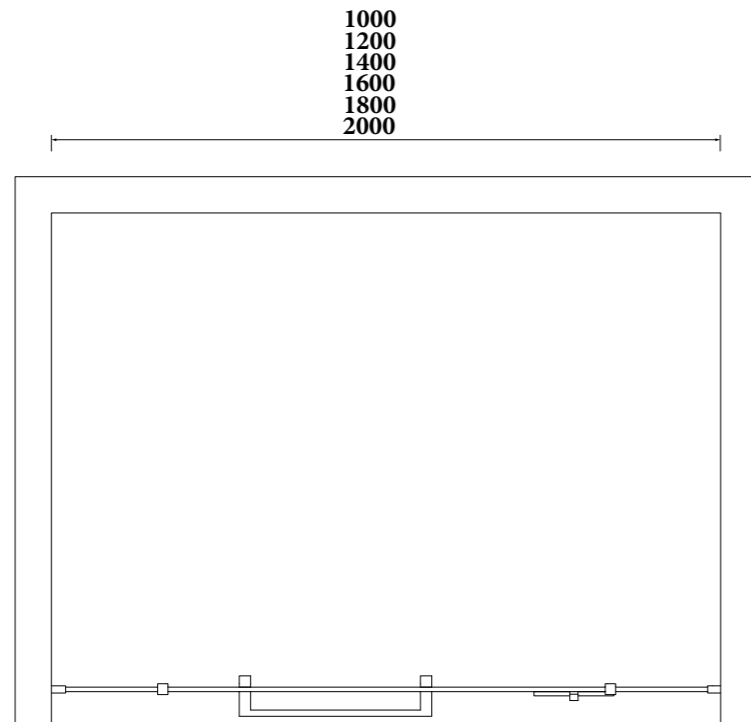

SENSY-05
Hinged Door | Door Type
Stainless Steel [304] | Hinges
Aluminum | Support Bar
Stainless Steel | Door Handle
Aluminum Profile | Profiles
8mm | Glass Thickness
Black Anodize | Finish

- **1000x2000** SR-07.32.158.02.27
- **1200x2000** SR-07.32.158.02.33
- **1400x2000** SR-07.32.158.02.36
- **1600x2000** SR-07.32.158.02.37
- **1800x2000** SR-07.32.158.02.57
- **2000x2000** SR-07.32.158.02.58