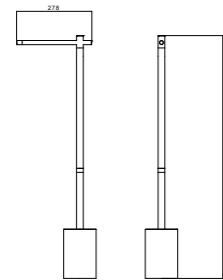

Single Pole Towel Rack | Product
Brass and Stainless Steel [304] | Material
Colours Available:

TAILA-01
SR-06.19.200.12