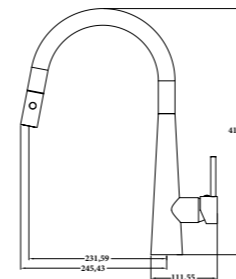

CELIA-02
SR-02.04.095.04
Pull Out Sink Mixer with Vegie Spray | Product
5L/Min | Water Rating
Brass Body | Material
Gun Metal Grey | Finish