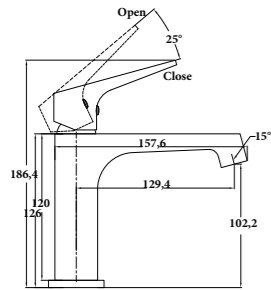

CARA-06
SR-04.08.082.02
 Basin/Bath Spout | Product
 6L/Min | Water Rating
 Brass Body | Material
 Colours Available

BIANCO-01
SR-01.01.087.07
 Basin Mixer | Product
 6L/Min | Water Rating
 Brass Body | Material
 Colours Available