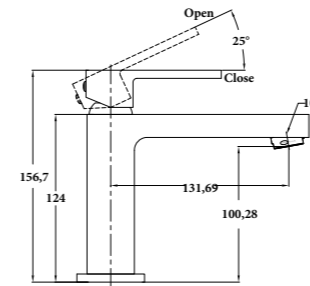

GABI-03
SR-02.03.085.02
Kitchen Mixer | Product
180° | Swivel
6L/Min | Water Rating
Brass Body | Material
Colours Available