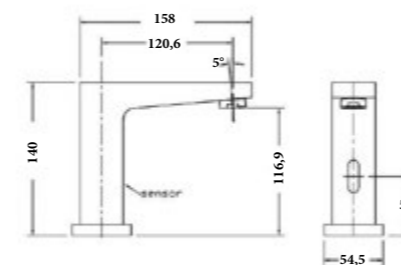

AURALL-03
SR-04.42.226.01

Basin Sensor Tap
Material: Brass Body
Colours Available: