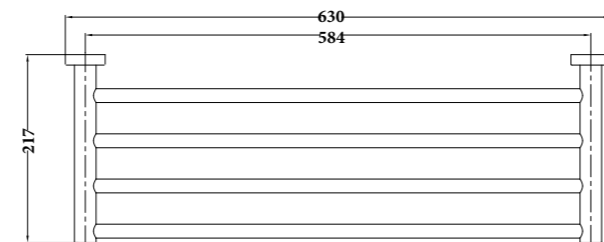

MUSA-13
SR-06.19.012.04
Single Towel Rail 600mm | Product
Stainless Steel[304] | Material
Colours Available