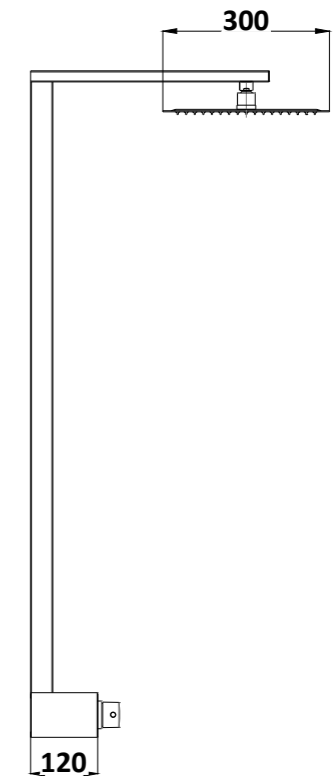

FOLICE-01
SR-03.09.120.09
1200x600mm | Size
Brushed Stainless Steel Frame | Material
Satin | Finish

Details
2-Function thermostatic mixer with diverter
Stainless steel top shower 300x500mm
Brass hand shower
Stainless steel hand shower
Brass shower holder
Stainless steel shower hose 1,5m
Shelf