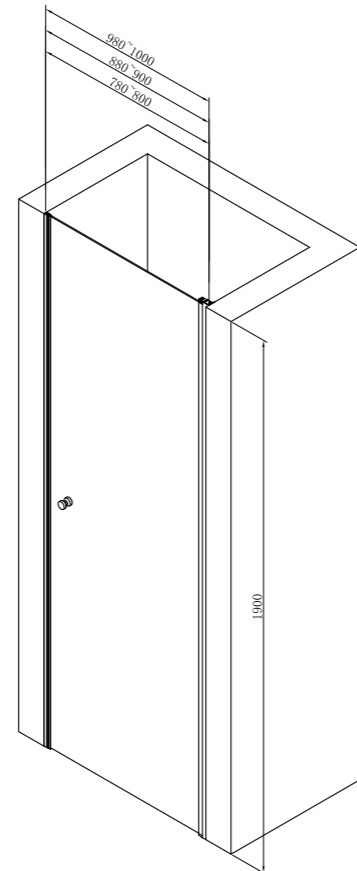

PIVOTTE-02

Pivote Door | Door Type
Stainless Steel Inside and Outside | Door Handle
Aluminum Profile Concealed Construction with
Cap On The Top | Profiles
(wall profile + post profile + cover profile)
Stainless Steel Polished | Wall Mounted Bracket
6mm | Glass Thickness
Reversable | Installation Direction
Chrome | Finish

- **800x1900** SR-07.33.165.01.06
- **900x1900** SR-07.33.165.01.16
- **1000x1900** SR-07.33.165.01.25

PIVOTTE-03

Pivote Door | Door Type
Stainless Steel Inside and Outside | Door Handle
Aluminum Profile Concealed Construction with
Cap On The Top | Profiles
(wall profile + post profile + cover profile)
6mm | Glass Thickness
Reversable | Installation Direction
Chrome | Finish

- **800x800x1900** SR-07.33.166.01.08
- **900x900x1900** SR-07.33.166.01.18
- **1000x1000x1900** SR-07.33.166.01.28