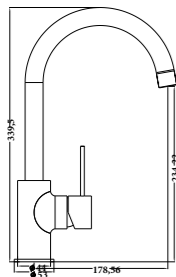

MUSA-04
SR-02.04.004.04
Pull Out Sink Mixer with Vegie Spray | Product
5L/Min | Water Rating
Brass Body | Material
Colours Available