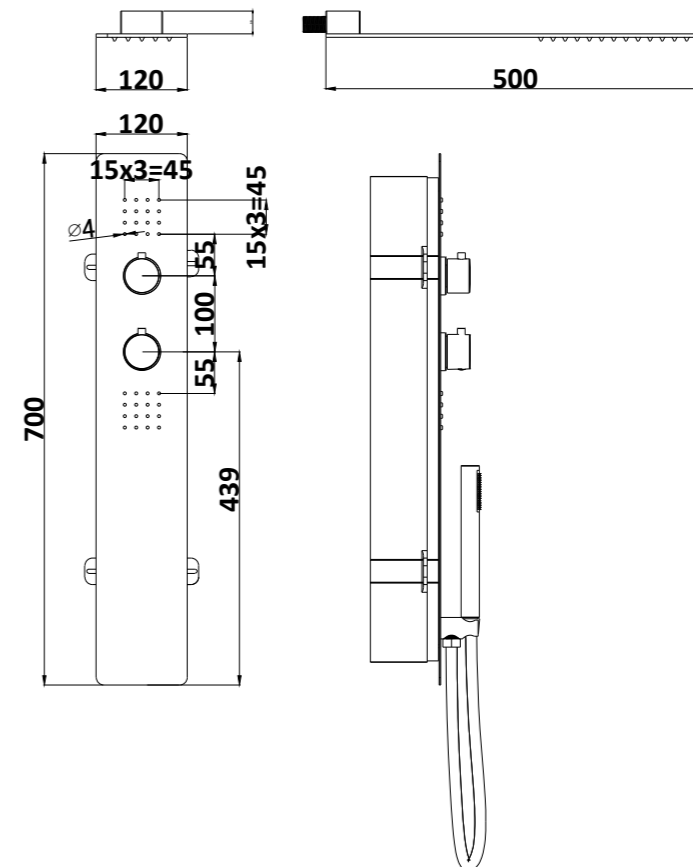

ONERAL-13
SR-03.11.123.01

500x120mm, 700x120mm | Size
Mirror Stainless Steel | Material
Chrome | Finish

Details

- 3-Function rotary normal mixer with diverter
- Stainless steel top shower
- 2 sets stainless steel body jets
- Brass hand shower
- ABS hand shower
- Brass shower holder
- Stainless steel shower hose 1,5m