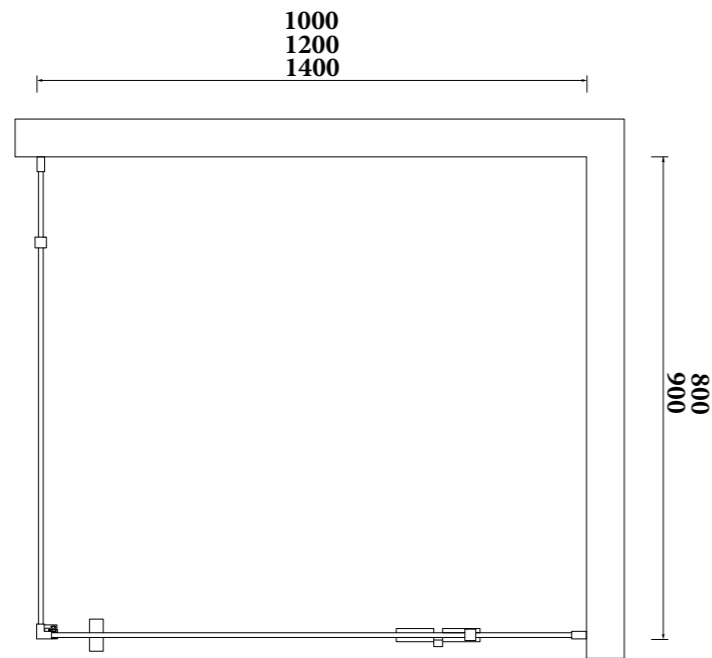

SENSY-07
Hinged Door | Door Type
Stainless Steel [304] | Hinges
Aluminum | Support Bar
Stainless Steel | Door Handle
Aluminum Profile | Profiles
8mm | Glass Thickness
Black Anodize | Finish

- **800x1000X2000** SR-07.31.160.02.12
- **800x1200X2000** SR-07.31.160.02.14
- **900x1200X2000** SR-07.31.160.02.23
- **900x1400X2000** SR-07.31.160.02.24

SENSY-08
Hinged Door | Door Type
Stainless Steel [304] | Hinges
Aluminum | Support Bar
Stainless Steel | Door Handle
Aluminum Profile | Profiles
8mm | Glass Thickness
Black Anodize | Finish

- **900x2000** SR-07.32.161.02.17
- **1000x2000** SR-07.32.161.02.27
- **1200x2000** SR-07.32.161.02.33
- **1400x2000** SR-07.32.161.02.36
- **1600x2000** SR-07.32.161.02.37