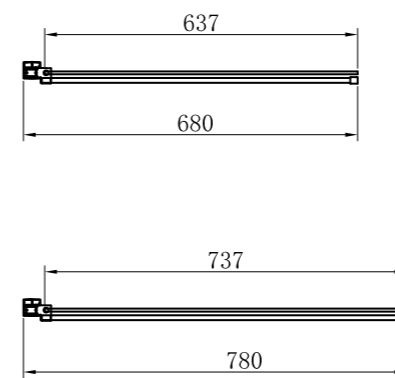

GLAME-02

Bath screen with pivot | Door Type
Aluminum Profile Concealed Construction with
Cap On The Top | Profiles
(wall profile + post profile + cover profile)
6mm | Glass Thickness
Reversible | Installation Direction
Matte Black | Finish

- **700x1400** SR-07.37.175.02.01
- **800x1400** SR-07.37.175.02.04
- **700x1500** SR-07.37.175.02.02
- **800x1500** SR-07.37.175.02.05