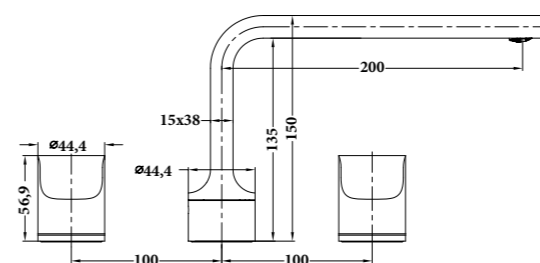

PALMIA-04
SR-04.24.035.01
Wall Basin Set | Product
4,5L/Min | Water Rating
Brass Body | Material
Colours Available