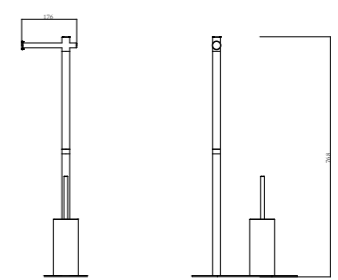

Single Pole Toilet Paper | Product
Brass, Resin and Stainless Steel [304] | Material
Colours Available: