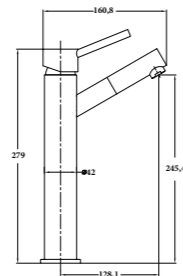

GILDA-03
SR-01.02.062.01
Tall Basin Mixer | Product
6L/Min | Water Rating
Brass Body | Material
Colours Available