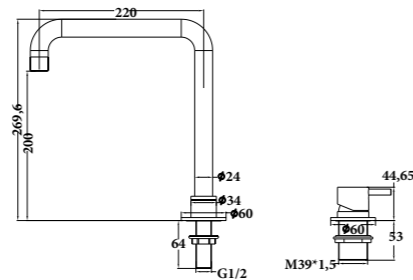

MUSA-05
SR-04.05.005.04
Hob Basin Mixer Round Spout | Product
4,5L/Min | Water Rating
Brass Body | Material
Colours Available

MUSA-06
SR-04.05.006.04
Hob Basin Mixer Square Spout | Product
4,5L/Min | Water Rating
Brass Body | Material
Colours Available