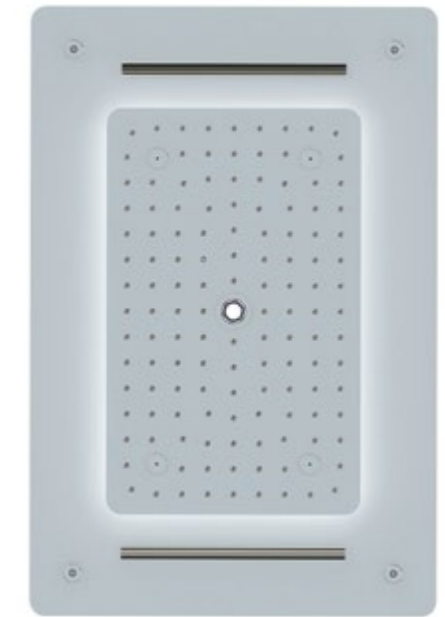

- Details**
 Waterfall function
 Bubble function
 Rain shower function
 Mist function
 LED light

PURITY-03
SR-03.12.138.01
 600x400mm | Size
 Mirror Stainless Steel | Material
 Chrome | Finish

Details
 Waterfall function
 Bubble function
 Rain shower function
 Mist function
 LED light