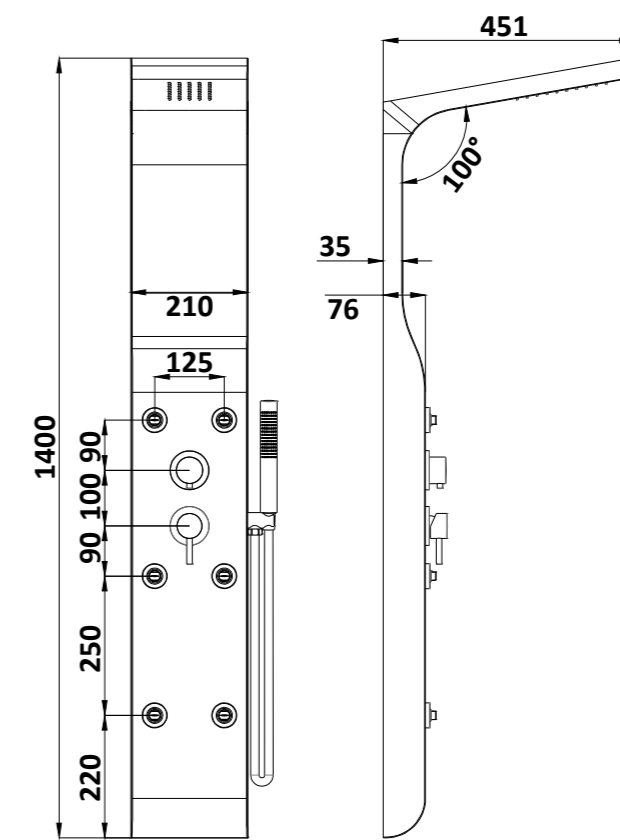

CLORA-09
SR-03.10.117.07
1400x210mm | Size
ABS Painted White | Material
White | Finish

Details
3-Function normal mixer with diverter
ABS top shower
6 ABS body jets
ABS hand shower
Brass shower holder
Stainless steel shower hose 1,5m