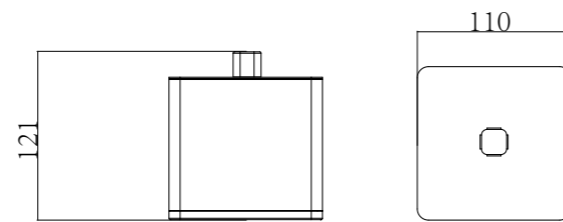

SOPA-02
SR-06.27.186.10
Toothbrush Holder | Product
Brass and Resin | Material
Colours Available: