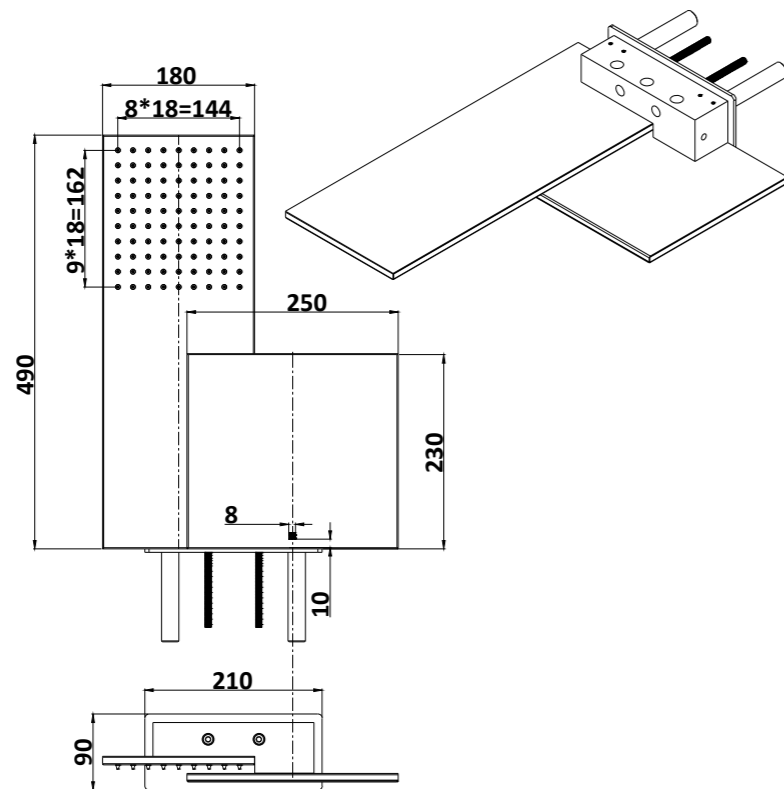

PURITY-06
SR-03.12.141.01
500x320mm | Size
Mirror Stainless Steel | Material
Chrome | Finish

Details
Waterfall function
Rain shower function

PURITY-07
SR-03.18.142.01
550x260mm | Size
Mirror Stainless Steel | Material
Chrome | Finish

Details
Waterfall function
Bubble function
Rain shower function