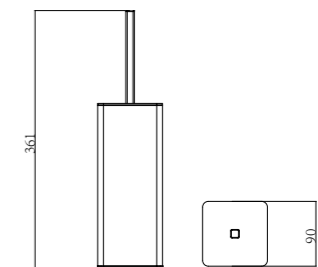

SOPA-04
SR-06.29.188.10
Tumbler Holder | Product
Brass and Resin | Material
Colours Available: