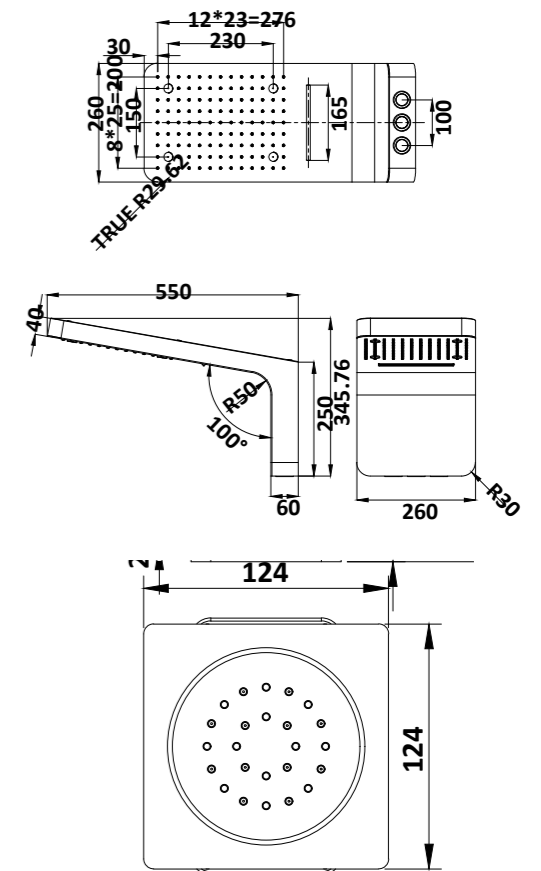

Details

- 3-Function stainless steel top shower 550x260mm with 3 button diverters
- 3-Function thermostatic mixer
- 6 sets brass body jets 124x124mm
- Brass hand shower
- Brass shower holder
- PVC shower hose 1,5m