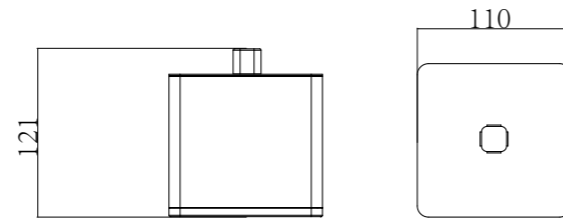

SOPA-02
SR-06.27.186.11
Toothbrush Holder | Product
Brass and Resin | Material
Colours Available: