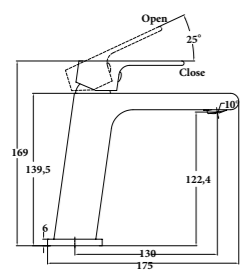

LUME-02
SR-01.02.018.05
Tall Basin Mixer | Product
5L/Min | Water Rating
Brass Body | Material
Colours Available