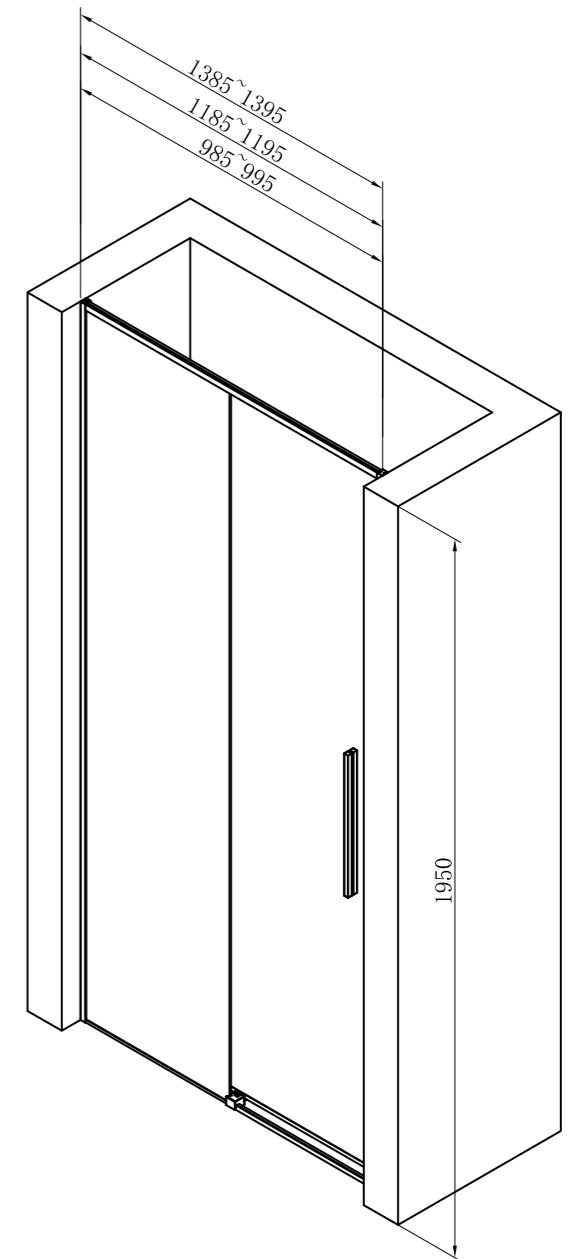

JACORE-02

Sliding Door | Door Type
Top Round Brass Single Roller | Rollers
Stainless Steel 500mm | Door Handle
Aluminum Profile | Profiles
6mm | Glass Thickness
10mm | Frame Extension
Matte Black | Finish

- **1000X1950** SR-07.31.149.02.26
- **1200X1950** SR-07.31.149.02.32
- **1400X1950** SR-07.31.149.02.35