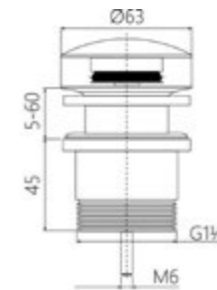

POPPY-04
SR-06.13.109.04
Universal Pop Up Waste | Product
Brass | Material
Gun Metal Grey-Chrome | Finish