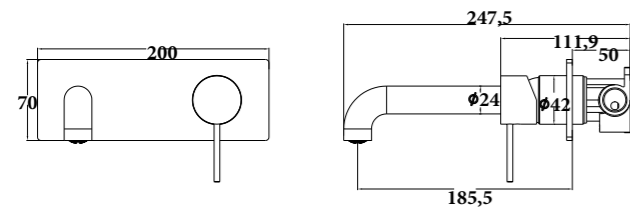

MUSA-08
SR-04.06.008.04
Wall Basin Mixer with Separate Back Plate | Product
185mm | Spout
6L/Min | Water Rating
Brass Body | Material
Colours Available