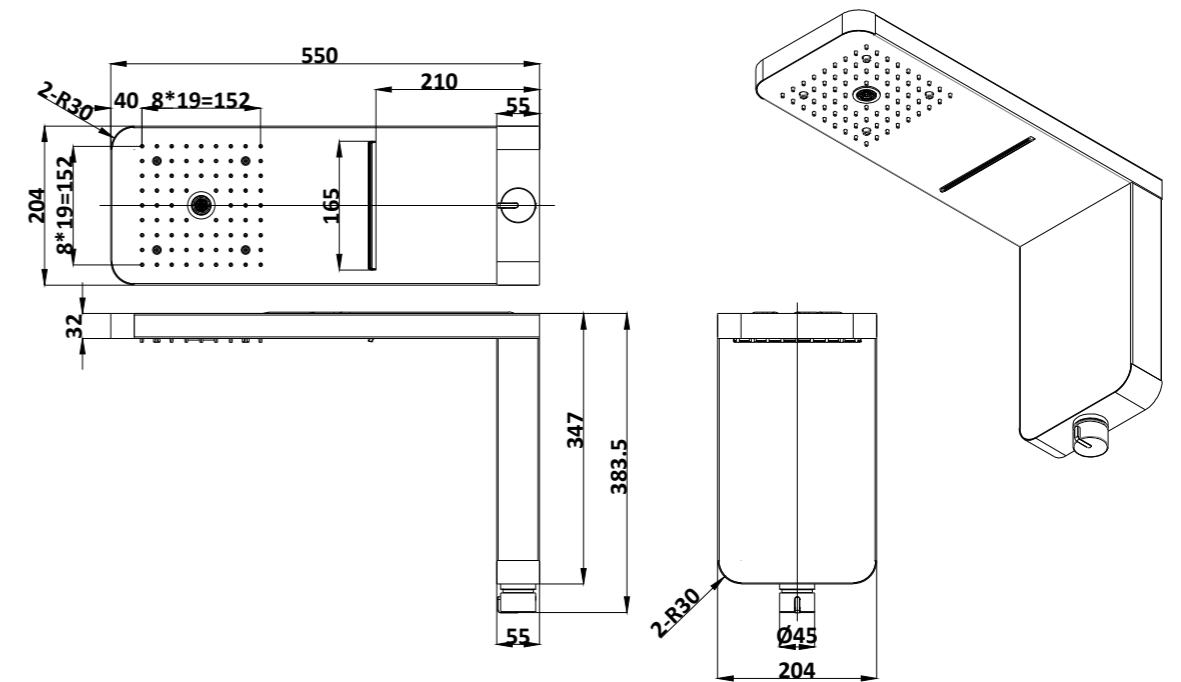

1. **Details**
   1 diverter with 4 functions
   Waterfall function
   Bubble function
   Rain shower function
   Mist function