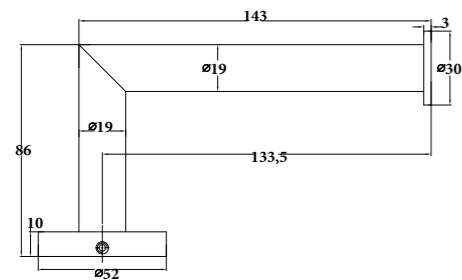

Toilet Roll Holder | Product
Brass | Material
Colours Available

GILDA-11
SR-06.18.071.01