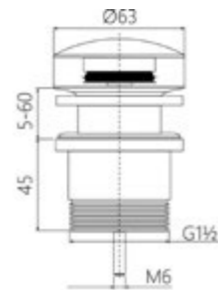

POPPY-03
SR-06.13.109.03
Universal Pop Up Waste | Product
Brass | Material
Brushed Nickel-Chrome | Finish