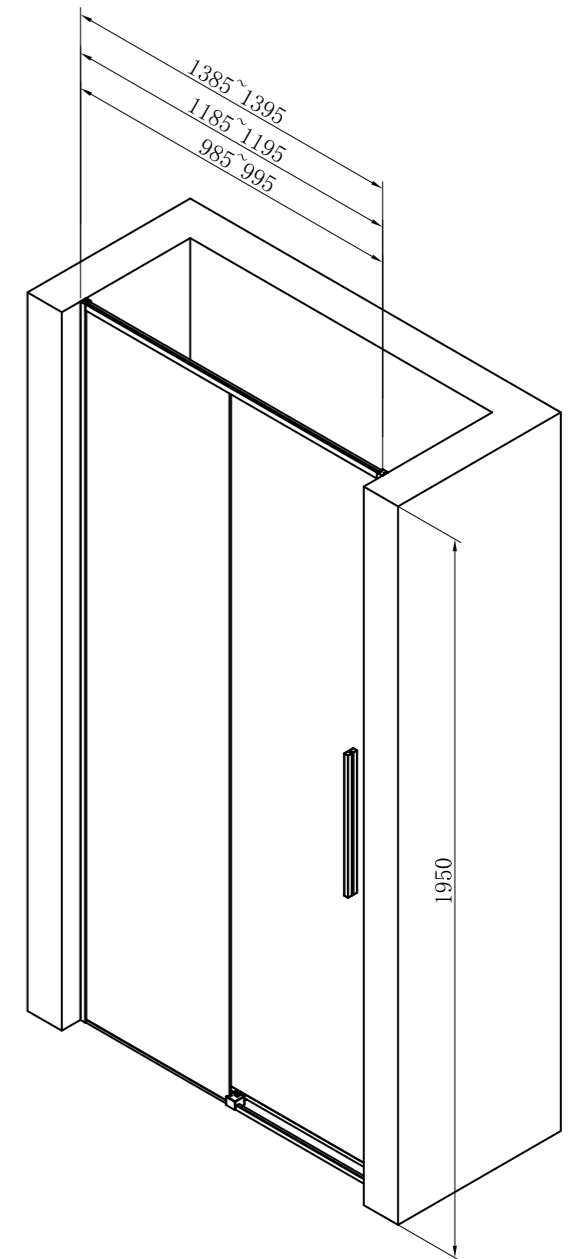

JACORE-03

Sliding Door | Door Type
Top Round Brass Single Roller | Rollers
Stainless Steel 500mm | Door Handle
Aluminum Profile | Profiles
6mm | Glass Thickness
10mm | Frame Extension
Matte Black | Finish

- **1000X1950** SR-07.31.150.02.26
- **1200X1950** SR-07.31.150.02.32
- **1400X1950** SR-07.31.150.02.35