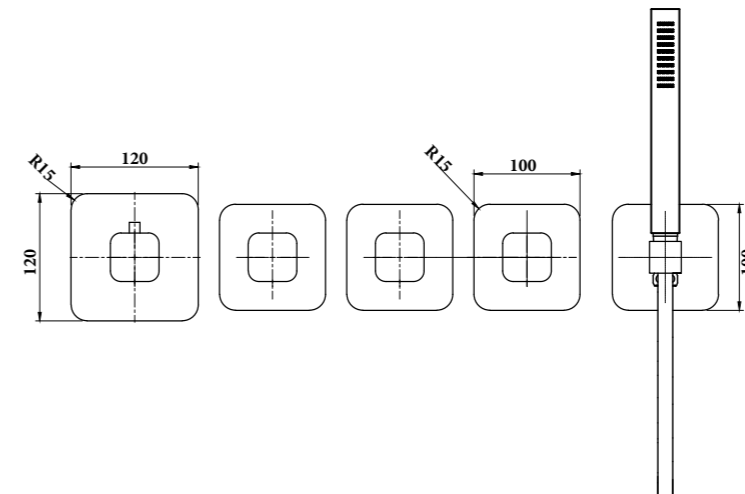

Details

- 3-Function normal thermostatic mixer with 3 diverters
- Stainless steel top shower 250x250mm,5mm
- Brass shower arm
- 4 sets brass body jets 124x124mm
- ABS hand shower
- Brass shower holder
- Stainless steel shower hose 1,5m