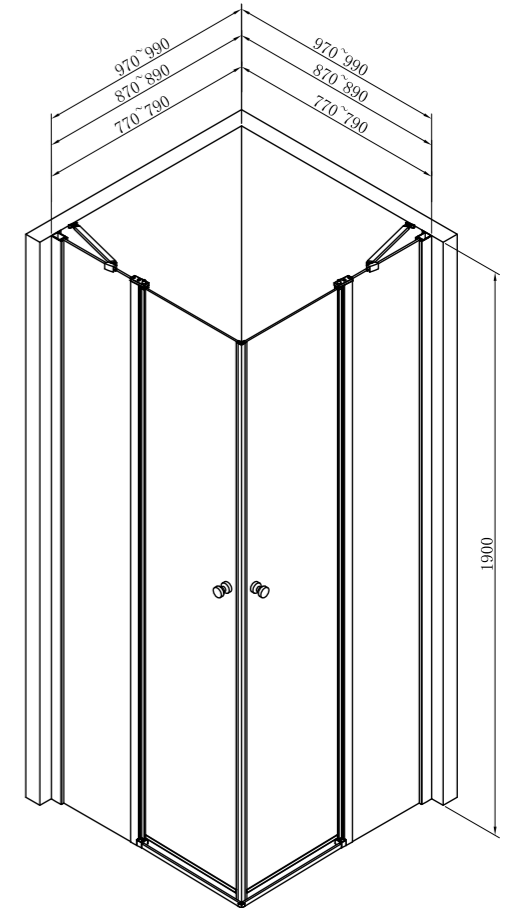

PIVOTTE-04

Pivote Door | Door Type
Stainless Steel Inside and Outside | Door Handle
Aluminum Profile Concealed Construction with
Cap On The Top | Profiles
(wall profile + post profile + cover profile)
6mm | Glass Thickness
Stainless Steel Polished | Wall Mounted Bracket
Reversible | Installation Direction
Chrome | Finish

800x800x1900	SR-07.33.167.01.08
900x900x1900	SR-07.33.167.01.18
1000x1000x1900	SR-07.33.167.01.28