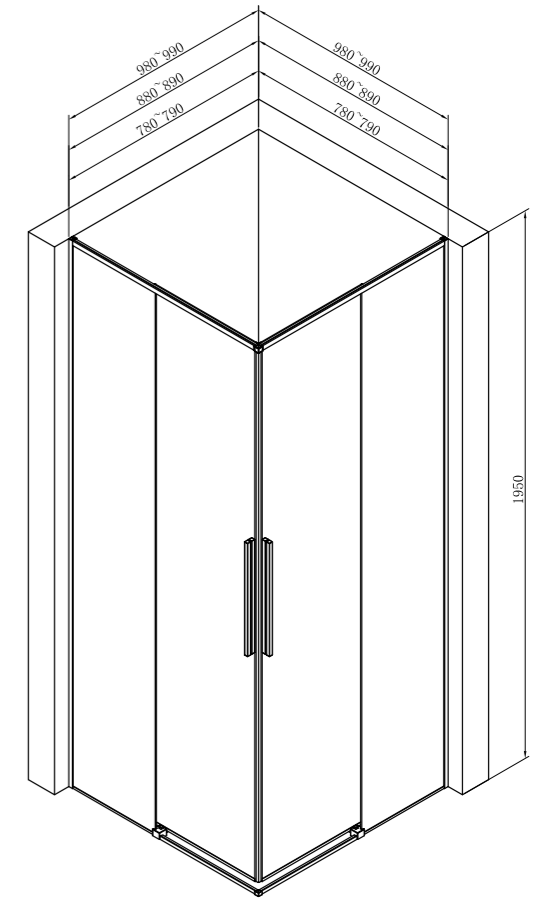

JACORE-05

Double Sliding Door | Door Type
Top Round Brass Single Roller | Rollers
Stainless Steel 500mm | Door Handle
Aluminum Profile | Profiles
6mm | Glass Thickness
10mm | Frame Extension
Matte Black | Finish

- **800x800x1950** SR-07.31.151.02.09
- **900x900x1950** SR-07.31.151.02.19
- **1000x1000x1950** SR-07.31.151.02.29