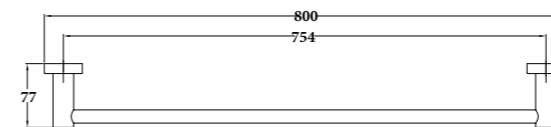

MUSA-16
SR-06.19.015.04
 Double Towel Rail 800mm | Product
 Stainless Steel[304] | Material
 Colours Available

LUME-01
SR-01.01.017.05
 Basin Mixer | Product
 5L/Min | Water Rating
 Brass Body | Material
 Colours Available