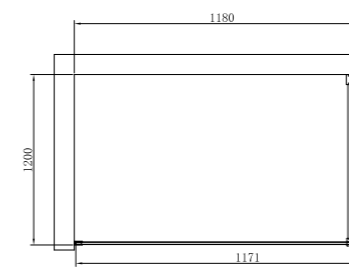

EXTATIC-05

Walk-In | Door Type
Aluminum Profile | Profiles
Stainless Steel | Wall Mounted Bracket
8mm | Glass Thickness
Matte Black | Finish

- **900x2000** SR-07.36.182.02.17
- **1000x2000** SR-07.36.182.02.27
- **1200x2000** SR-07.36.182.02.33