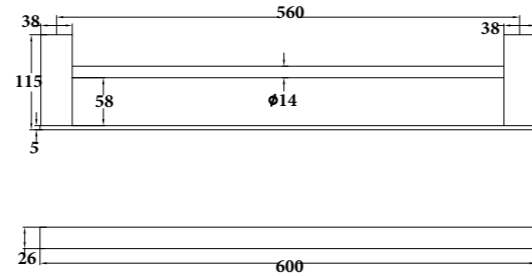

MINDY-12
SR-06.19.056.02
Double Towel Rail 600mm | Product
Stainless Steel[304] | Material
Colours Available