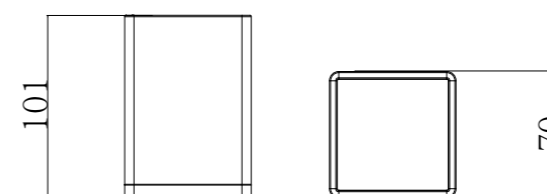

SOPA-06
SR-06.15.189.13
Toilet Brush Holder | Product
Brass, Resin and Stainless Steel [304] | Material
Colours Available: