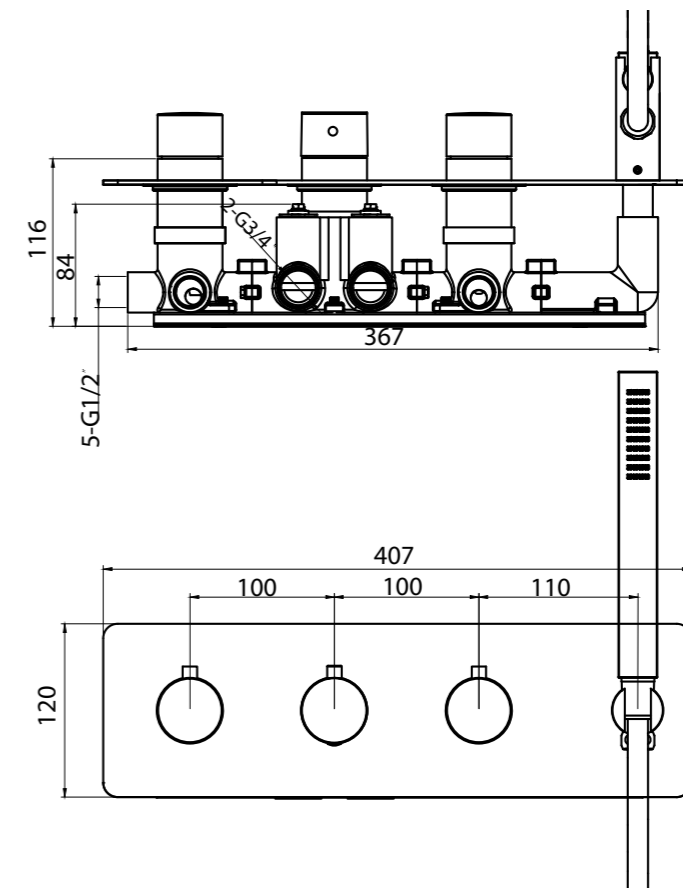

ONERAL-07
SR-03.11.131.03
Stainless Steel | Material
Brushed Nickel | Finish

Details
4-Function stainless steel ceiling top shower 920x620mm
LED light
5-Function thermostatic mixer with 2 3way diverters
ABS hand shower
Brass shower holder
PVC shower hose 1,5m
Shelf