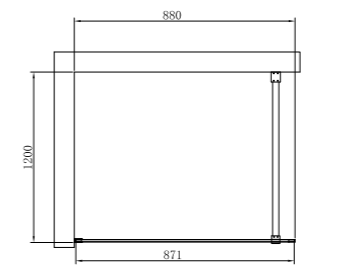

EXTATIC-05

Walk-In | Door Type
Aluminum Profile | Profiles
Stainless Steel | Wall Mounted Bracket
8mm | Glass Thickness
Matte Black | Finish

- **900x2000** SR-07.36.182.02.17
- **1000x2000** SR-07.36.182.02.27
- **1200x2000** SR-07.36.182.02.33