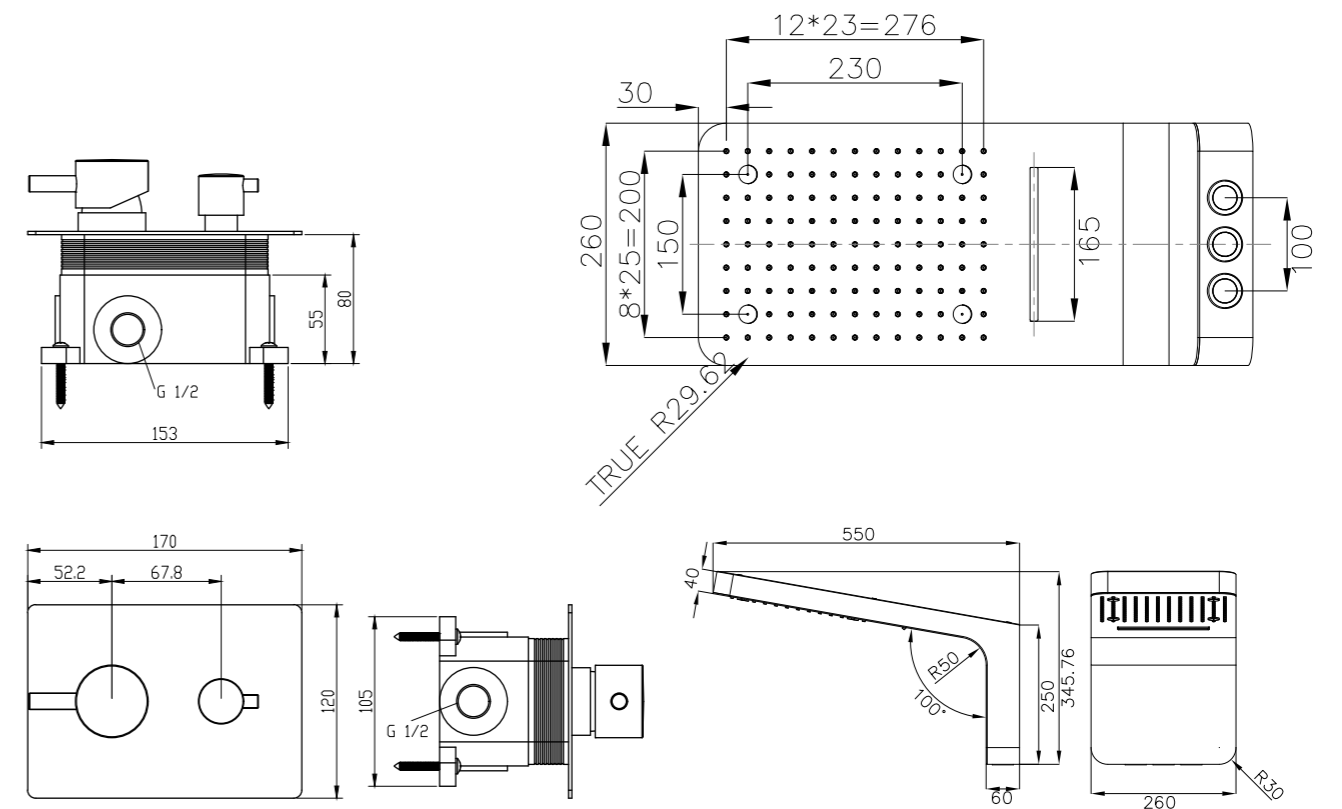

ONERAL-11
SR-03.11.136.01
Mirror Stainless Steel | Material
Chrome | Finish

Details
3-Function stainless steel top shower 550x260mm
with 3 button diverters
3-Function thermostatic mixer
ABS hand shower
Brass shower holder
PVC shower hose 1,5m