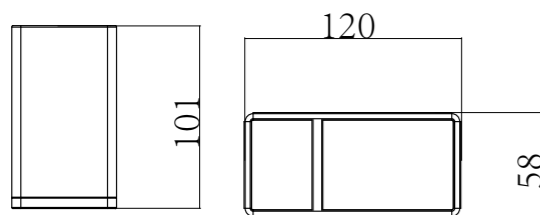

SOPA-03
SR-06.17.184.12
Soap Dish Holder | Product
Brass and Resin | Material
Colours Available: