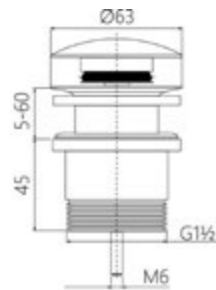

POPPY-02
SR-06.13.109.02
Universal Pop Up Waste | Product
Brass | Material
Matte Black-Chrome | Finish