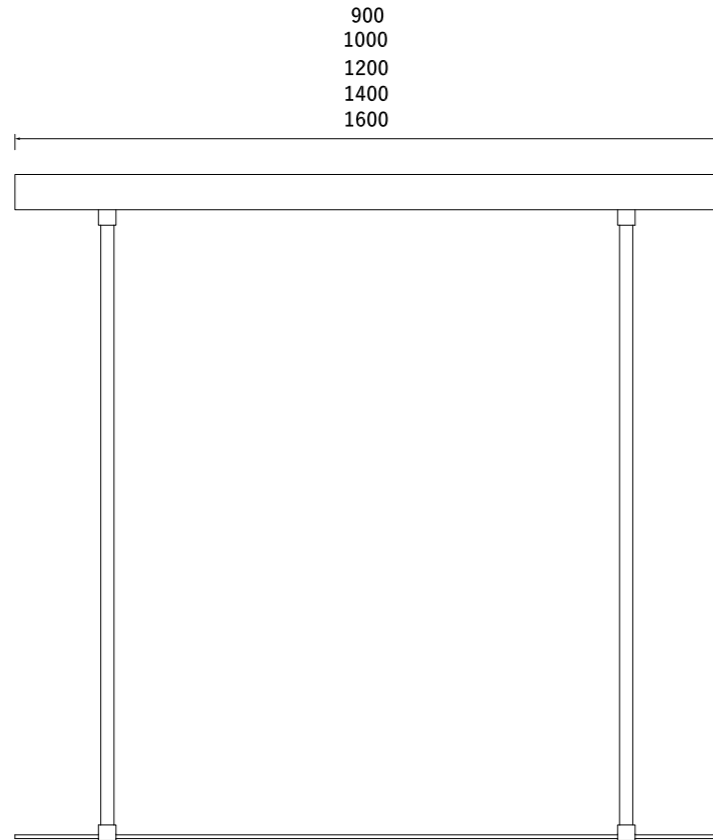

EXTATIC-02

Walk-In | Door Type
Aluminum Profile | Profiles
Stainless Steel | Wall Mounted Bracket
8mm | Glass Thickness
Black Anodize | Finish

- **900x2000** SR-07.36.172.02.17
- **1000x2000** SR-07.36.172.02.27
- **1200x2000** SR-07.36.172.02.33
- **1400x2000** SR-07.36.172.02.36
- **1600x2000** SR-07.36.172.02.37