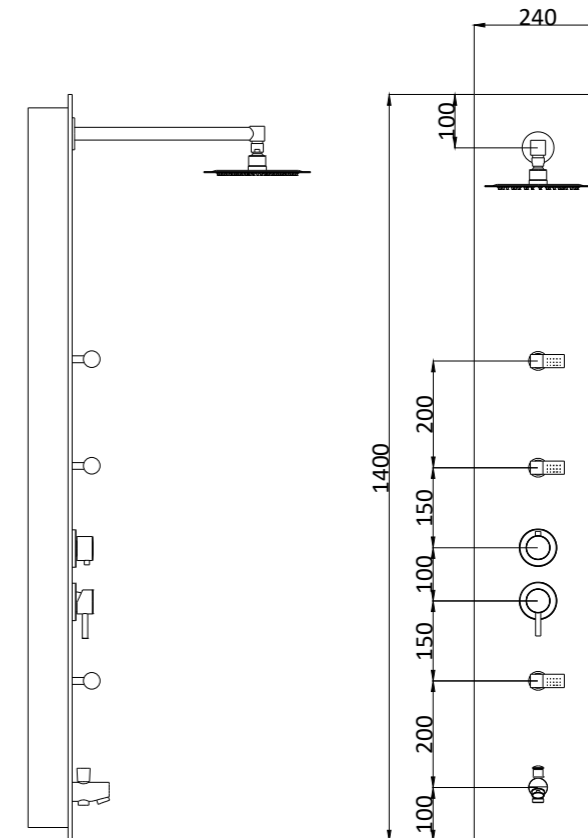

CLORA-07
1400x240mm | Size
Tempered Glass with Stainless Steel Back support | Material
Black | Finish

Details
4-Function normal mixer with diverter
ABS top shower
Brass shower arm
4 brass body jets
Brass shower holder
ABS hand shower
Brass spout
Stainless steel shower hose 1,5m