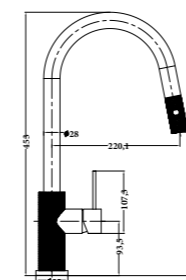

MIRATTO-02
SR-05.02.099.06

Tall Basin Mixer | Product
5L/Min | Water Rating
Brass Body | Material
Colours Available

MIRATTO-03
SR-05.04.100.06

Pull Out Kitchen Mixer | Product
5L/Min | Water Rating
Brass Body | Material
Colours Available