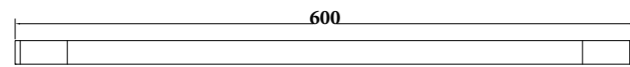

PALMIA-13
SR-06.19.043.01
Single Towel Rail 800mm | Product
Brass | Material
Colours Available