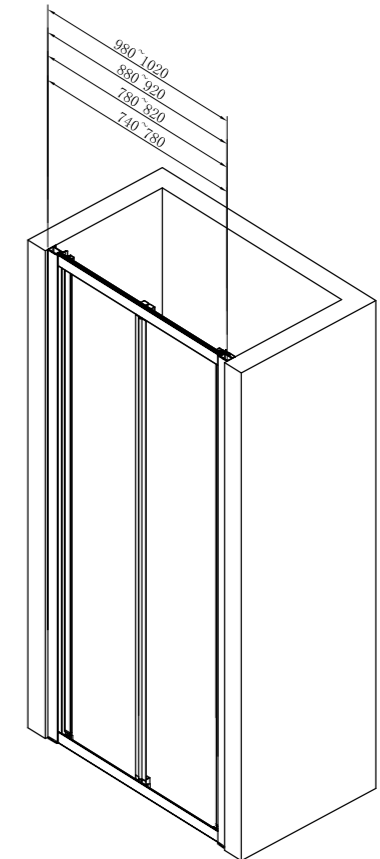

NTURE-01

Bi-Folding Door | Door Type
Plastic roller | Rollers
Aluminum Profile Concealed Construction with Cap On The Top | Profiles
(wall profile + post profile + cover profile)
Except the wall profile, the rest parts are pre-assembled | Pre-Assembly
4mm | Glass Thickness
20mm | Frame Extension
Stainless Steel Polished | Wall Mounted Bracket
Chrome | Finish

- **760x1900** SR-07.35.168.01.03
- **800x1900** SR-07.35.168.01.06
- **900x1900** SR-07.35.168.01.16
- **1000x1900** SR-07.35.168.01.25