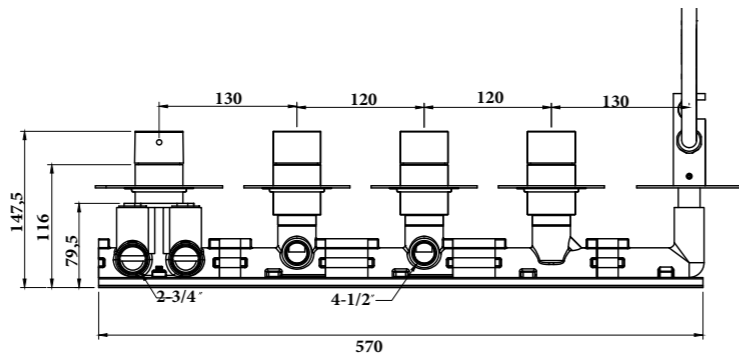

Details

- 3-Function normal thermostatic mixer with 3 diverters
- Stainless steel top shower 250x250mm,5mm
- Brass shower arm
- 4 sets brass body jets 124x124mm
- ABS hand shower
- Brass shower holder
- Stainless steel shower hose 1,5m