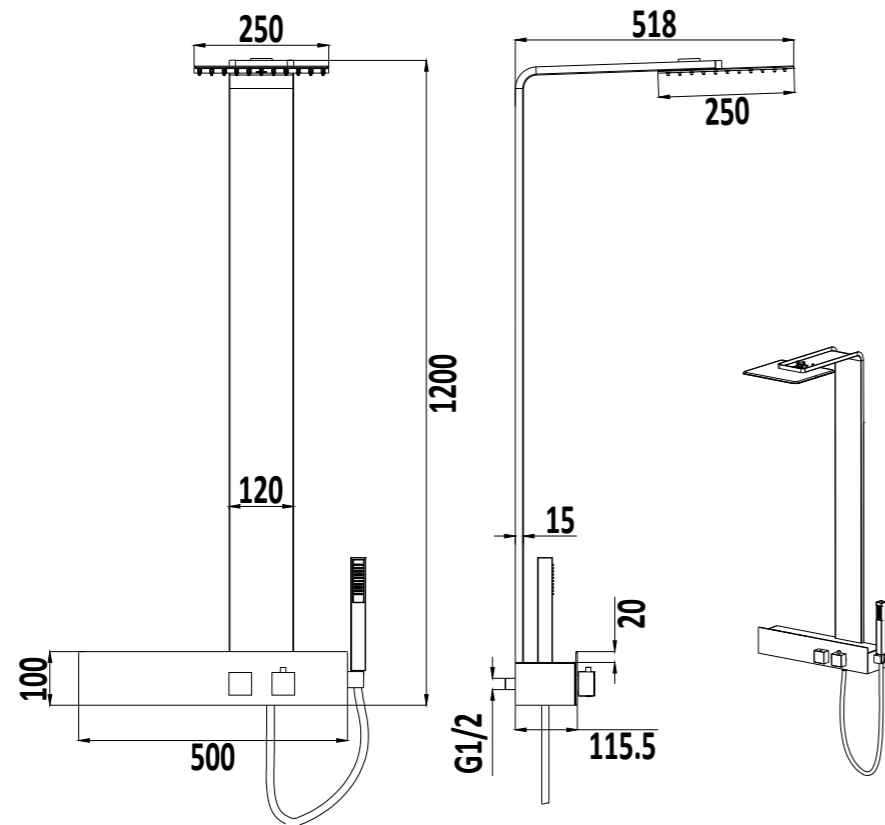

FOLICE-02
SR-03.09.119.02
1200x500mm | Size
Brushed Stainless Steel Frame | Material
Black matte | Finish

Details
2-Function thermostatic mixer with diverter
Brass hand shower
Stainless steel hand shower
Brass shower holder
PVC shower hose 1,5m
Shelf