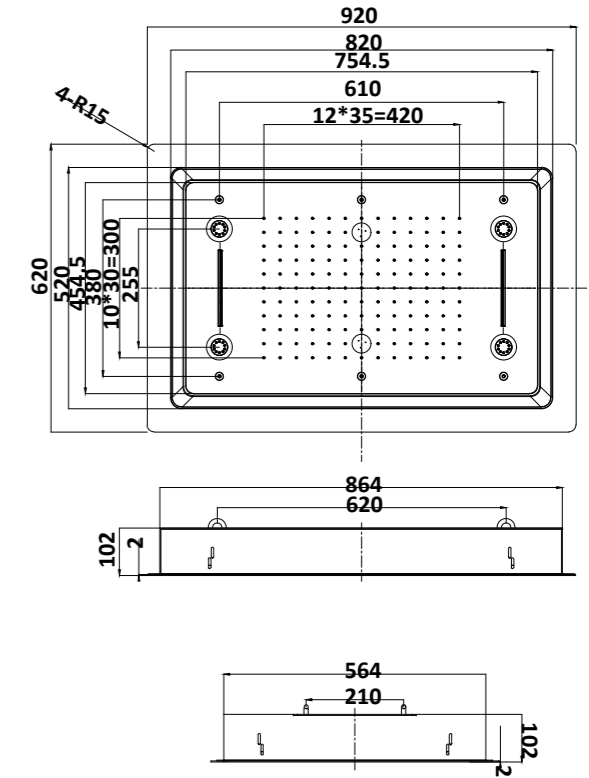

ONERAL-07
SR-03.11.131.03
Stainless Steel | Material
Brushed Nickel | Finish

Details
4-Function stainless steel ceiling top shower 920x620mm
LED light
5-Function thermostatic mixer with 2 3way diverters
ABS hand shower
Brass shower holder
PVC shower hose 1,5m
Shelf