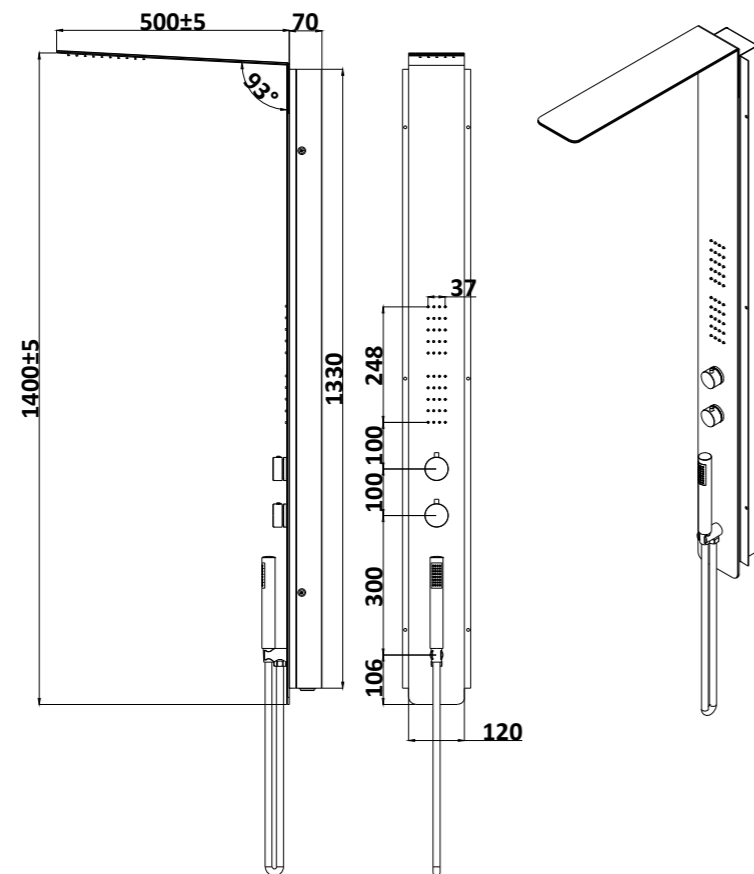

SATURE-01
SR-03.11.122.09
1400x120mm | Size
Brushed Stainless Steel Frame | Material
Satin | Finish

Details
3-Function rotary normal mixer with diverter
Stainless steel top shower
2 sets stainless steel body jets
ABS hand shower
Stainless steel hand shower
Brass shower holder
Stainless steel shower hose 1,5m