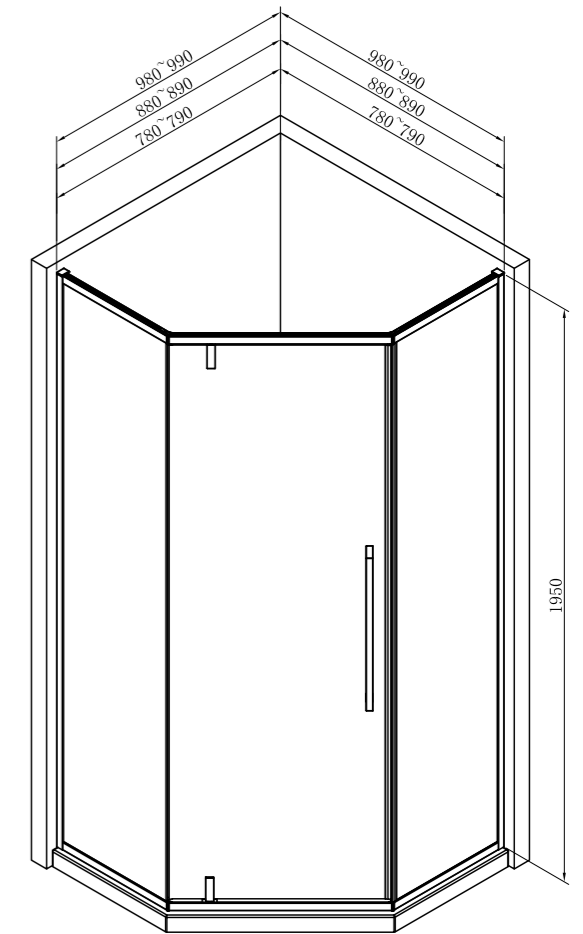

PIVOTTE-01

Pivote Door | Door Type
Square Zinc Pivot Hinge Top and Bottom | Hinges
Stainless Steel 500mm | Door Handle
Aluminum Profile | Profiles
6mm | Glass Thickness
10mm | Frame Extension
Matte Black | Finish

- **800x800x1950** SR-07.33.164.02.09
- **900x900x1950** SR-07.33.164.02.19
- **1000x1000x1950** SR-07.33.164.02.29