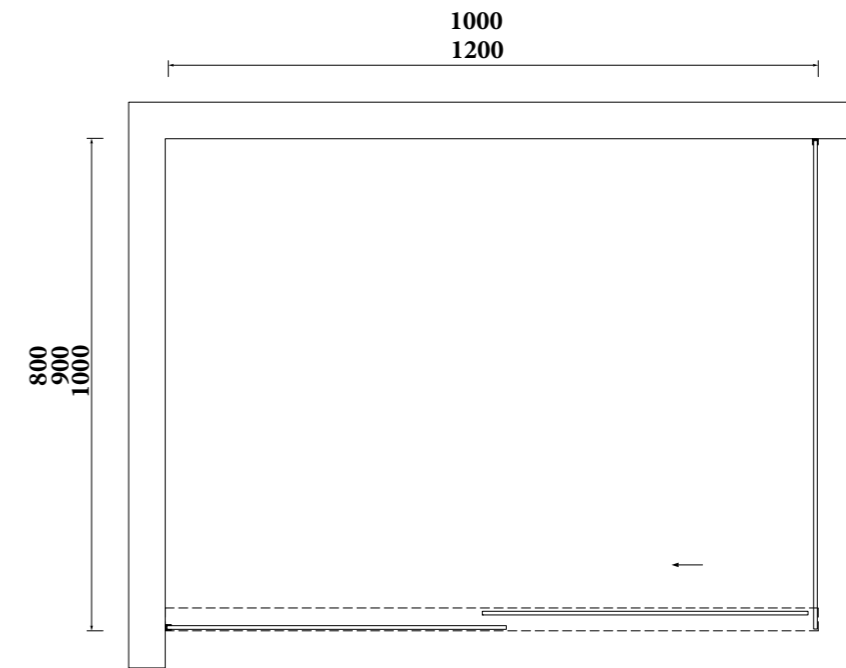

STORIA-02

Softclose Sliding Door | Door Type
Stainless Steel Roller[2pcs] | Rollers
Stainless Steel | Door Handle
Aluminum Profile | Profiles
8mm | Glass Thickness
Black Anodize | Finish

- **800x1000x2000**
- **800x1200x2000**
- **900x1200x2000**
- **1000x1200x2000**

- SR-07.30.147.02.12
- SR-07.30.147.02.14
- SR-07.30.147.02.23
- SR-07.30.147.02.31