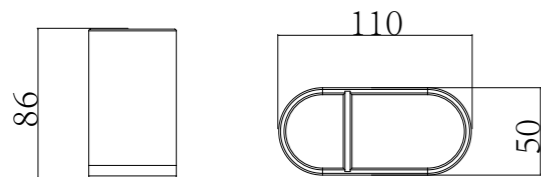

LUSTA-03
SR-06.17.190.12
Soap Dish Holder | Product
Brass and Resin | Material
Colours Available: