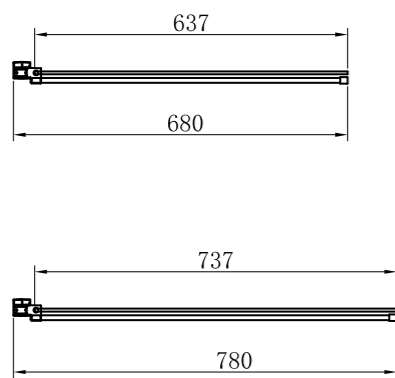

GLAME-01

Bath screen with pivot | Door Type
Aluminum Profile Concealed Construction with
Cap On The Top | Profiles
(wall profile + post profile + cover profile)
6mm | Glass Thickness
Reversible | Installation Direction
Chrome | Finish

- **700x1400** SR-07.37.175.01.01
- **800x1400** SR-07.37.175.01.04
- **700x1500** SR-07.37.175.01.02
- **800x1500** SR-07.37.175.01.05

GLAME-02

Bath screen with pivot | Door Type
Aluminum Profile Concealed Construction with
Cap On The Top | Profiles
(wall profile + post profile + cover profile)
6mm | Glass Thickness
Reversible | Installation Direction
Matte Black | Finish

- **700x1400** SR-07.37.175.02.01
- **800x1400** SR-07.37.175.02.04
- **700x1500** SR-07.37.175.02.02
- **800x1500** SR-07.37.175.02.05