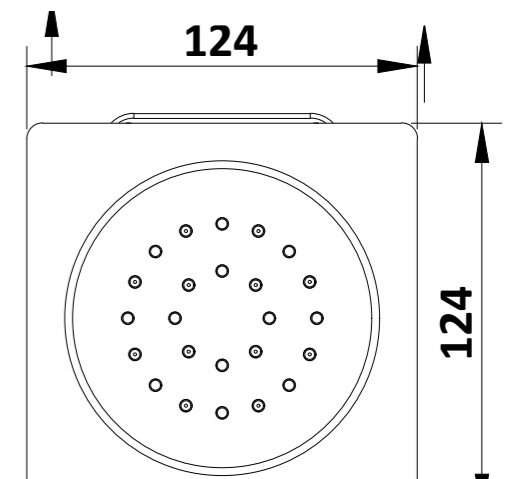

Details

- 5-Function stainless steel ceiling top shower 1000x700mm
- 2 Bluetooth speakers
- LED light
- 6-Function thermostatic mixer with 2 3way diverters
- ABS hand shower
- 6 sets brass body jets 124x124mm
- Brass shower holder
- PVC shower hose 1,5m
- Shelf