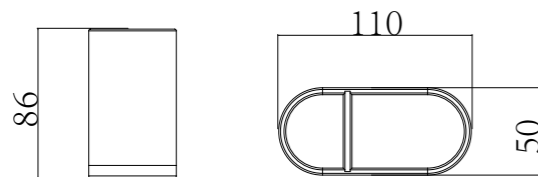

LUSTA-03
SR-06.17.190.13
Soap Dish Holder | Product
Brass and Resin | Material
Colours Available: