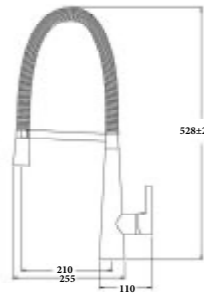

BONIA-01
SR-02.04.091.01
Gamma Pull Out Spray Sink Mixer | Product
7L/Min | Water Rating
Brass Body | Material
Black Chrome | Finish