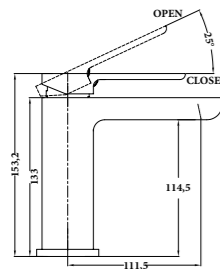

CARA-02
SR-01.02.078.02
Tall Basin Mixer | Product
6L/Min | Water Rating
Brass Body | Material
Colours Available