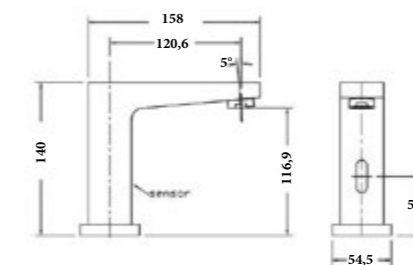

AURALL-03
SR-04.42.226.02

Basin Sensor Tap
Material: Brass Body
Colours Available: