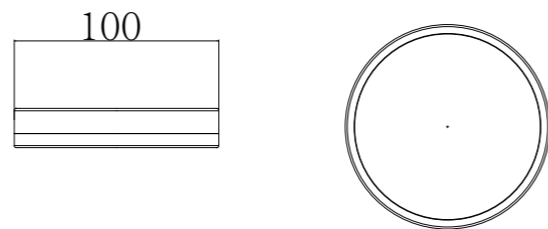

LUSTA-03
SR-06.17.190.10
Soap Dish Holder | Product
Brass and Resin | Material
Colours Available:

LUSTA-01
SR-06.26.191.11
Storage Box | Product
Brass, Resin and Stainless Steel [304] | Material
Colours Available: