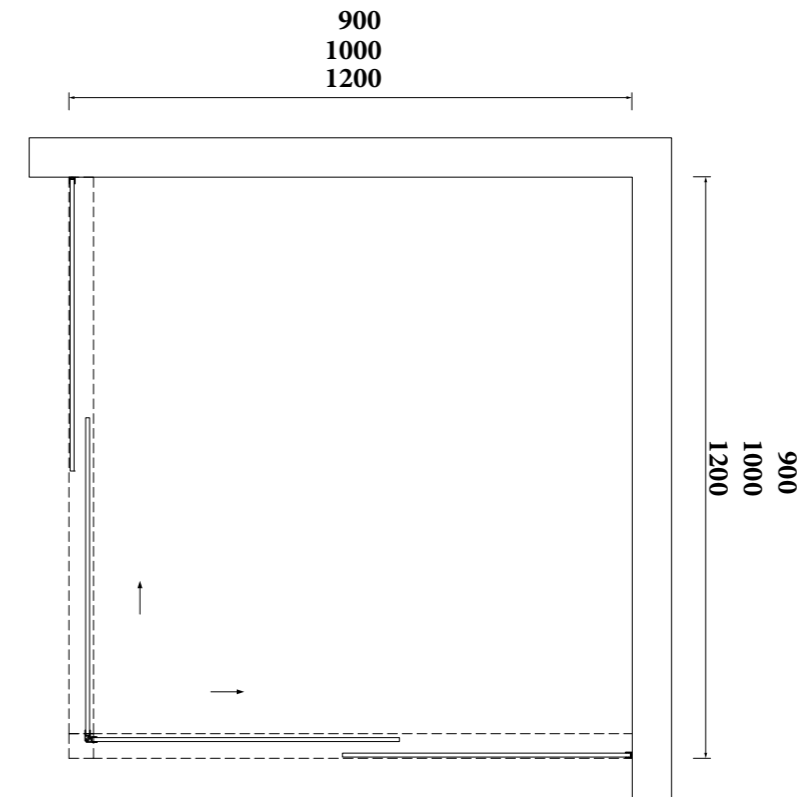

900x900x2000	SR-07.30.148.02.20
900x1000x2000	SR-07.30.148.02.21
1000x1000x2000	SR-07.30.148.02.30
1000x1200x2000	SR-07.30.148.02.31
1200x1200x2000	SR-07.30.148.02.34

JACORE-01

Sliding Door | Door Type
 Top Round Brass Single Roller | Rollers
 Stainless Steel 500mm | Door Handle
 Aluminum Profile | Profiles
 6mm | Glass Thickness
 10mm | Frame Extension
 Chrome | Finish