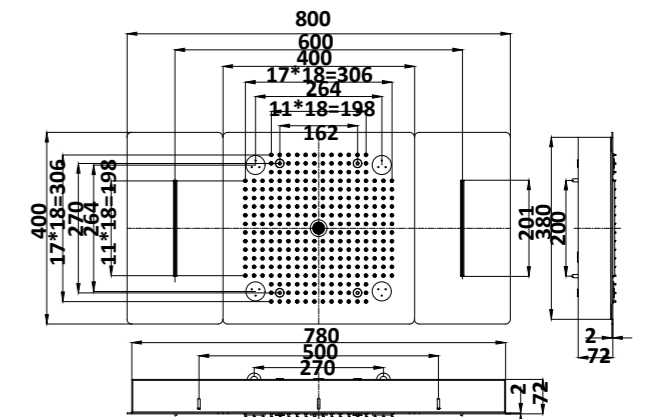

Details

- 4-Function stainless steel ceiling top shower 800x400mm
- 6-Function thermostatic mixer with 2 3way diverters
- ABS hand shower
- Brass shower holder
- PVC shower hose 1,5m
- Shelf