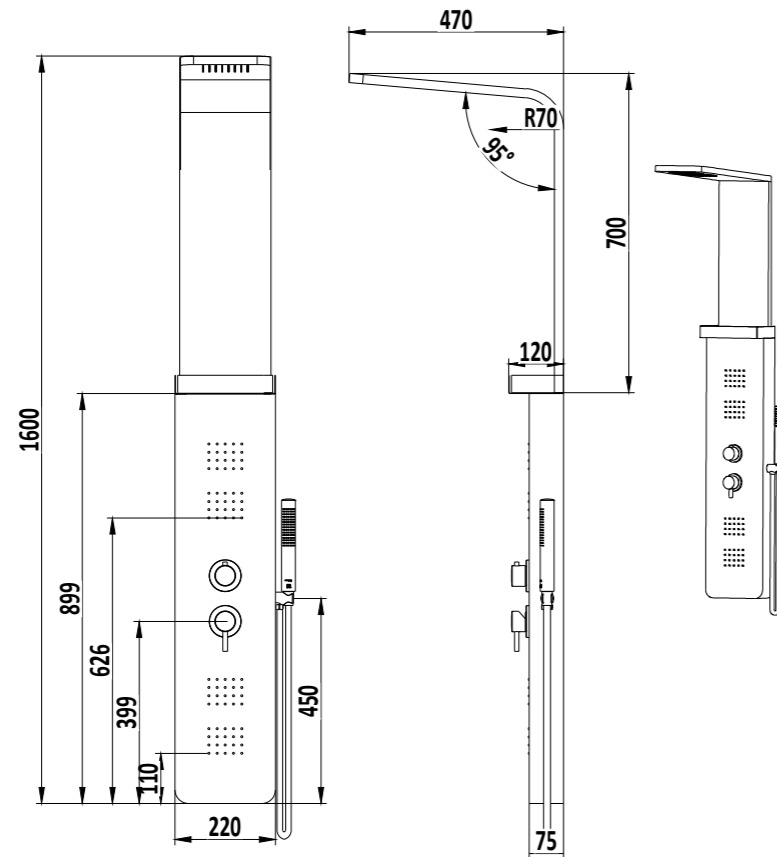

CLORA-04
SR-03.10.145.09
1600x220mm | Size
Brushed Stainless Steel Frame | Material
Satin | Finish

Details
3-Function normal mixer with diverter
Stainless steel top shower
2 sets stainless steel body jets
Stainless steel shelf
ABS hand shower
Brass shower holder
Stainless steel shower hose 1,5m