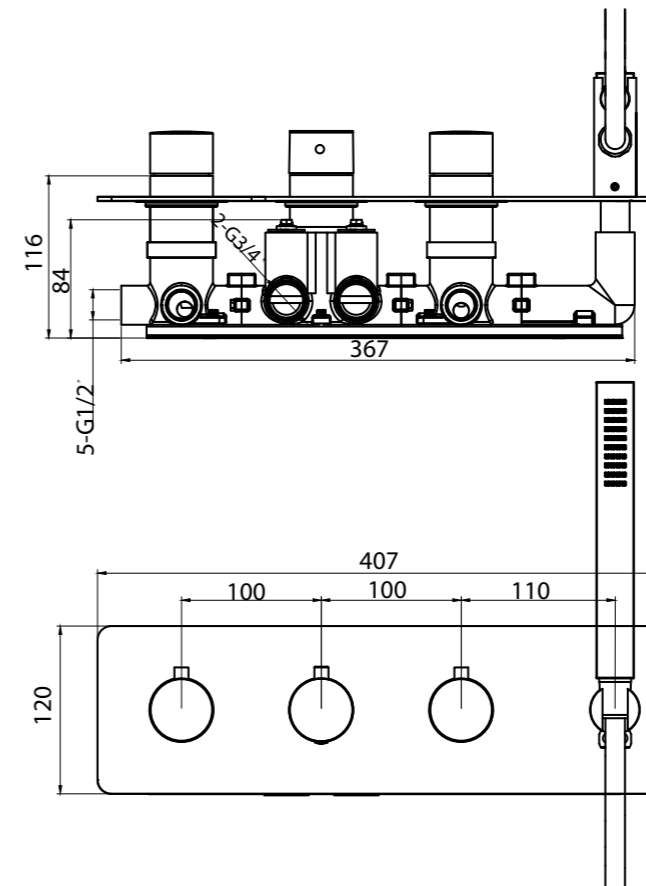

ONERAL-09
SR-03.11.129.01

Mirror Stainless Steel | Material
Chrome | Finish

Details

- 5-Function stainless steel ceiling top shower 1000x700mm
- 2 Bluetooth speakers
- LED light
- 6-Function thermostatic mixer with 2 3way diverters
- ABS hand shower
- 6 sets brass body jets 124x124mm
- Brass shower holder
- PVC shower hose 1,5m
- Shelf