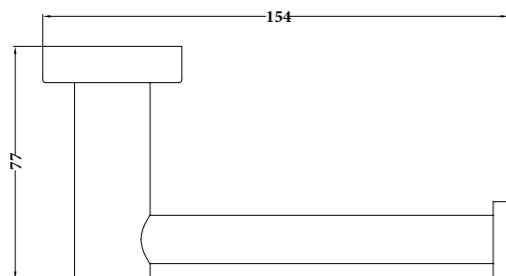

MUSA-12
SR-06.19.016.04
Towel Rack | Product
Stainless Steel[304] | Material
Colours Available