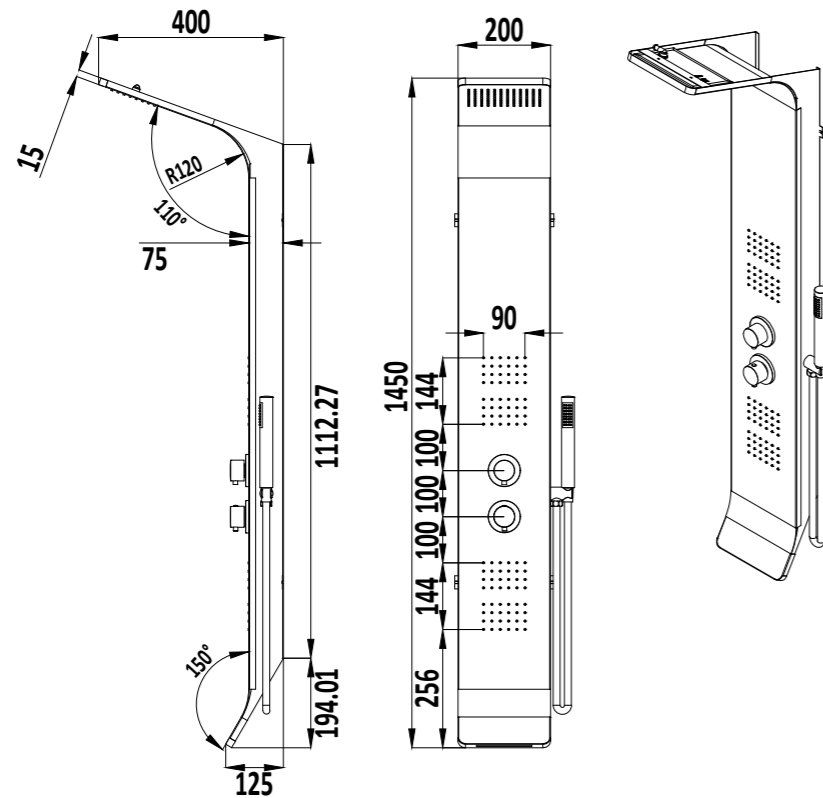

CLORA-02
SR-03.10.143.09
1450x200mm | Size
Brushed Stainless Steel Frame | Material
Satin & Black Back | Finish

Details
3-Function rotary mechanical mixer with diverter
Stainless steel top shower
Stainless steel body jets
ABS hand shower
Brass shower holder
Stainless steel shower hose 1,5m