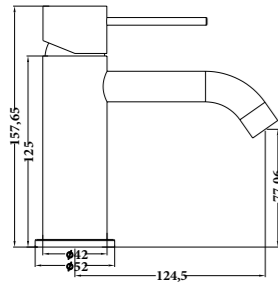

MUSA-02
SR-01.02.002.04
Tall Basin Mixer | Product
5L/Min | Water Rating
Brass Body | Material
Colours Available