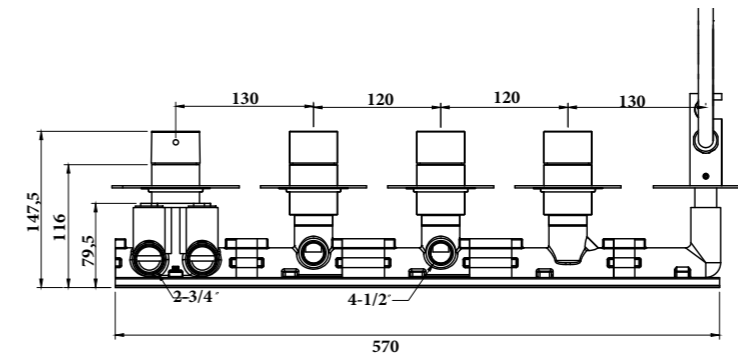

Details

- 3-Function normal thermostatic mixer with 3 diverters
- Stainless steel top shower 250x250mm,5mm
- Brass shower arm
- 4 sets brass body jets 124x124mm
- ABS hand shower
- Brass shower holder
- Stainless steel shower hose 1,5m