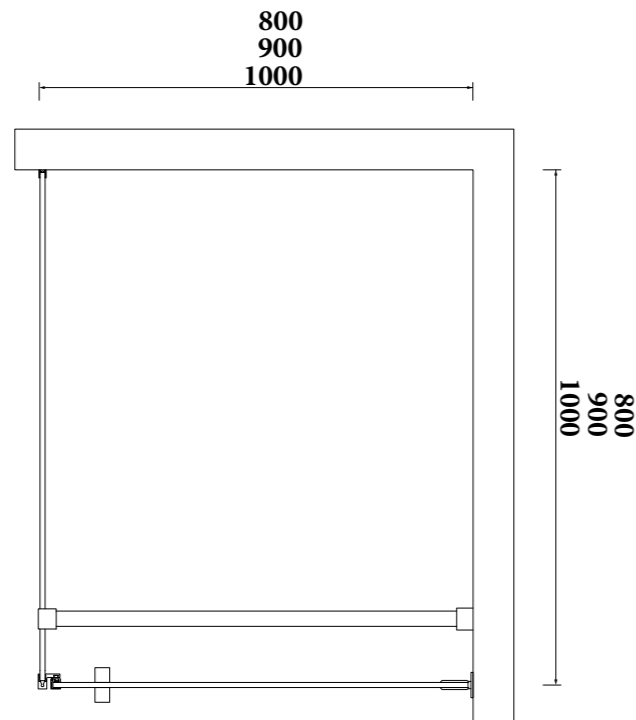

SENSY-02
Hinged Door | Door Type
Stainless Steel [304] | Hinges
Aluminum | Support Bar
Stainless Steel | Door Handle
Aluminum Profile | Profiles
8mm | Glass Thickness
Black Anodize | Finish

800x800x2000	SR-07.32.155.02.10
900x900x2000	SR-07.32.155.02.20
1000x1000x2000	SR-07.32.155.02.30

SENSY-03
Hinged Door | Door Type
Stainless Steel [304] | Hinges
Aluminum | Support Bar
Stainless Steel | Door Handle
Aluminum Profile | Profiles
8mm | Glass Thickness
Black Anodize | Finish

800x800x2000	SR-07.32.156.02.10
800x1000x2000	SR-07.32.156.02.12
800x1200x2000	SR-07.32.156.02.14
900x900x2000	SR-07.32.156.02.20
1000x1000x2000	SR-07.32.156.02.30