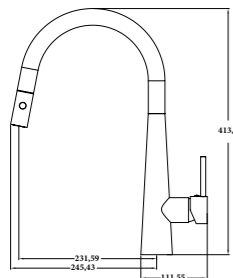

CELIA-04
SR-02.04.095.03
Pull Out Sink Mixer with Vegie Spray | Product
5L/Min | Water Rating
Brass Body | Material
Brushed Nickel | Finish