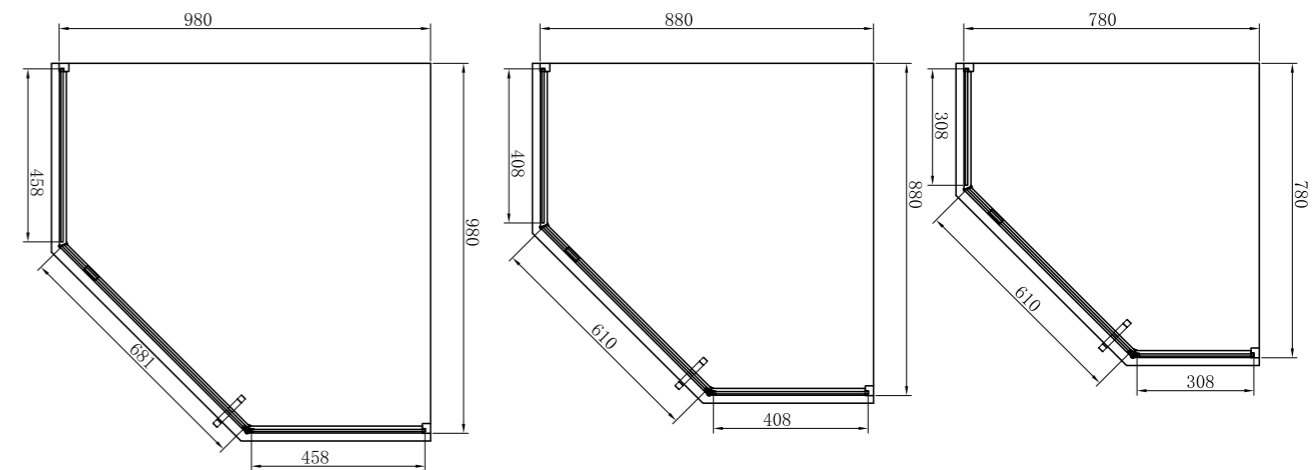

PIVOTTE-01

Pivote Door | Door Type
Square Zinc Pivot Hinge Top and Bottom | Hinges
Stainless Steel 500mm | Door Handle
Aluminum Profile | Profiles
6mm | Glass Thickness
10mm | Frame Extension
Matte Black | Finish

- **800x800x1950** SR-07.33.164.02.09
- **900x900x1950** SR-07.33.164.02.19
- **1000x1000x1950** SR-07.33.164.02.29