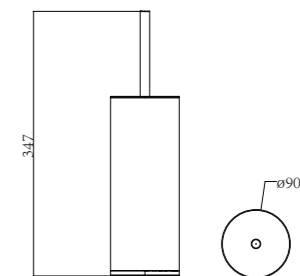

LUSTA-04
SR-06.29.194.13
Tumbler Holder | Product
Brass and Resin | Material
Colours Available: