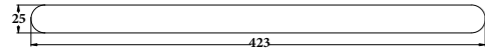

LUME-15
SR-06.17.031.05
Soap Dish Holder | Product
Stainless Steel[304] | Material
Colours Available