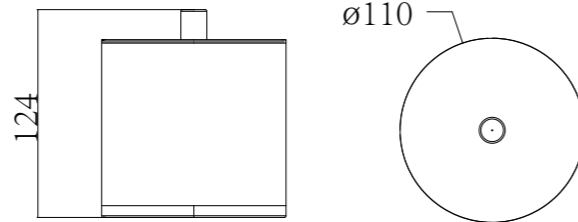

NUCCIA-01
SR-06.17.196.01
Soap Dish Holder | Product
Stainless Steel [304] | Material
Colours Available: