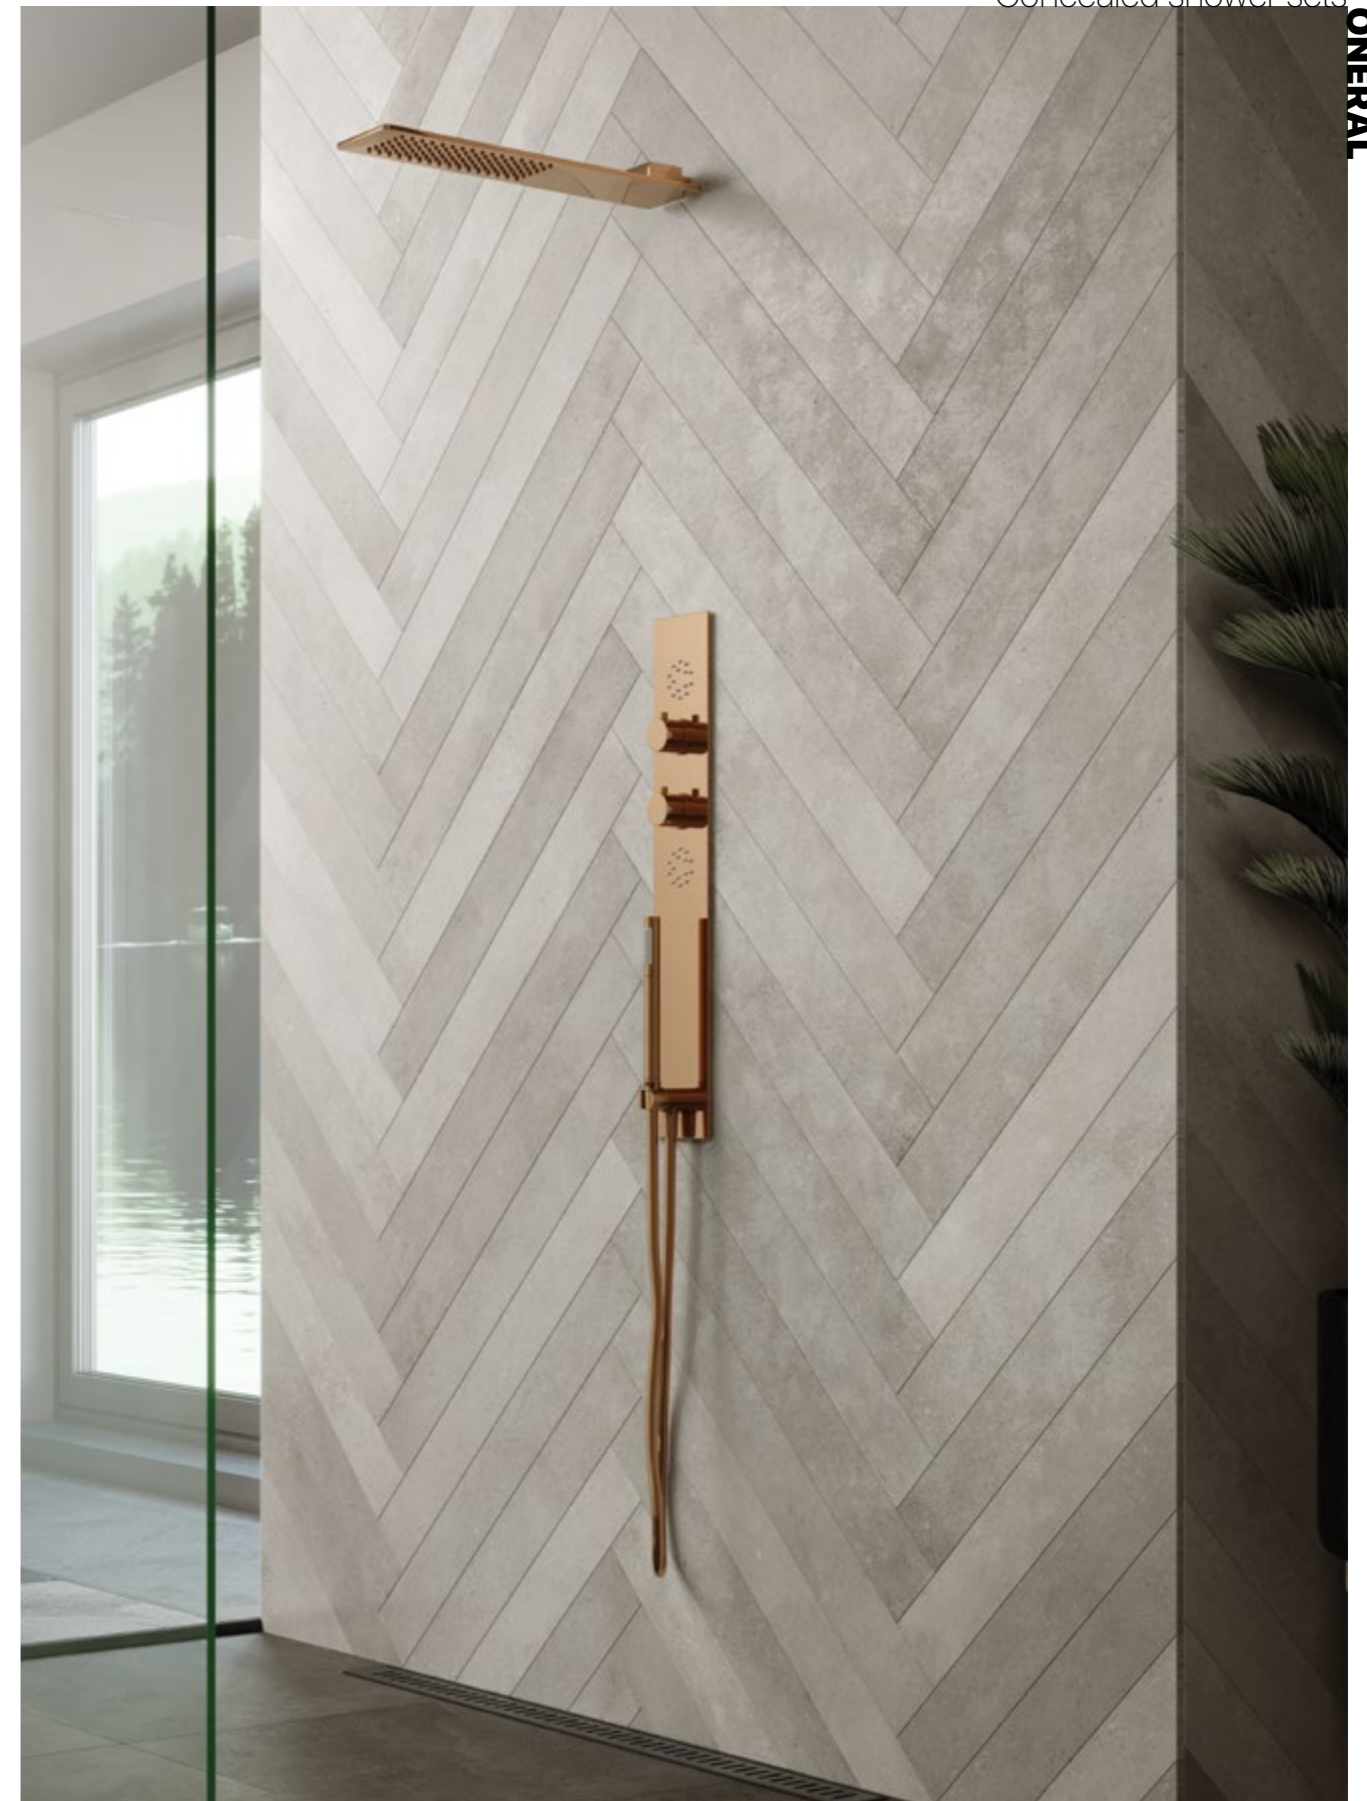

ONERAL-13
SR-03.11.123.01

500x120mm, 700x120mm | Size
Mirror Stainless Steel | Material
Chrome | Finish

Details

- 3-Function rotary normal mixer with diverter
- Stainless steel top shower
- 2 sets stainless steel body jets
- Brass hand shower
- ABS hand shower
- Brass shower holder
- Stainless steel shower hose 1,5m

ONERAL-14
SR-03.11.124.06
 500x120mm, 700x120mm | Size
 Brushed Stainless Steel | Material
 Rose Gold | Finish

Details
 3-Function rotary normal mixer with diverter
 Stainless steel top shower
 2 sets stainless steel body jets
 Brass hand shower
 Stainless steel hand shower
 Brass shower holder
 Stainless steel shower hose 1,5m