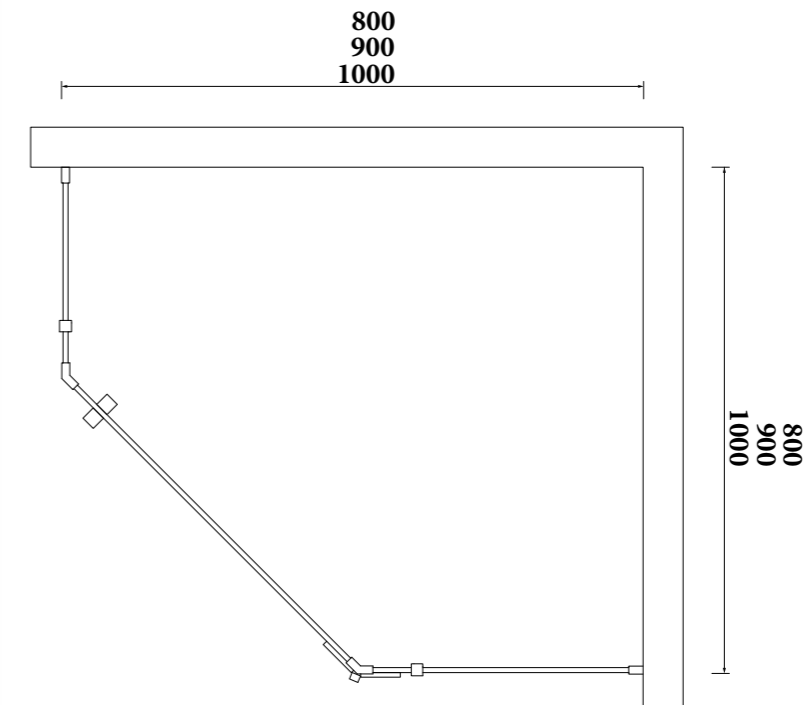

SENSY-06
Hinged Door | Door Type
Stainless Steel [304] | Hinges
Aluminum | Support Bar
Stainless Steel | Door Handle
Aluminum Profile | Profiles
8mm | Glass Thickness
Black Anodize | Finish

- **800x800x2000** SR-07.32.159.02.10
- **900x900x2000** SR-07.32.159.02.20
- **1000x1000x2000** SR-07.32.159.02.30