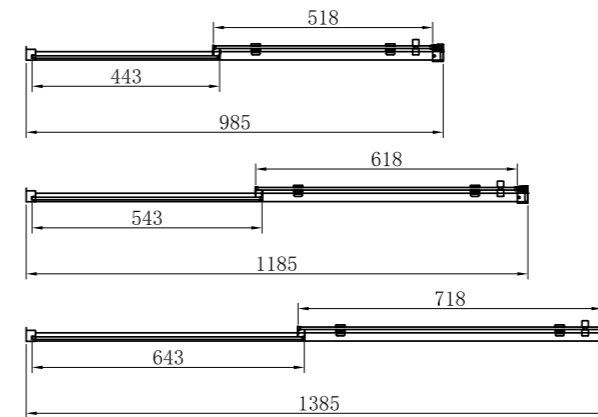

JACORE-02

Sliding Door | Door Type
Top Round Brass Single Roller | Rollers
Stainless Steel 500mm | Door Handle
Aluminum Profile | Profiles
6mm | Glass Thickness
10mm | Frame Extension
Matte Black | Finish

- **1000X1950** SR-07.31.149.02.26
- **1200X1950** SR-07.31.149.02.32
- **1400X1950** SR-07.31.149.02.35