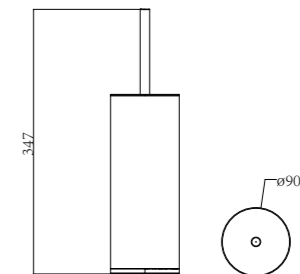

LUSTA-04
SR-06.29.194.12
Tumbler Holder | Product
Brass and Resin | Material
Colours Available: