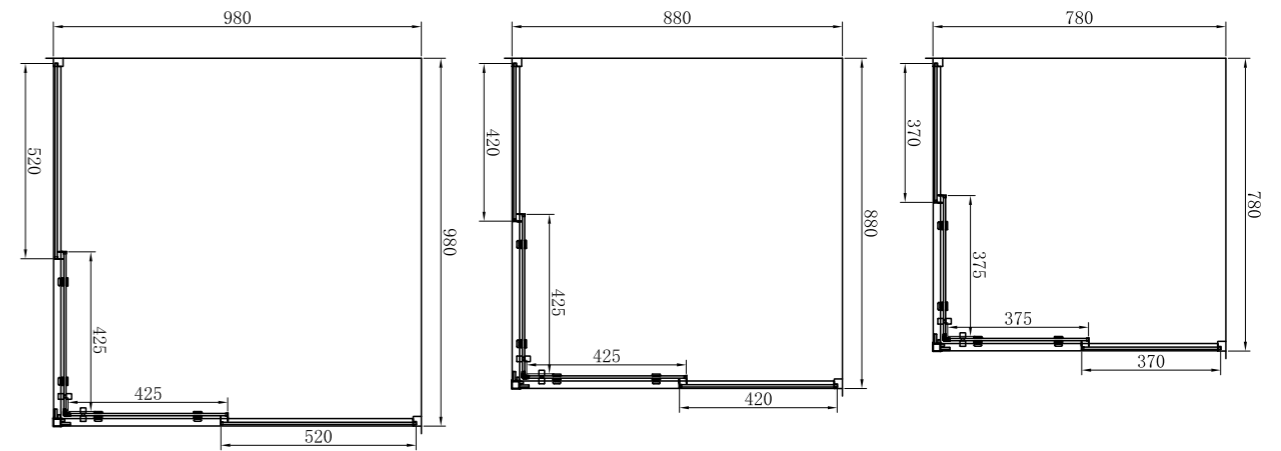

JACORE-04

Double Sliding Door | Door Type
Top Round Brass Single Roller | Rollers
Stainless Steel 500mm | Door Handle
Aluminum Profile | Profiles
6mm | Glass Thickness
10mm | Frame Extension
Chrome | Finish

- **800x800x1950** SR-07.31.151.01.09
- **900x900x1950** SR-07.31.151.01.19
- **1000x1000x1950** SR-07.31.151.01.29