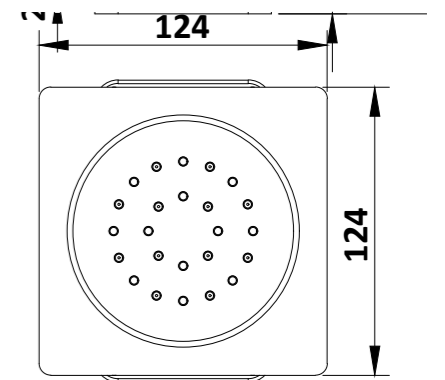

Details

- 3-Function normal thermostatic mixer with 3 diverters
- Stainless steel top shower 250x250mm,5mm
- Brass shower arm
- 4 sets brass body jets 124x124mm
- ABS hand shower
- Brass shower holder
- Stainless steel shower hose 1,5m