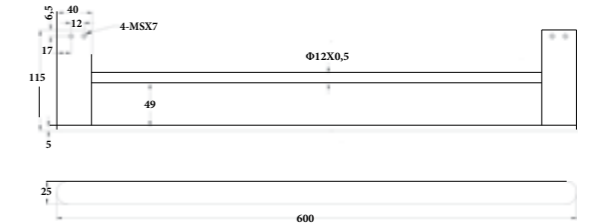

LUME-11
SR-06.19.027.05
Double Towel Rail 600mm | Product
Stainless Steel[304] | Material
Colours Available