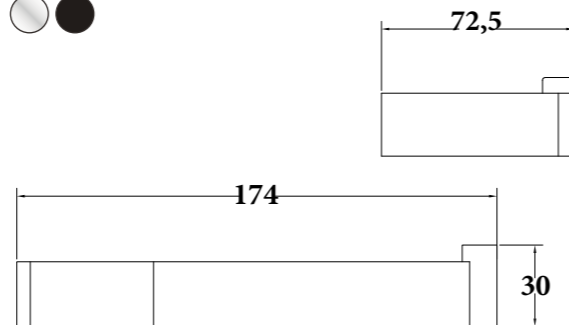

PALMIA-07
SR-06.18.038.01
Hand Towel Rail | Product
Brass | Material
Colours Available