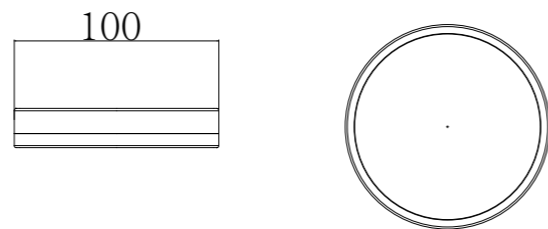

LUSTA-01
SR-06.26.191.13
Storage Box | Product
Brass, Resin and Stainless Steel [304] | Material
Colours Available: