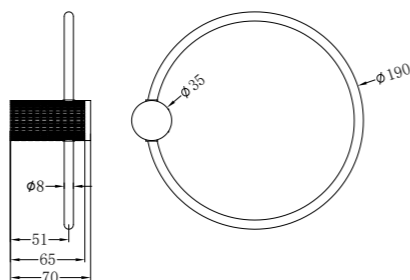

MIRATTO-09
SR-05.20.106.06
Toilet Roll Holder | Product
Brass | Material
Colours Available