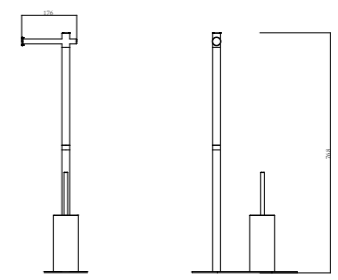

Single Pole Toilet Paper | Product
Brass, Resin and Stainless Steel [304] | Material
Colours Available: