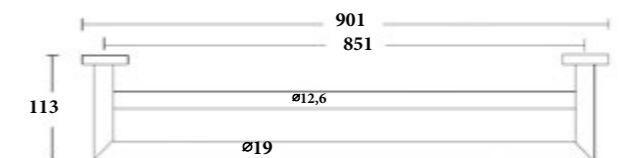

Double Towel Rail 900mm | Product
Brass | Material
Colours Available