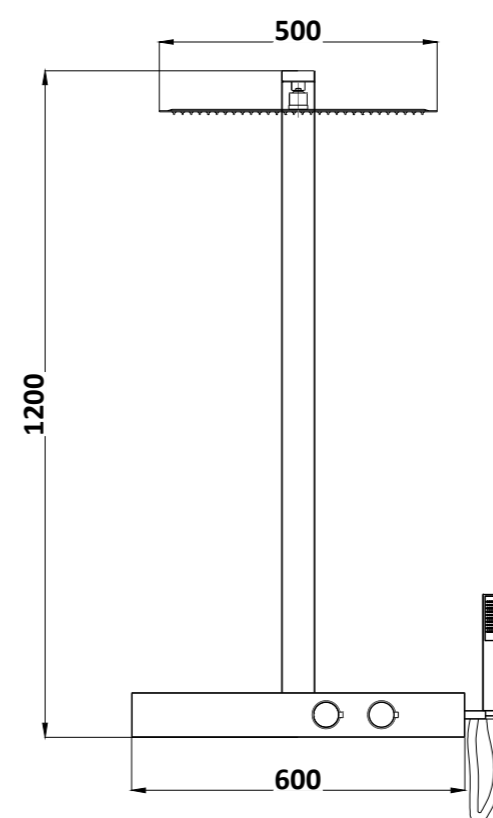

FOLICE-01
SR-03.09.120.09
 1200x600mm | Size
 Brushed Stainless Steel Frame | Material
 Satin | Finish

Details
 2-Function thermostatic mixer with diverter
 Stainless steel top shower 300x500mm
 Brass hand shower
 Stainless steel hand shower
 Brass shower holder
 Stainless steel shower hose 1,5m
 Shelf