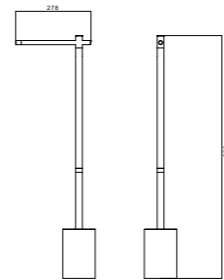

Single Pole Towel Rack | Product
Brass and Stainless Steel [304] | Material
Colours Available: