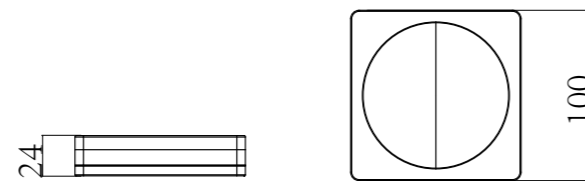

SOPA-01
SR-06.26.185.12
Storage Box | Product
Brass, Resin and Stainless Steel [304] | Material
Colours Available: