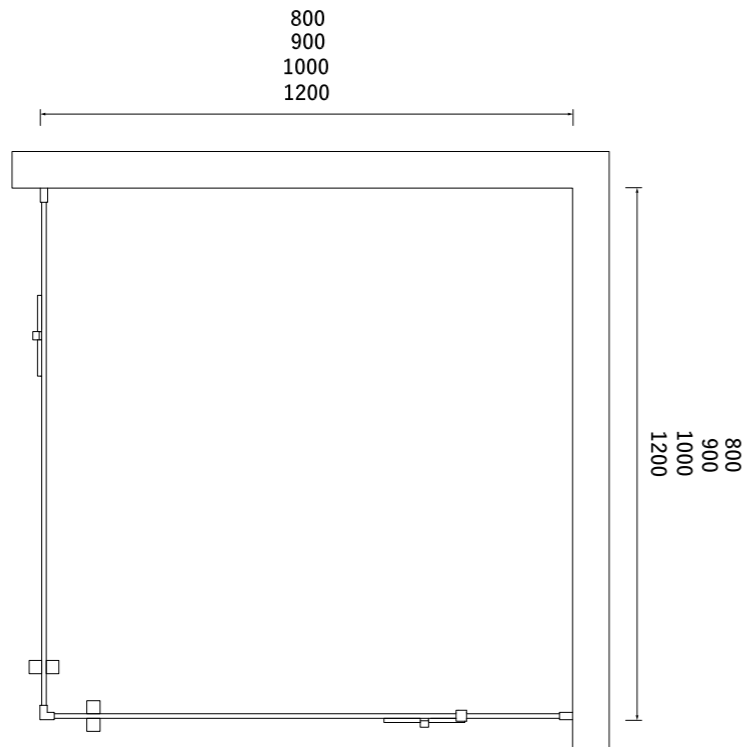

SENSY-09
Hinged Door | Door Type
Stainless Steel [304] | Hinges
Aluminum | Support Bar
Stainless Steel | Door Handle
Aluminum Profile | Profiles
8mm | Glass Thickness
Black Anodize | Finish

800x800X2000	SR-07.32.162.02.10
900x900X2000	SR-07.32.162.02.20
1000x1000X2000	SR-07.32.162.02.30
1200x1200X2000	SR-07.32.162.02.34

SENSY-10
Hinged Door | Door Type
Stainless Steel [304] | Hinges
Aluminum | Support Bar
Stainless Steel | Door Handle
Aluminum Profile | Profiles
8mm | Glass Thickness
Black Anodize | Finish

800x1000X2000	SR-07.31.163.02.12
800x1200X2000	SR-07.31.163.02.14
900x1200X2000	SR-07.31.163.02.23
900x1400X2000	SR-07.31.163.02.24