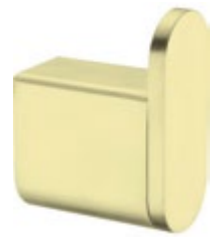

LUME-06
SR-06.16.022.05
Robe Hook | Product
Stainless Steel[304] | Material
Colours Available