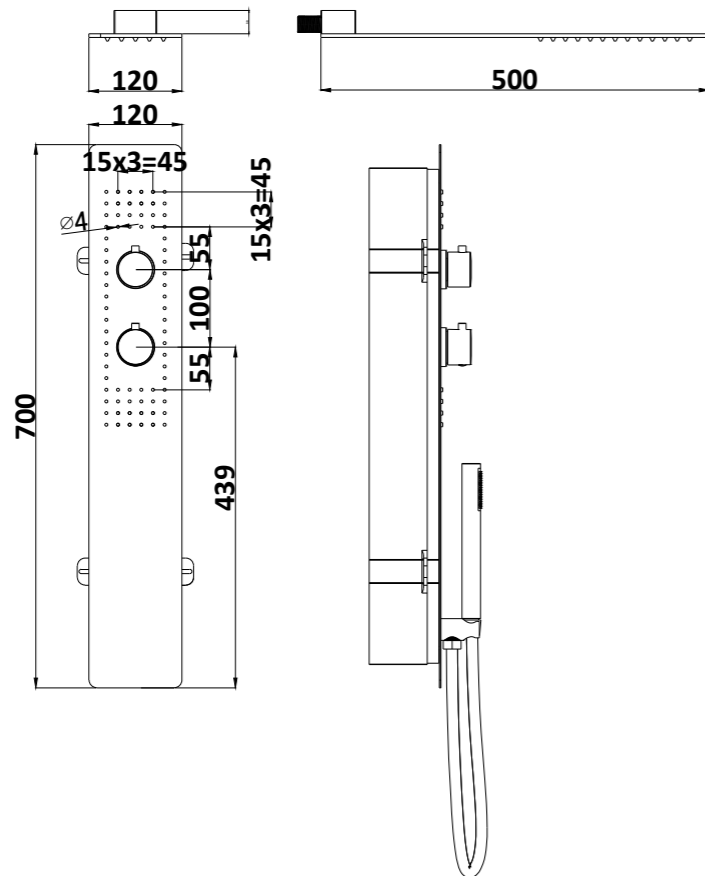

ONERAL-15
SR-03.11.125.05
500x120mm, 700x120mm | Size
Brushed Stainless Steel | Material
Gold | Finish

1. **Details**
- 3-Function rotary normal mixer with diverter
  - Stainless steel top shower
  - Stainless steel body jets
  - Brass hand shower
  - Brass shower holder
  - Stainless steel shower hose 1,5m