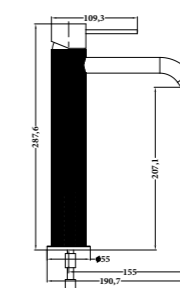

MIRATTO-02
SR-05.02.099.06

Tall Basin Mixer | Product
5L/Min | Water Rating
Brass Body | Material
Colours Available

MIRATTO-03
SR-05.04.100.06

Pull Out Kitchen Mixer | Product
5L/Min | Water Rating
Brass Body | Material
Colours Available