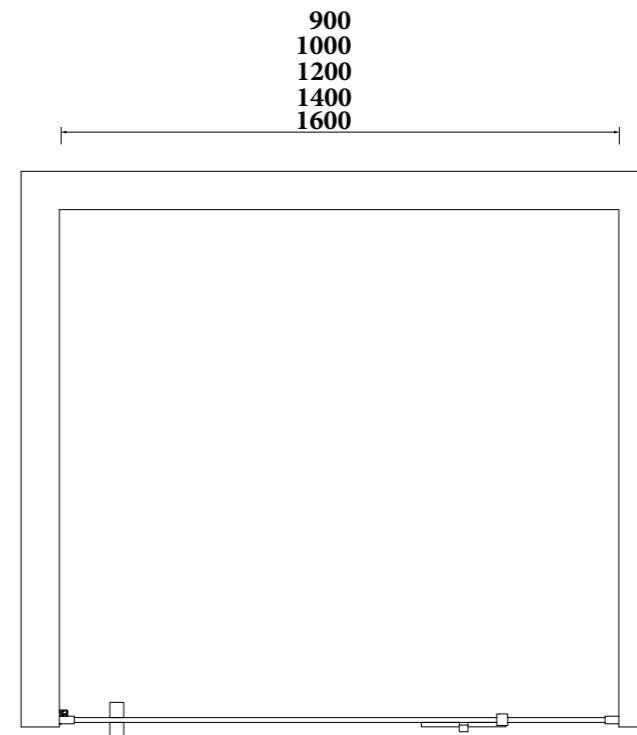

SENSY-08
Hinged Door | Door Type
Stainless Steel [304] | Hinges
Aluminum | Support Bar
Stainless Steel | Door Handle
Aluminum Profile | Profiles
8mm | Glass Thickness
Black Anodize | Finish

- **900x2000** SR-07.32.161.02.17
- **1000x2000** SR-07.32.161.02.27
- **1200x2000** SR-07.32.161.02.33
- **1400x2000** SR-07.32.161.02.36
- **1600x2000** SR-07.32.161.02.37