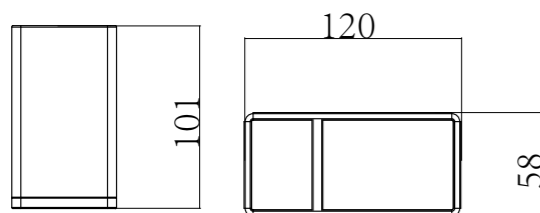

SOPA-03
SR-06.17.184.10
Soap Dish Holder | Product
Brass and Resin | Material
Colours Available: