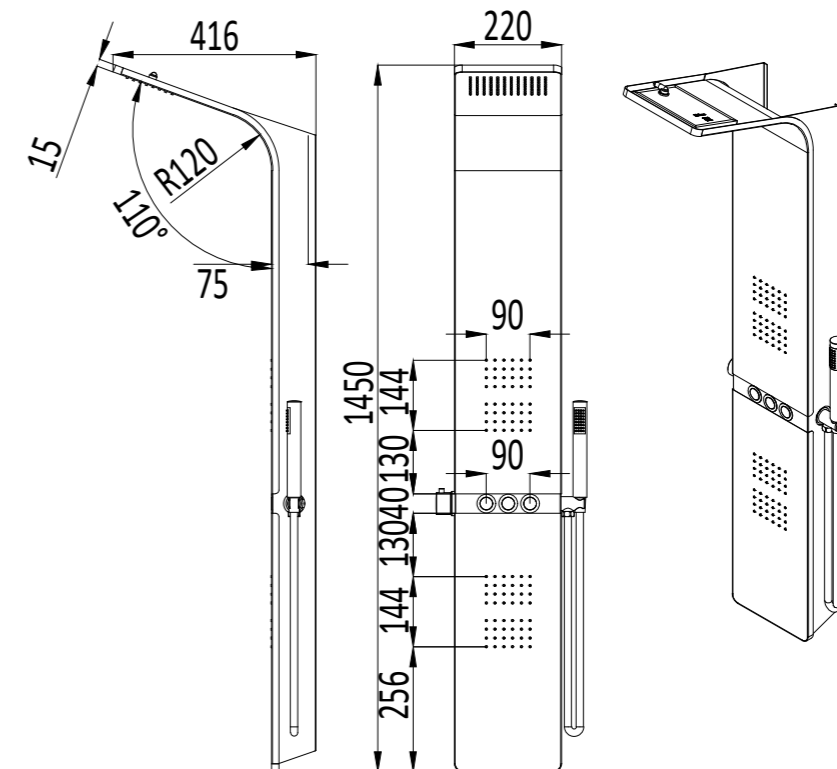

CLORA-01
SR-03.10.097.05
1450x220mm | Size
Brushed Stainless Steel Frame | Material
Brushed Gold & Black Back | Finish

Details
Rotary normal mixer with 3 push button diverters
Stainless steel top shower
Stainless steel body jets
Brass hand shower
Brass shower holder
Stainless steel shower hose 1,5m