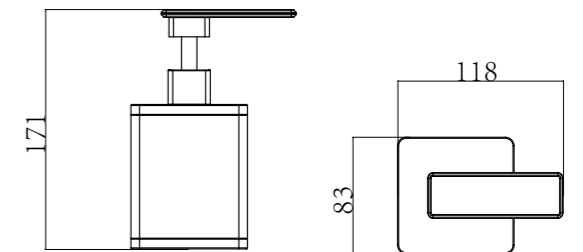

SOPA-02
SR-06.27.186.13
Toothbrush Holder | Product
Brass and Resin | Material
Colours Available: