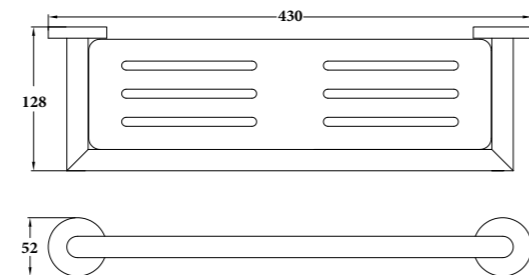

Metal Shelf | Product
Brass | Material
Colours Available

GILDA-14
SR-06.19.072.01