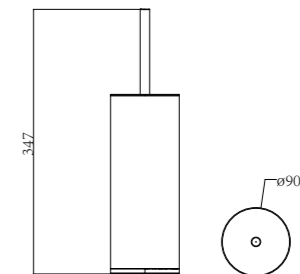

LUSTA-04
SR-06.29.194.11
Tumbler Holder | Product
Brass and Resin | Material
Colours Available: