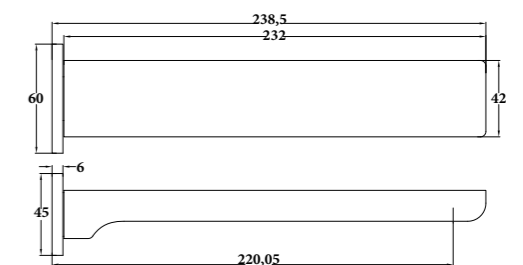

CARA-06
SR-04.08.082.02
Basin/Bath Spout | Product
6L/Min | Water Rating
Brass Body | Material
Colours Available