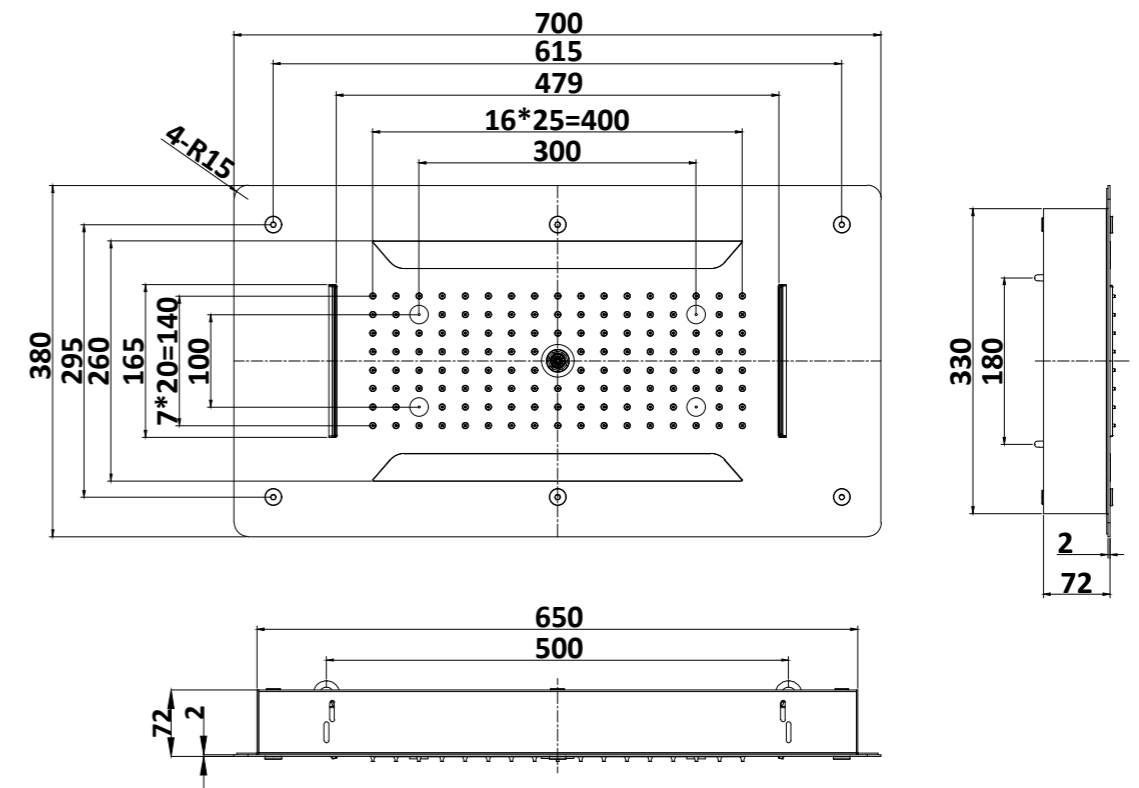

1. **Details**
   Waterfall function
   Bubble function
   Rain shower function
   Mist function
   LED light