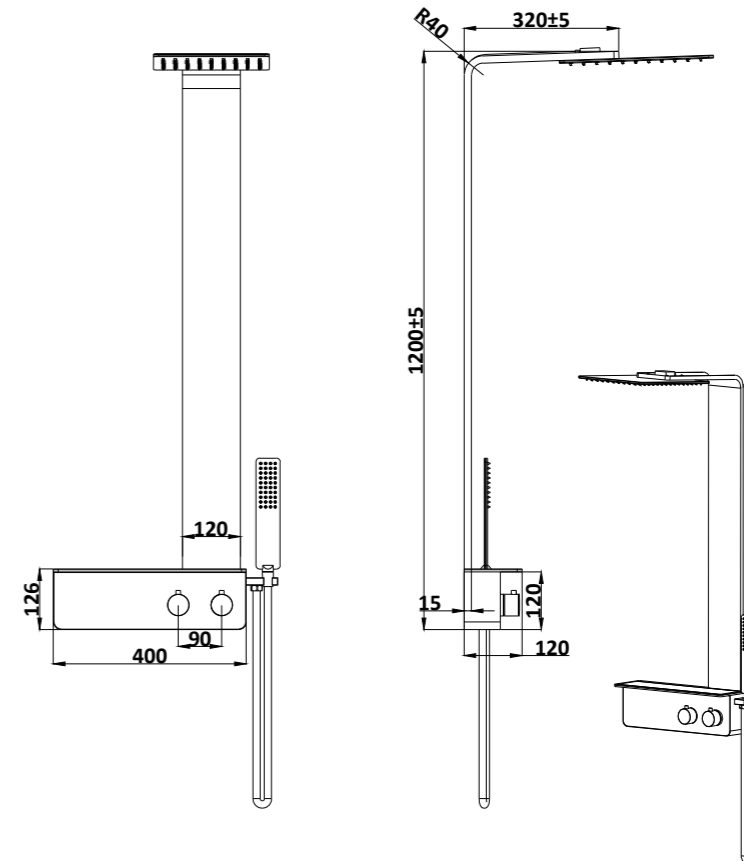

FOLICE-03
SR-03.09.118.02

1200x400mm | Size
Brushed Stainless Steel Frame | Material
Black Matte | Finish

Details

- 2-Function thermostatic mixer with diverter
- Stainless steel top shower
- Stainless steel hand shower
- Brass shower holder
- PVC shower hose 1,5m
- Shelf