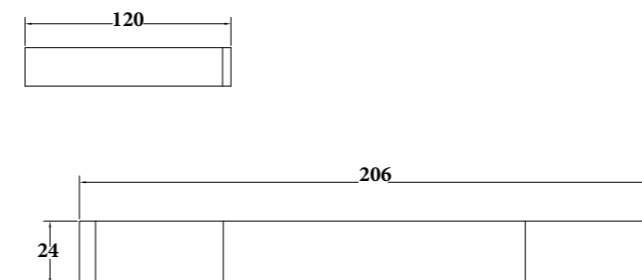

PALMIA-10
SR-06.14.045.01
Metal Shelf | Product
Brass | Material
Colours Available