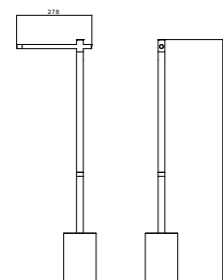

Single Pole Towel Rack | Product
Brass and Stainless Steel [304] | Material
Colours Available: