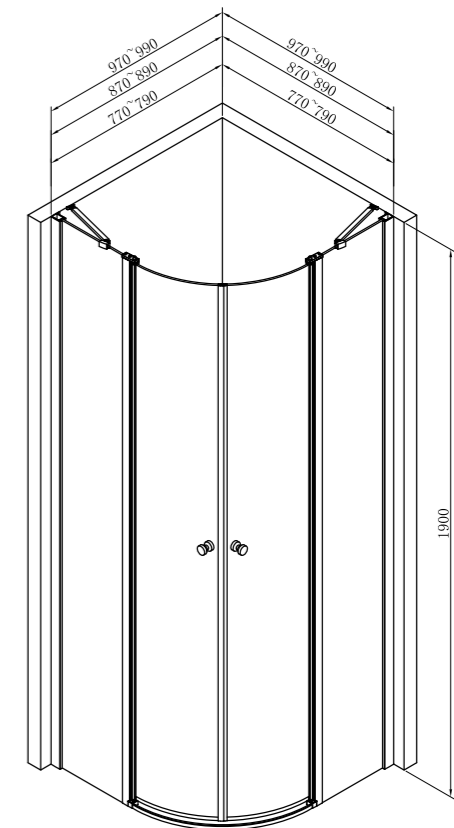

PIVOTTE-03

Pivote Door | Door Type
Stainless Steel Inside and Outside | Door Handle
Aluminum Profile Concealed Construction with
Cap On The Top | Profiles
(wall profile + post profile + cover profile)
6mm | Glass Thickness
Reversable | Installation Direction
Chrome | Finish

- **800x800x1900** SR-07.33.166.01.08
- **900x900x1900** SR-07.33.166.01.18
- **1000x1000x1900** SR-07.33.166.01.28