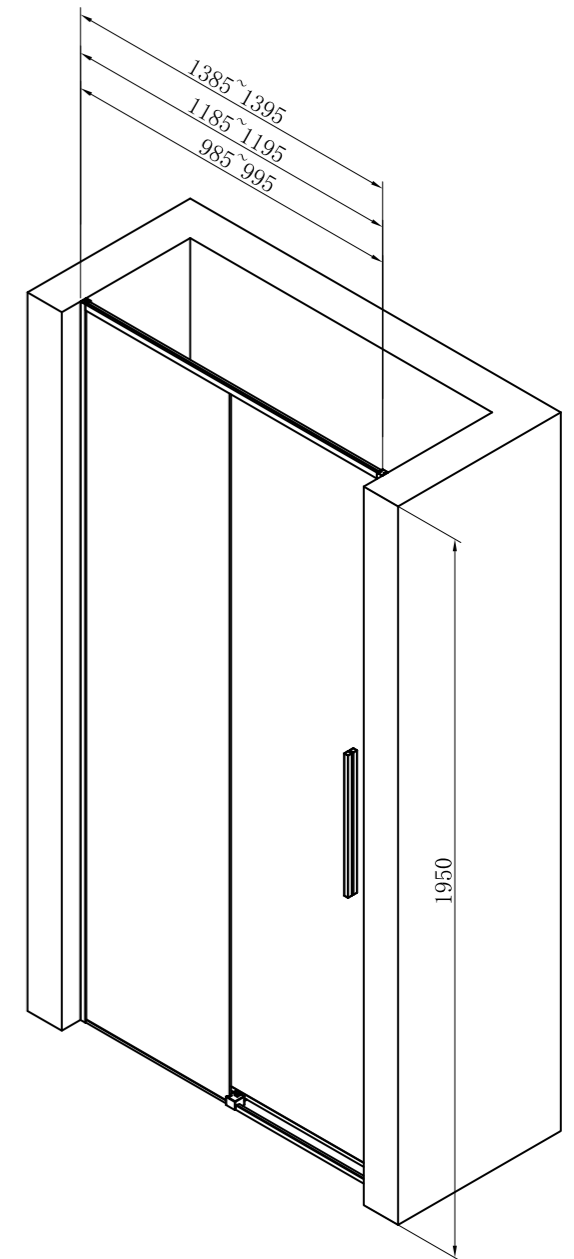

JACORE-01

Sliding Door | Door Type
Top Round Brass Single Roller | Rollers
Stainless Steel 500mm | Door Handle
Aluminum Profile | Profiles
6mm | Glass Thickness
10mm | Frame Extension
Chrome | Finish

- **1000x1950** SR-07.31.149.01.26
- **1200x1950** SR-07.31.149.01.32
- **1400x1950** SR-07.31.149.01.35