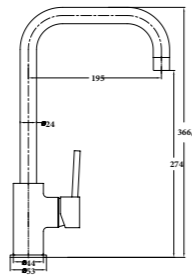

GILDA-05
SR-02.03.063.01
Kitchen Mixer Gooseneck | Product
7,5L/Min | Water Rating
Brass Body | Material
Colours Available