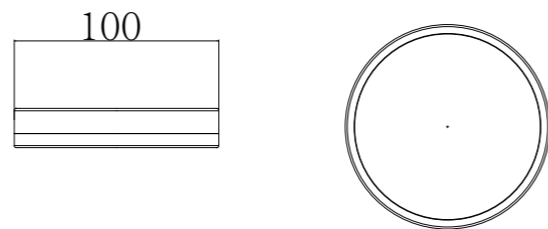

LUSTA-01
SR-06.26.191.12
Storage Box | Product
Brass, Resin and Stainless Steel [304] | Material
Colours Available: