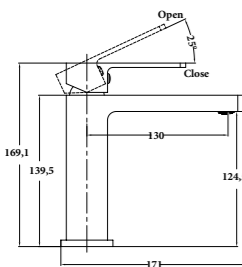

MINDY-04
SR-02.03.049.02
Kitchen Mixer Builders Range | Product
7,5L/Min | Water Rating
Brass Body | Material
Colours Available