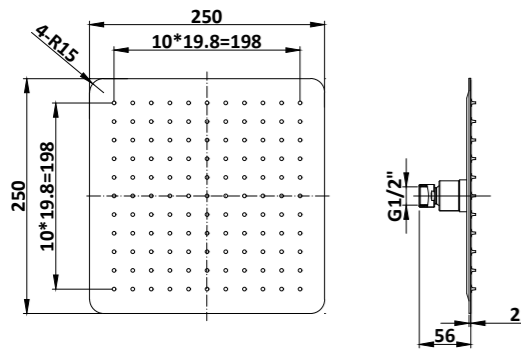

Details

- 3-Function normal thermostatic mixer with 3 diverters
- Stainless steel top shower 250x250mm,5mm
- Brass shower arm
- 4 sets brass body jets 124x124mm
- ABS hand shower
- Brass shower holder
- Stainless steel shower hose 1,5m