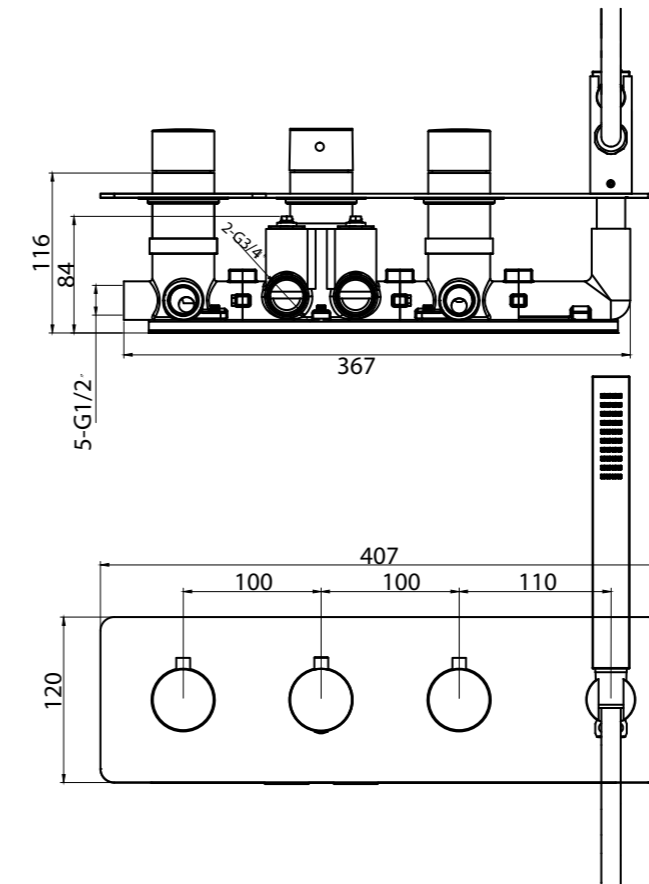

Details

- 4-Function stainless steel ceiling top shower 800x400mm
- 6-Function thermostatic mixer with 2 3way diverters
- ABS hand shower
- Brass shower holder
- PVC shower hose 1,5m
- Shelf