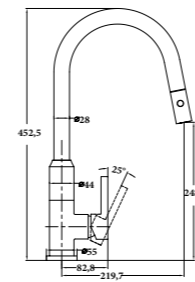

PEARL-03
SR-02.04.096.04
Pull Out Sink Mixer with Vegie Spray | Product
6L/Min | Water Rating
Brass Body | Material
Gun Metal Grey | Finish