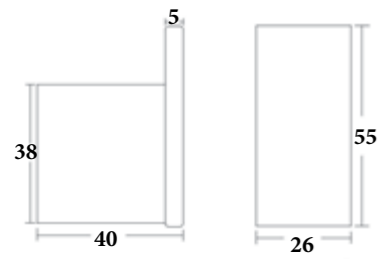

MINDY-07
SR-06.16.052.02
Robe Hook | Product
Stainless Steel[304] | Material
Colours Available