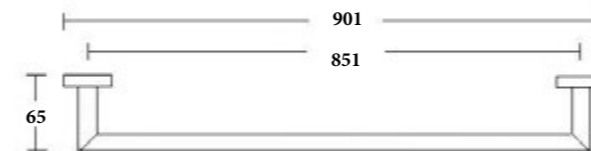

GILDA-13
SR-06.14.076.01

Metal Shelf | Product
Brass | Material
Colours Available

GILDA-14
SR-06.19.072.01

Single Towel Rail 700mm | Product
Brass | Material
Colours Available

GILDA-16
SR-06.19.073.01

Single Towel Rail 900mm | Product
Brass | Material
Colours Available