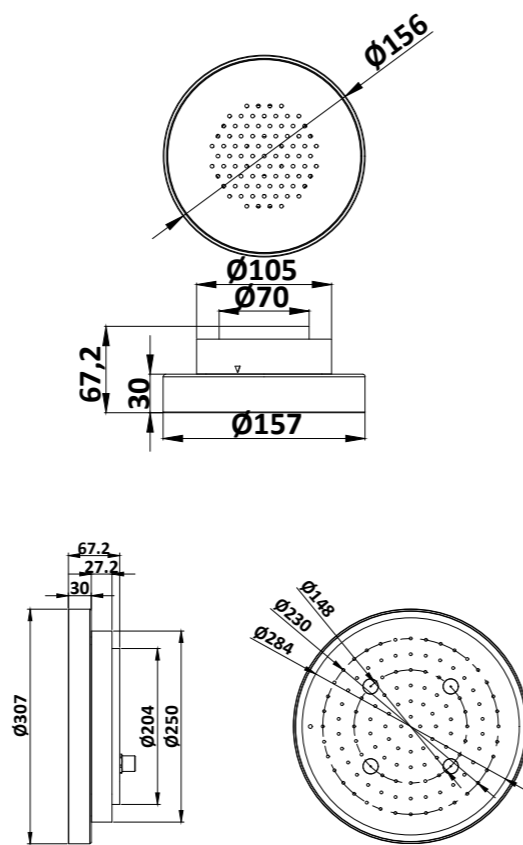

ONERAL-05
SR-03.11.133.02
Stainless Steel and Brass | Material
Black & White | Finish

1. **Details**
- 2-Function stainless steel ceiling top shower [Ø305mm]
  - 2 Bluetooth speakers [2x Ø155mm]
  - LED light
  - 3-Function thermostatic mixer with 3 diverters
  - Brass hand shower
  - Brass shower holder
  - PVC shower hose 1,5m
  - Shelf