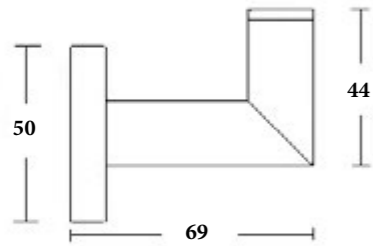

Robe Hook | Product
Brass | Material
Colours Available

GILDA-12
SR-06.20.070.01