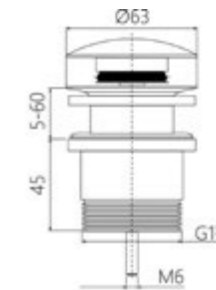

POPPY-05
SR-06.13.109.05
Universal Pop Up Waste | Product
Brass | Material
Brushed Gold-Chrome | Finish