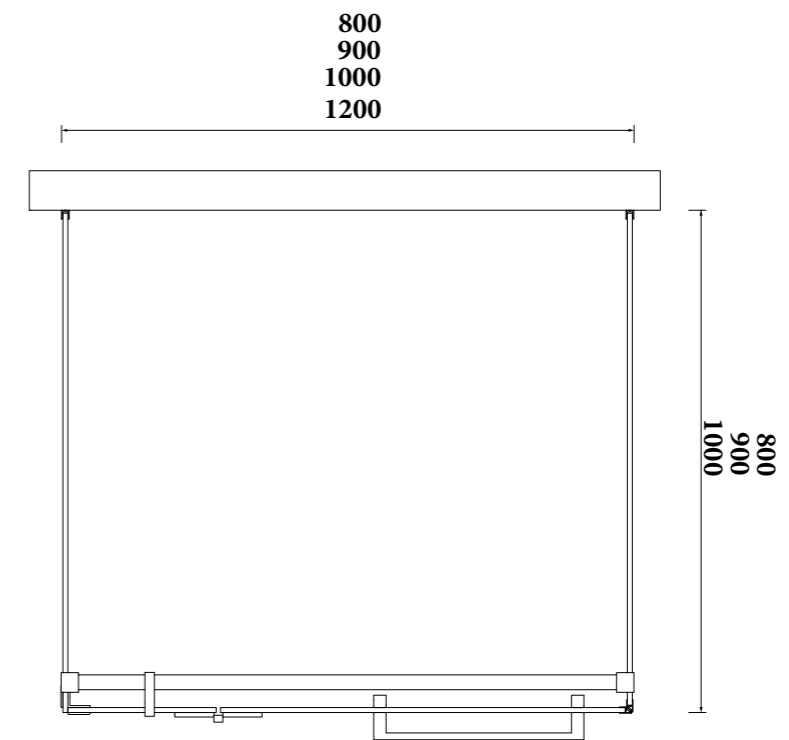

SENSY-03
Hinged Door | Door Type
Stainless Steel [304] | Hinges
Aluminum | Support Bar
Stainless Steel | Door Handle
Aluminum Profile | Profiles
8mm | Glass Thickness
Black Anodize | Finish

800x800x2000	SR-07.32.156.02.10
800x1000x2000	SR-07.32.156.02.12
800x1200x2000	SR-07.32.156.02.14
900x900x2000	SR-07.32.156.02.20
1000x1000x2000	SR-07.32.156.02.30