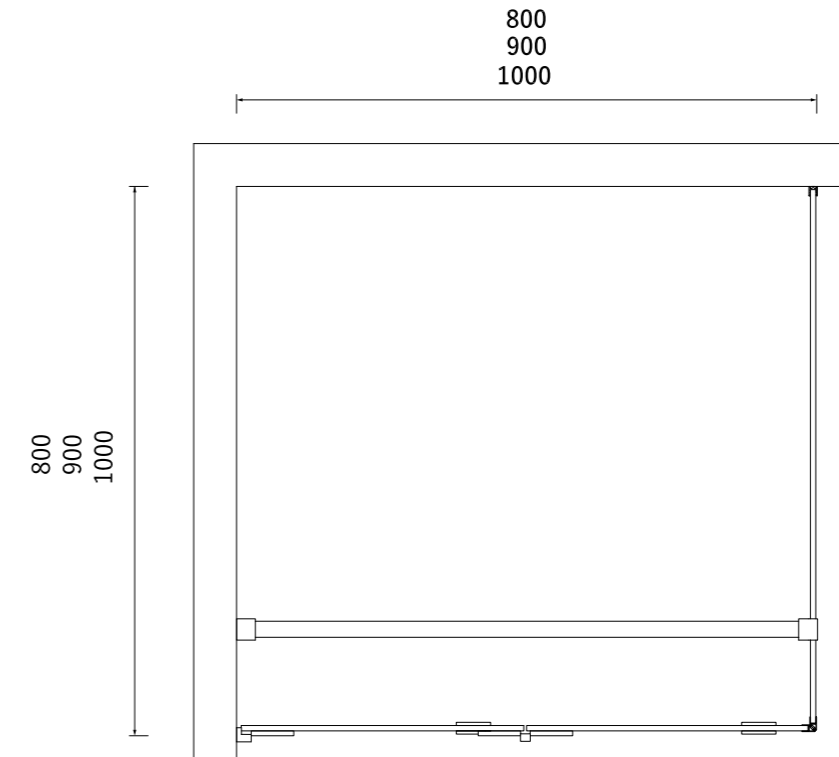

NTURE-03
Bi-Folding Door | Door Type
Stainless Steel [304] | Hinges
Stainless Steel | Door Handle
Aluminum Profile | Profiles
8mm | Glass Thickness
Black Anodize | Finish

- **800x800x2000** SR-07.35.170.02.10
- **900x900x2000** SR-07.35.170.02.20
- **1000x1000x2000** SR-07.35.170.02.30