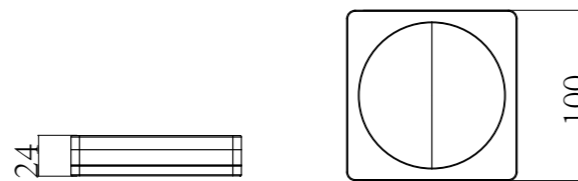

SOPA-05
SR-06.28.187.13
Tumbler Holder | Product
Brass and Resin | Material
Colours Available: