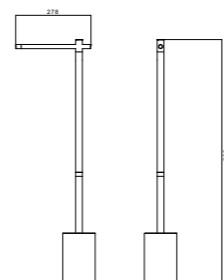

Single Pole Towel Rack | Product
Brass and Stainless Steel [304] | Material
Colours Available:

TAILA-02
SR-06.20.201.10