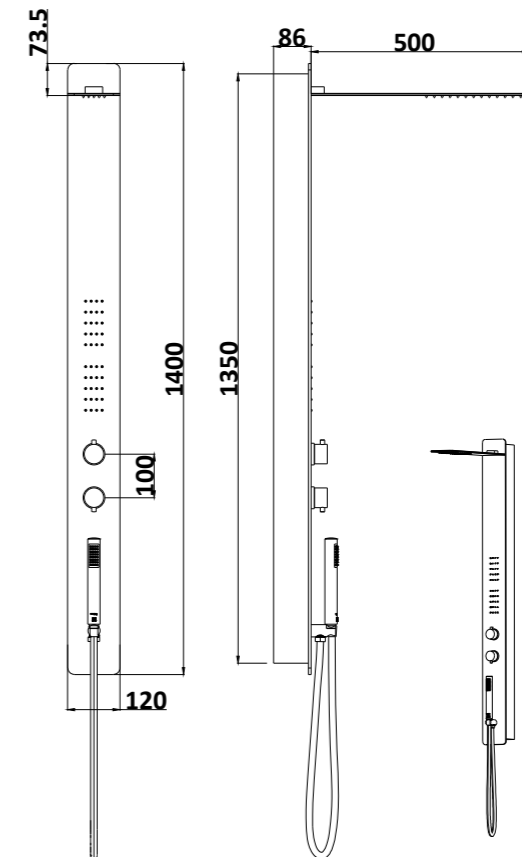

SATURE-02
SR-03.11.121.01
1400x120mm | Size
Mirror Stainless Steel Frame | Material
Chrome | Finish

Details
3-Function rotary normal mixer with diverter
Stainless steel top shower
2 sets stainless steel body jets
ABS hand shower
Stainless steel hand shower
Brass shower holder
Stainless steel shower hose 1,5m