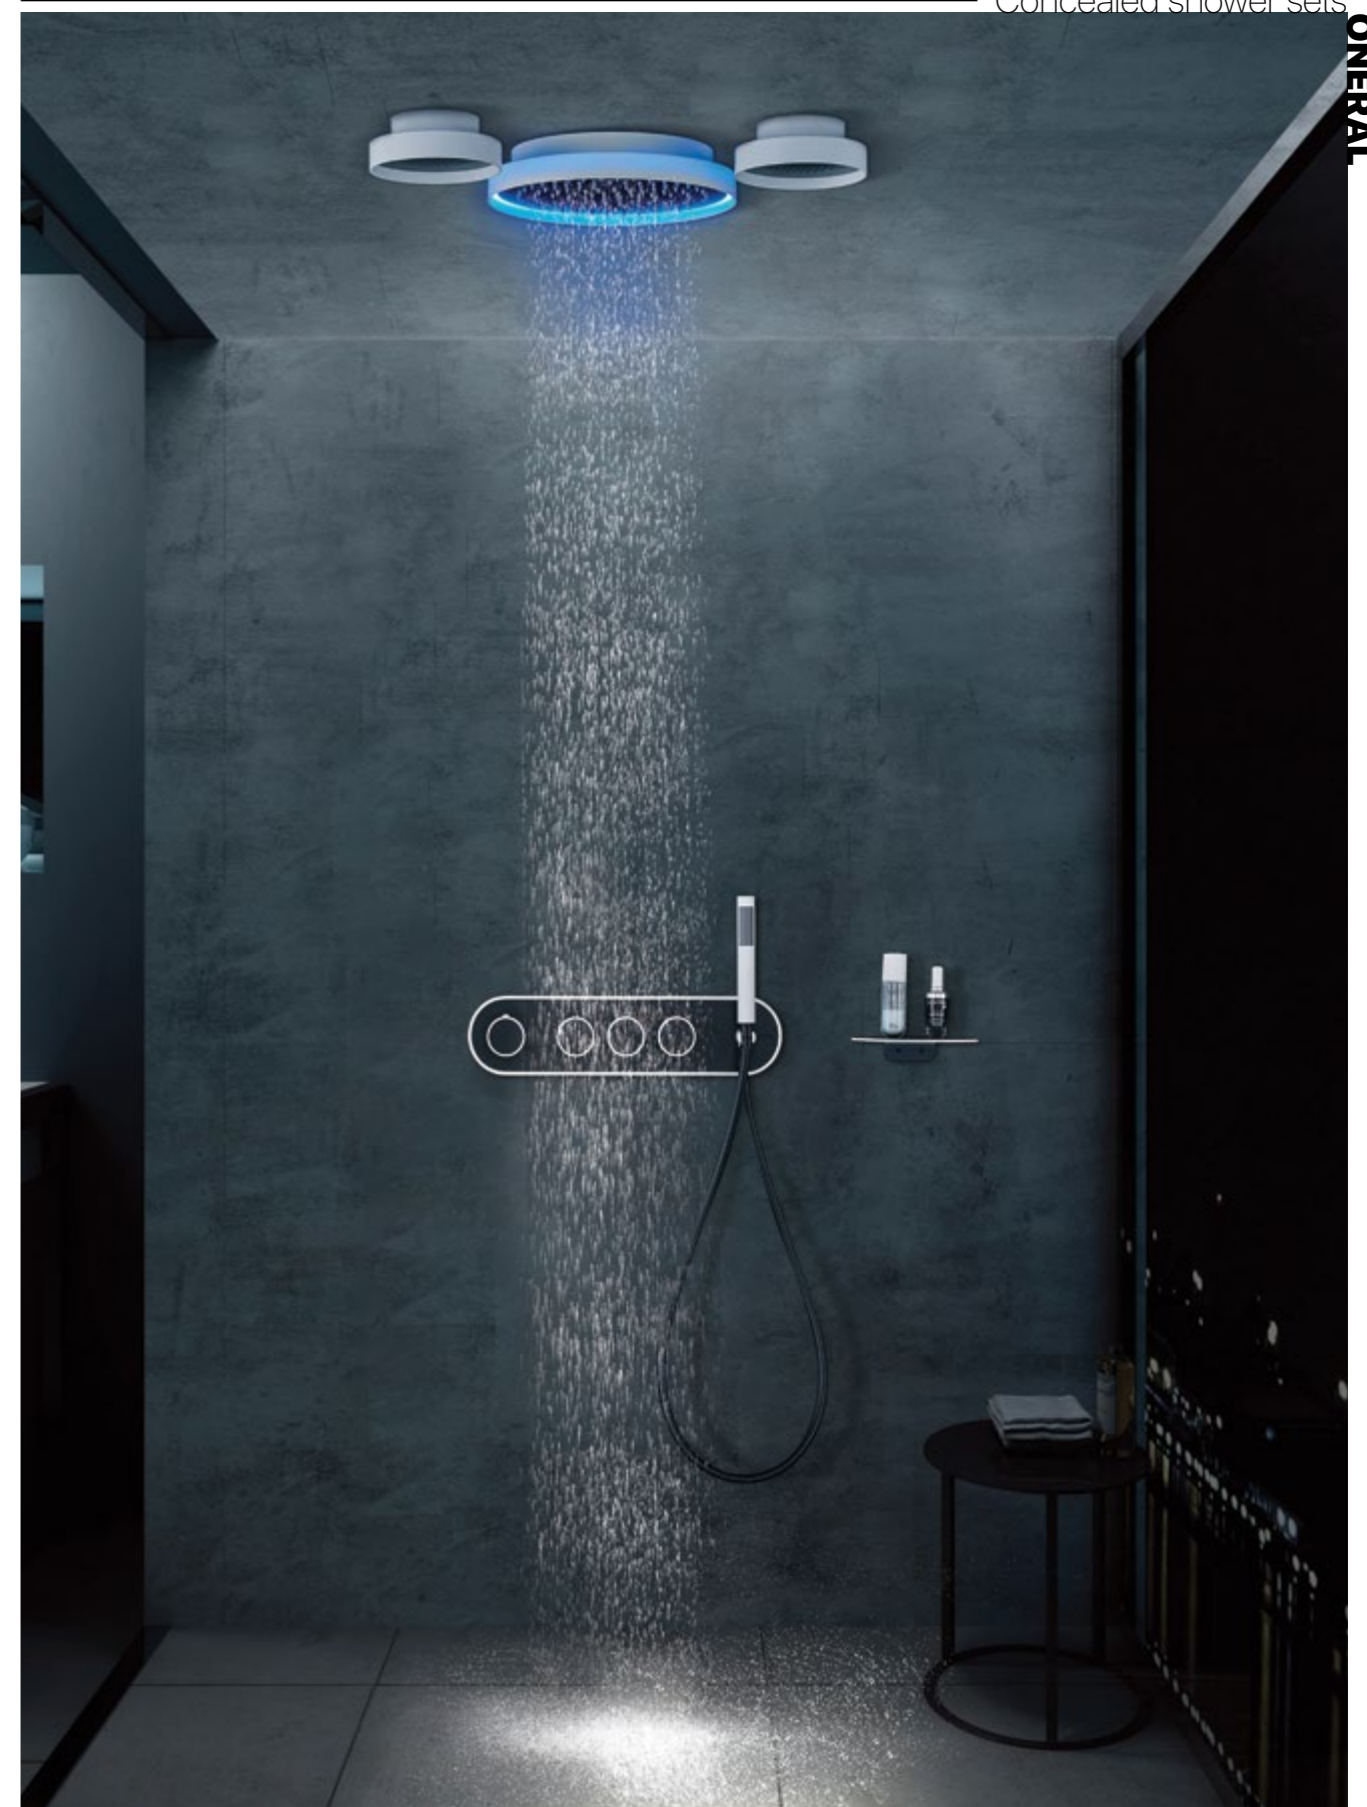

ONERAL-04
SR-03.11.132.03

Stainless Steel | Material
Brushed Nickel | Finish

Details

- 2-Function stainless steel ceiling top shower 600x300mm
- LED light
- 4-Function thermostatic mixer with 4 diverters
- ABS hand shower
- Brass shower holder
- 4 sets brass body jets 124x124mm
- Stainless steel shower hose 1,5m

ONERAL-05
SR-03.11.133.02
 Stainless Steel and Brass | Material
 Black & White | Finish

- Details**
- 2-Function stainless steel ceiling top shower [Ø305mm]
 - 2 Bluetooth speakers [2x Ø155mm]
 - LED light
 - 3-Function thermostatic mixer with 3 diverters
 - Brass hand shower
 - Brass shower holder
 - PVC shower hose 1,5m
 - Shelf

ONERAL-06
SR-03.11.128.01

Mirror Stainless Steel | Material
Chrome | Finish

Details

- 4-Function stainless steel ceiling top shower 800x400mm
- 6-Function thermostatic mixer with 2 3way diverters
- ABS hand shower
- Brass shower holder
- PVC shower hose 1,5m
- Shelf