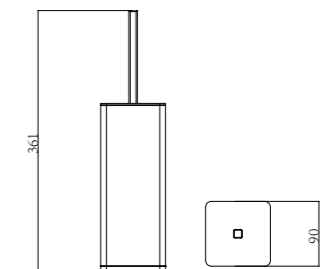

SOPA-04
SR-06.29.188.10
Tumbler Holder | Product
Brass and Resin | Material
Colours Available: