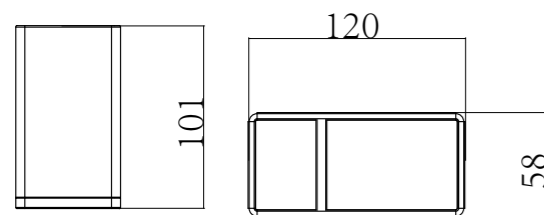

SOPA-03
SR-06.17.184.11
Soap Dish Holder | Product
Brass and Resin | Material
Colours Available: