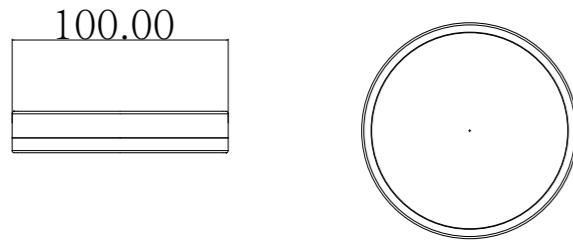

NUCCIA-01
SR-06.17.196.01
Soap Dish Holder | Product
Stainless Steel [304] | Material
Colours Available: