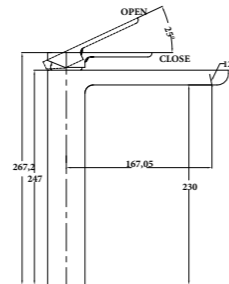

CARA-03
SR-02.03.079.02
Kitchen Mixer | Product
6L/Min | Water Rating
Brass Body | Material
Colours Available