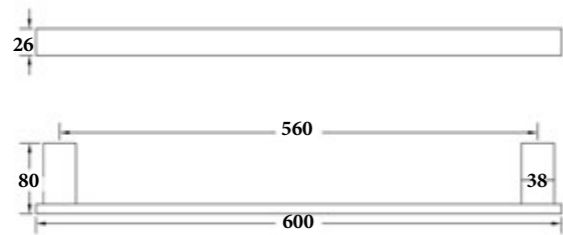

MINDY-11
SR-06.19.055.02
Single Towel Rail 600mm | Product
Stainless Steel[304] | Material
Colours Available