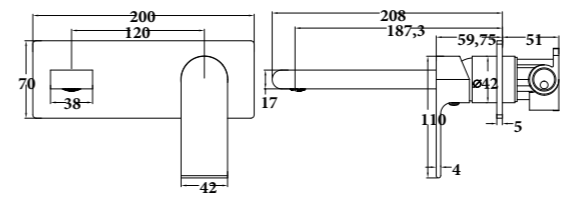

LUME-05
SR-04.06.021.05
Wall Basin Mixer with Separate Back Plate | Product
5L/Min | Water Rating
Brass Body | Material
Colours Available