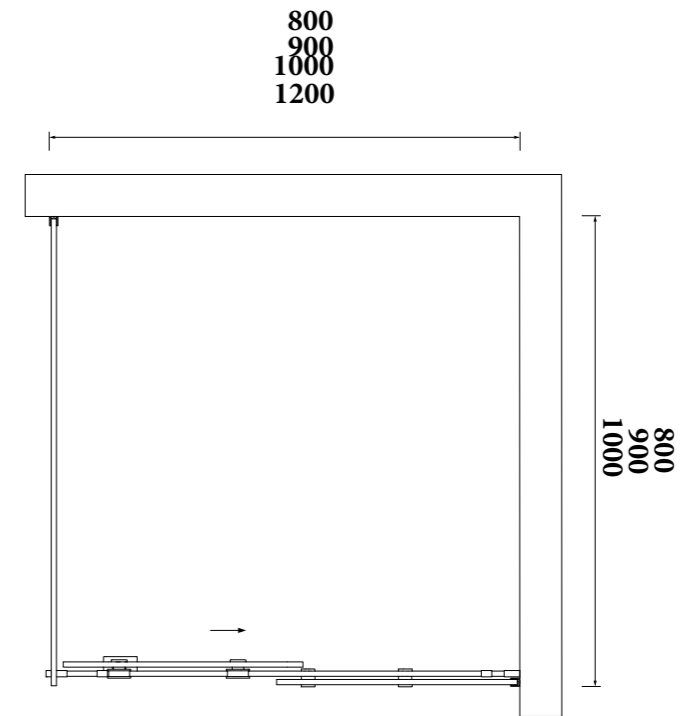

JACORE-09
Sliding Door | Door Type
Top Round Brass Roller | Rollers
Top Flat Bar | Guide Track
Stainless Steel | Door Handle
Aluminum Profile | Profiles
8mm | Glass Thickness
Black Anodize | Finish

- **800x1200x2000** SR-07.31.177.02.14
- **900x900x2000** SR-07.31.177.02.20
- **1000x1000x2000** SR-07.31.177.02.30