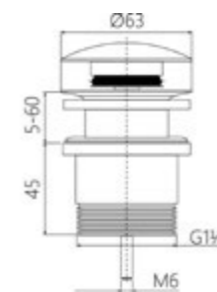

POPPY-06
SR-06.13.109.06
Universal Pop Up Waste | Product
Brass | Material
Brushed Rose Gold-Chrome | Finish