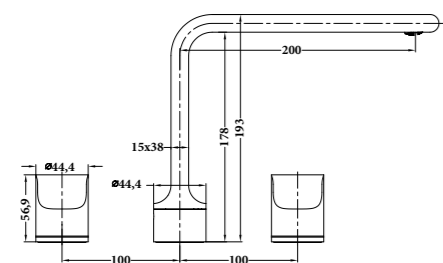

PALMIA-03
SR-04.23.034.01
Bath Set | Product
4,5L/Min | Water Rating
Brass Body | Material
Colours Available