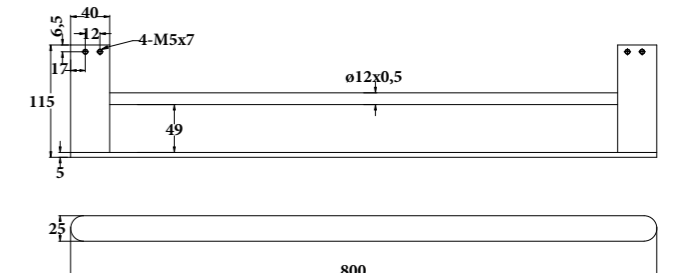

LUME-13
SR-06.19.029.05
Double Towel Rail 800mm | Product
Stainless Steel[304] | Material
Colours Available