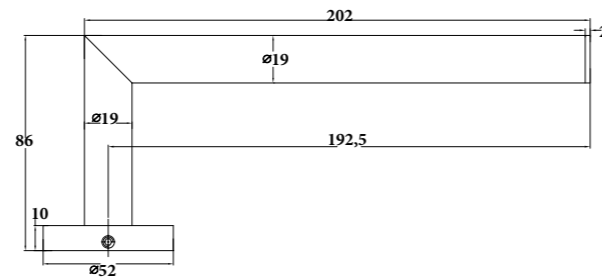

Hand Towel Rail | Product
Brass | Material
Colours Available

GILDA-13
SR-06.14.076.01