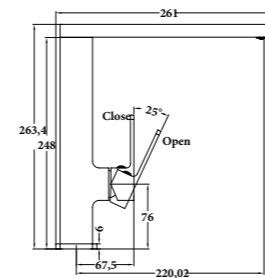

MINDY-06
SR-04.06.051.02
Wall Basin Mixer | Product
5L/Min | Water Rating
Brass Body | Material
Colours Available