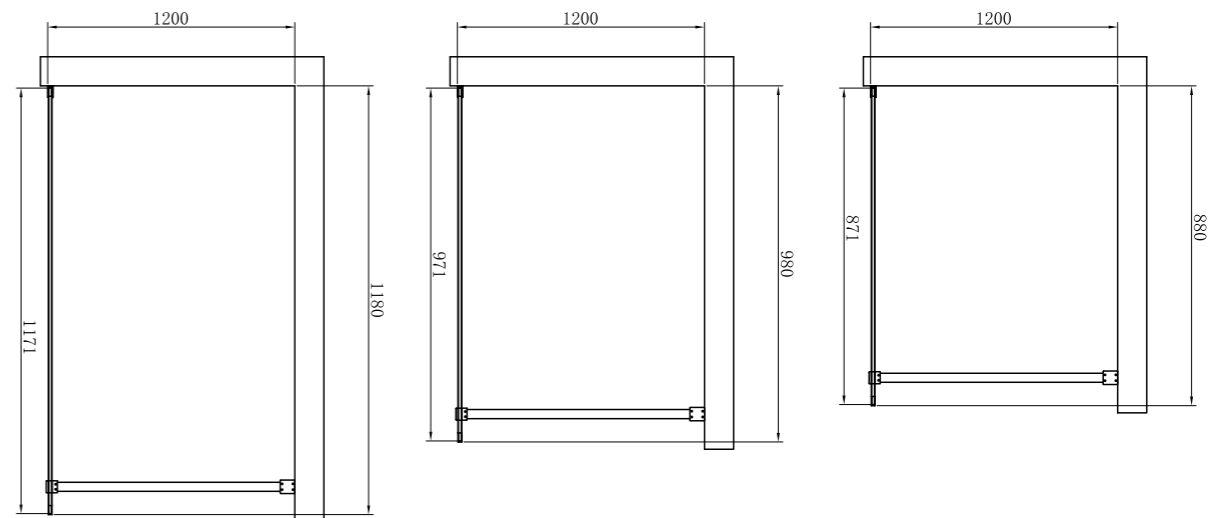

EXTATIC-07

Walk-In | Door Type
Aluminum Profile | Profiles
Stainless Steel | Wall Mounted Bracket
8mm | Glass Thickness
Matte Black | Finish

- **900x2000** SR-07.36.202.02.17
- **1000x2000** SR-07.36.202.02.27
- **1200x2000** SR-07.36.202.02.33