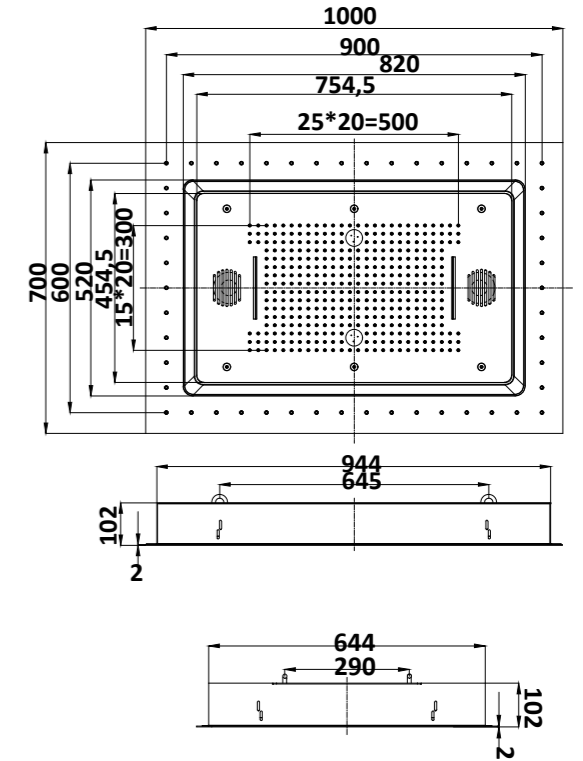

ONERAL-09
SR-03.11.129.01

Mirror Stainless Steel | Material
Chrome | Finish

Details

- 5-Function stainless steel ceiling top shower 1000x700mm
- 2 Bluetooth speakers
- LED light
- 6-Function thermostatic mixer with 2 3way diverters
- ABS hand shower
- 6 sets brass body jets 124x124mm
- Brass shower holder
- PVC shower hose 1,5m
- Shelf