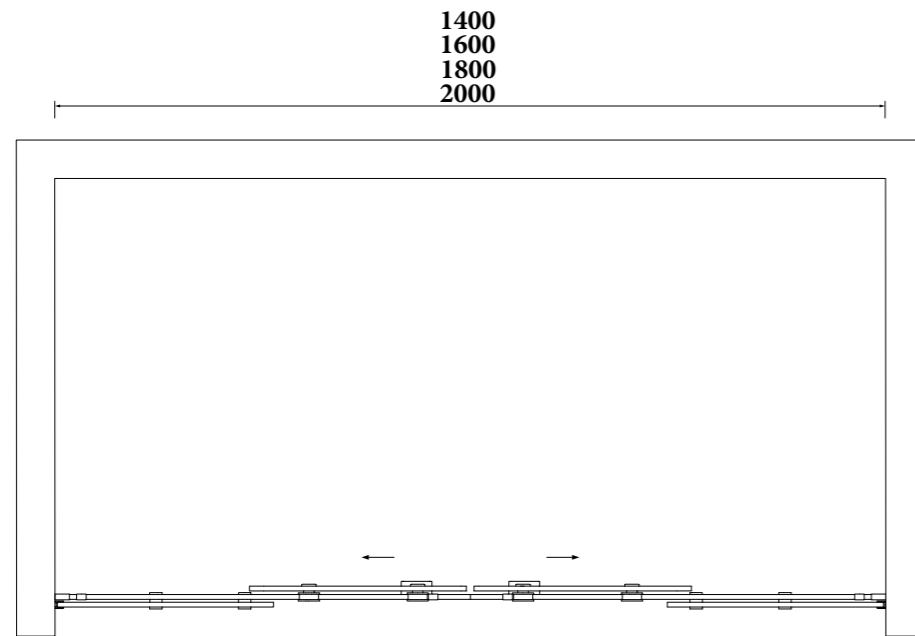

JACORE-10
Sliding Door | Door Type
Top Round Brass Roller | Rollers
Top Flat Bar | Guide Track
Stainless Steel | Door Handle
Aluminum Profile | Profiles
8mm | Glass Thickness
Black Anodize | Finish

- **1400X2000** SR-07.31.178.02.36
- **1600X2000** SR-07.31.178.02.37
- **1800X2000** SR-07.31.178.02.42
- **2000X2000** SR-07.31.178.02.43

JACORE-11
Sliding Door | Door Type
Top Round Brass Roller | Rollers
Top Flat Bar | Guide Track
Stainless Steel | Door Handle
Aluminum Profile | Profiles
8mm | Glass Thickness
Black Anodize | Finish

- **1400X2000** SR-07.31.179.02.36
- **1600X2000** SR-07.31.179.02.37
- **1800X2000** SR-07.31.179.02.42