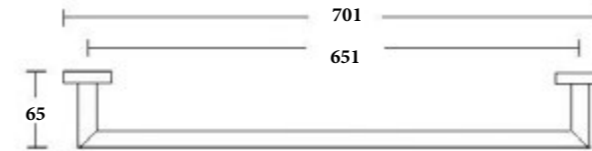

GILDA-13
SR-06.14.076.01

Metal Shelf | Product
Brass | Material
Colours Available

GILDA-14
SR-06.19.072.01

Single Towel Rail 700mm | Product
Brass | Material
Colours Available

GILDA-16
SR-06.19.073.01

Single Towel Rail 900mm | Product
Brass | Material
Colours Available