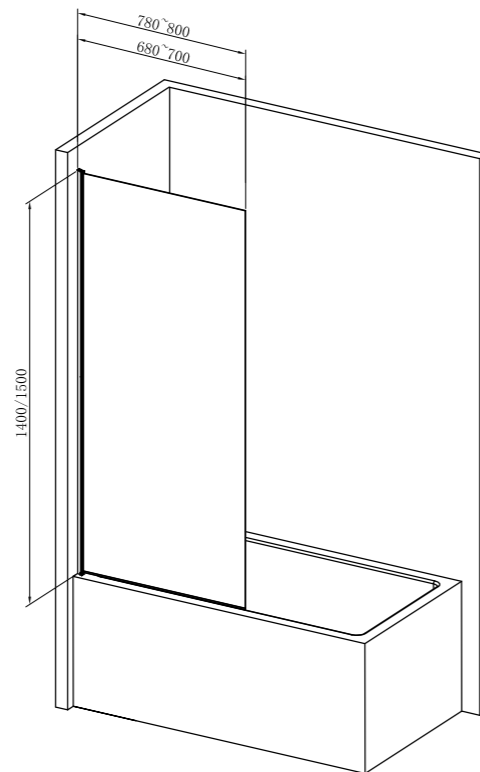

GLAME-01

Bath screen with pivot | Door Type
Aluminum Profile Concealed Construction with
Cap On The Top | Profiles
(wall profile + post profile + cover profile)
6mm | Glass Thickness
Reversible | Installation Direction
Chrome | Finish

- **700x1400** SR-07.37.175.01.01
- **800x1400** SR-07.37.175.01.04
- **700x1500** SR-07.37.175.01.02
- **800x1500** SR-07.37.175.01.05

GLAME-02

Bath screen with pivot | Door Type
Aluminum Profile Concealed Construction with
Cap On The Top | Profiles
(wall profile + post profile + cover profile)
6mm | Glass Thickness
Reversible | Installation Direction
Matte Black | Finish

- **700x1400** SR-07.37.175.02.01
- **800x1400** SR-07.37.175.02.04
- **700x1500** SR-07.37.175.02.02
- **800x1500** SR-07.37.175.02.05