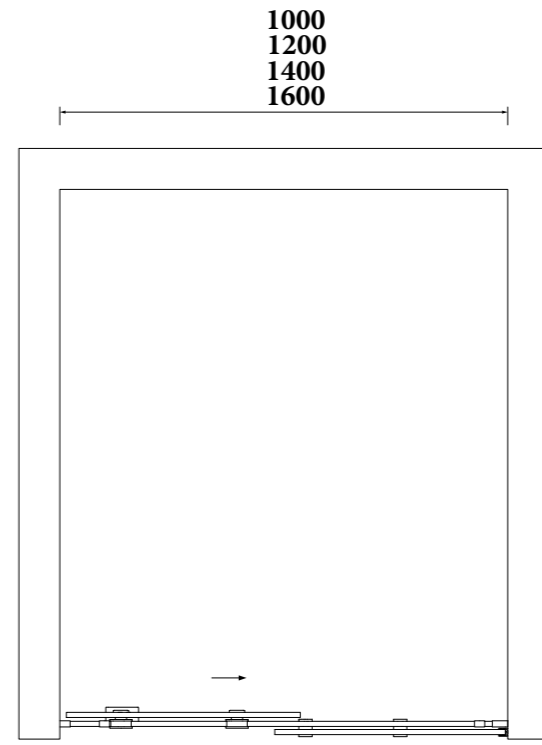

JACORE-08
Sliding Door | Door Type
Top Round Brass Roller | Rollers
Top Flat Bar | Guide Track
Stainless Steel | Door Handle
Aluminum Profile | Profiles
8mm | Glass Thickness
Black Anodize | Finish

- **1000x2000** SR-07.31.176.02.27
- **1200x2000** SR-07.31.176.02.33
- **1400x2000** SR-07.31.176.02.36
- **1600x2000** SR-07.31.176.02.37