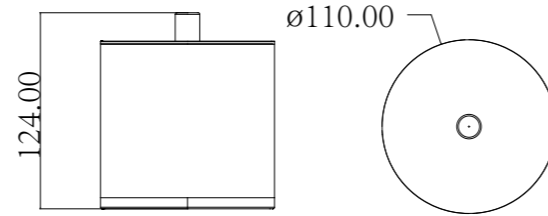

LUSTA-02
SR-06.27.192.13
Toothbrush Holder | Product
Brass and Resin | Material
Colours Available: