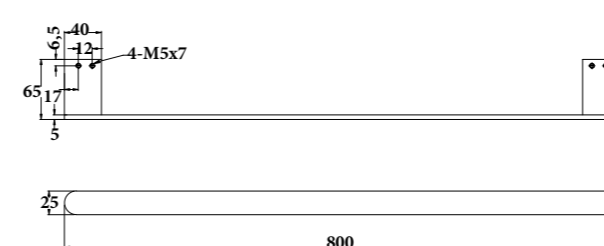

LUME-10
SR-06.19.026.05
 Single Towel Rail 600mm | Product
 Stainless Steel[304] | Material
 Colours Available

LUME-12
SR-06.19.028.05
 Single Towel Rail 800mm | Product
 Stainless Steel[304] | Material
 Colours Available