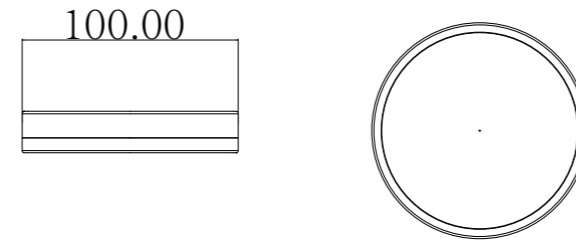

NUCCIA-01
SR-06.17.196.05
Soap Dish Holder | Product
Stainless Steel [304] | Material
Colours Available: