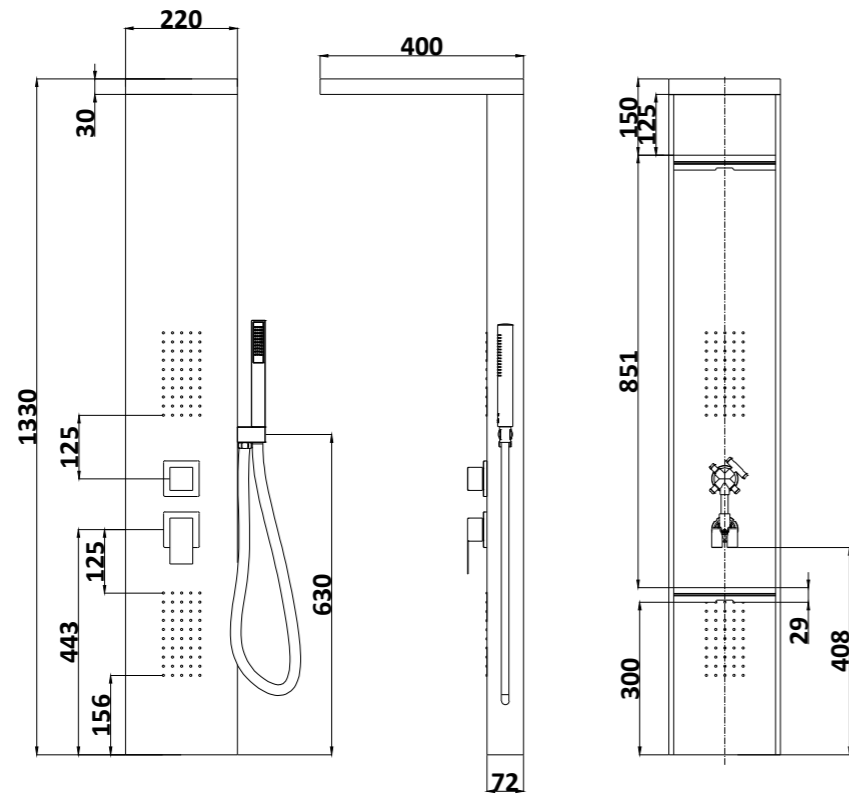

CLORA-06
SR-03.10.114.01
1330x220mm | Size
Mirror Stainless Steel Frame | Material
Chrome | Finish

Details
4-Function normal mixer with diverter
ABS top shower
2 sets ABS body jets
ABS hand shower
Brass shower holder
Stainless steel shower hose 1,5m

CLORA-07
1400x240mm | Size
Tempered Glass with Stainless Steel Back support | Material
Black | Finish

Details
4-Function normal mixer with diverter
ABS top shower
Brass shower arm
4 brass body jets
Brass shower holder
ABS hand shower
Brass spout
Stainless steel shower hose 1,5m