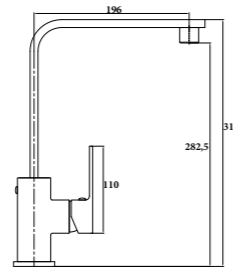

MINDY-05
SR-02.03.050.02
Kitchen Mixer | Product
5L/Min | Water Rating
Brass Body | Material
Colours Available