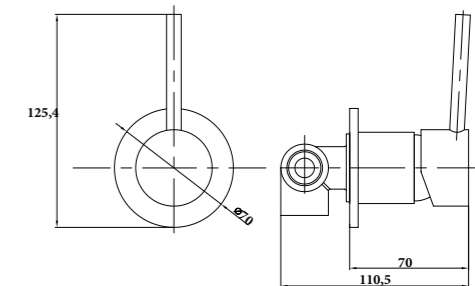

GILDA-09
SR-04.08.068.01
Basin/Bath Spout | Product
200mm | Spout
6L/Min | Water Rating
Brass Body | Material
Colours Available