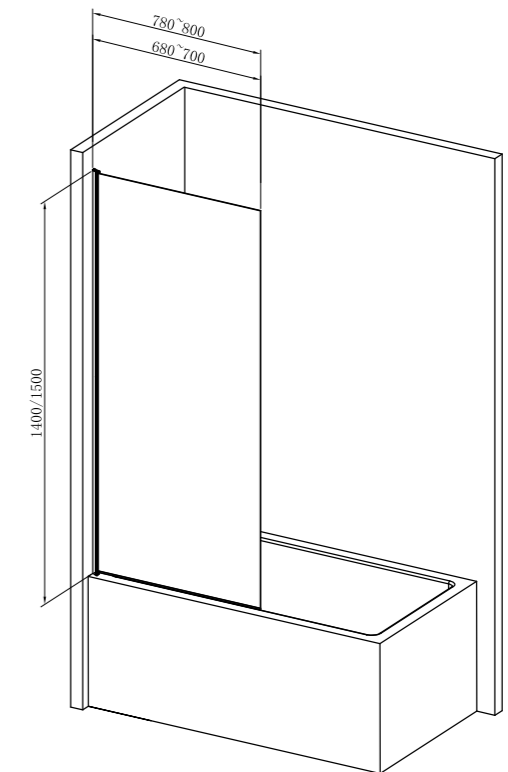

GLAME-02

Bath screen with pivot | Door Type
Aluminum Profile Concealed Construction with
Cap On The Top | Profiles
(wall profile + post profile + cover profile)
6mm | Glass Thickness
Reversible | Installation Direction
Matte Black | Finish

- **700x1400** SR-07.37.175.02.01
- **800x1400** SR-07.37.175.02.04
- **700x1500** SR-07.37.175.02.02
- **800x1500** SR-07.37.175.02.05