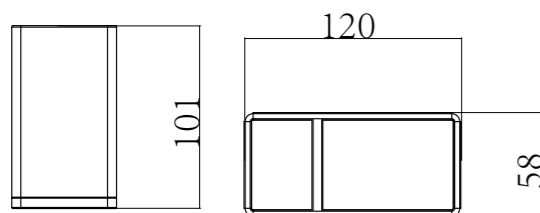

SOPA-03
SR-06.17.184.13
Soap Dish Holder | Product
Brass and Resin | Material
Colours Available: