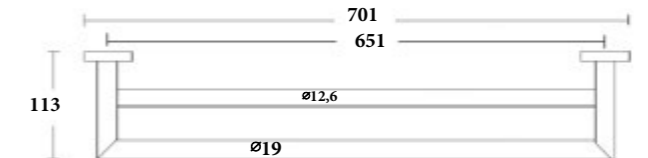

Double Towel Rail 700mm | Product
Brass | Material
Colours Available

GILDA-17
SR-06.19.075.01