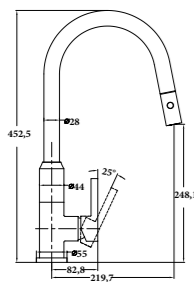

PEARL-04
SR-02.04.096.05
Pull Out Sink Mixer with Vegie Spray | Product
6L/Min | Water Rating
Brass Body | Material
Brushed Gold | Finish