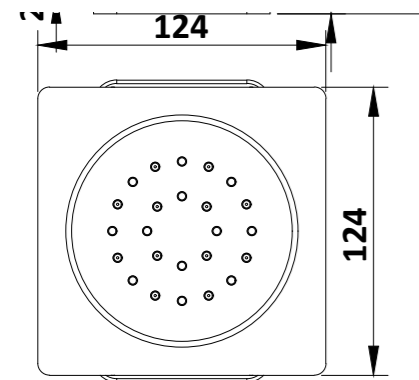

Details

- 3-Function normal thermostatic mixer with 3 diverters
- Stainless steel top shower 250x250mm,5mm
- Brass shower arm
- 4 sets brass body jets 124x124mm
- ABS hand shower
- Brass shower holder
- Stainless steel shower hose 1,5m