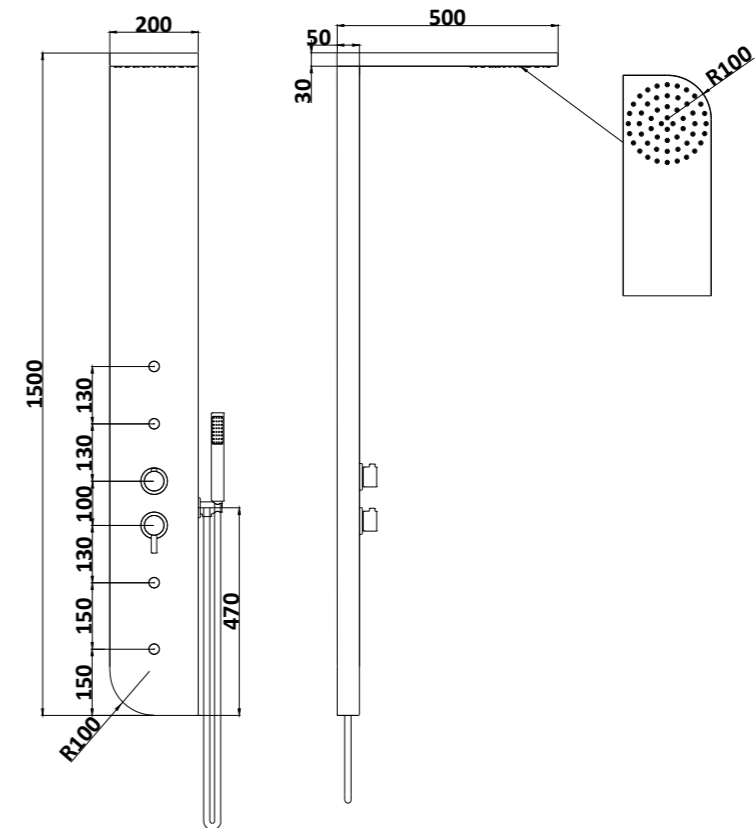

CLORA-03
SR-03.10.144.09
1500x200mm | Size
Brushed Stainless Steel Frame | Material
Satin | Finish

Details
3-Function normal mixer with diverter
Stainless steel top shower
4 brass mist body jets
ABS hand shower
Brass shower holder
Stainless steel shower hose 1,5m