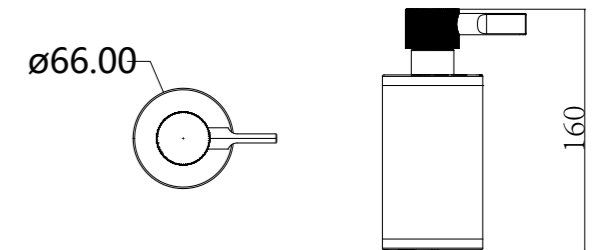

LUSTA-04
SR-06.29.194.10
Tumbler Holder | Product
Brass and Resin | Material
Colours Available: