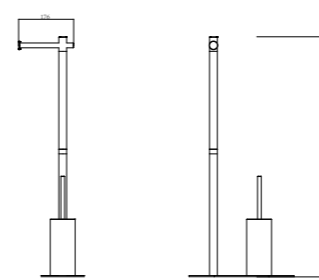

Single Pole Toilet Paper | Product
Brass, Resin and Stainless Steel [304] | Material
Colours Available: