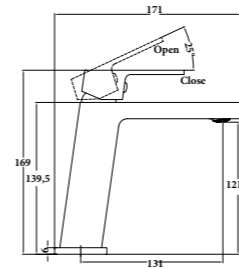

MINDY-02
SR-01.02.047.02
Tall Basin Mixer | Product
5L/Min | Water Rating
Brass Body | Material
Colours Available