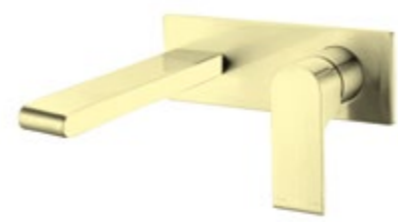

LUME-04
SR-04.06.020.05
Wall Basin Mixer | Product
5L/Min | Water Rating
Brass Body | Material
Colours Available