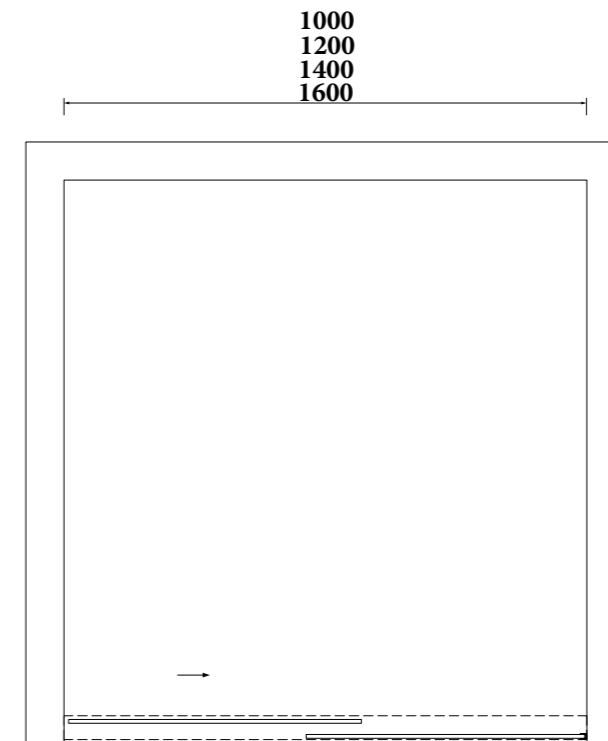

STORIA-01

Softclose Sliding Door | Door Type
Stainless Steel Roller[2pcs] | Rollers
Stainless Steel | Door Handle
Aluminum Profile | Profiles
8mm | Glass Thickness
Black Anodize | Finish

- **1000x2000** SR-07.30.146.02.27
- **1200x2000** SR-07.30.146.02.33
- **1400x2000** SR-07.30.146.02.36
- **1600x2000** SR-07.30.146.02.37