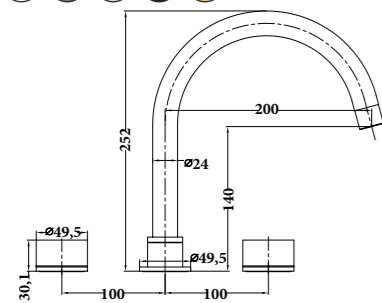

NERA-02
SR-04.22.112.05
Kitchen Set | Product
6L/Min | Water Rating
Brass Body | Material
Colours Available