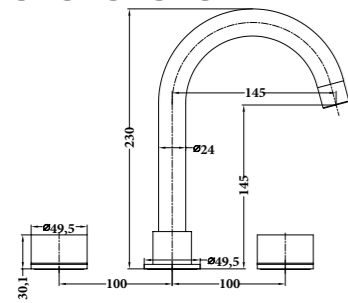

PALMIA-14
SR-06.19.044.01
 Double Towel Rail 800mm | Product
 Brass | Material
 Colours Available

NERA-01
SR-04.21.110.05
 Basin Set | Product
 6L/Min | Water Rating
 Brass Body | Material
 Colours Available