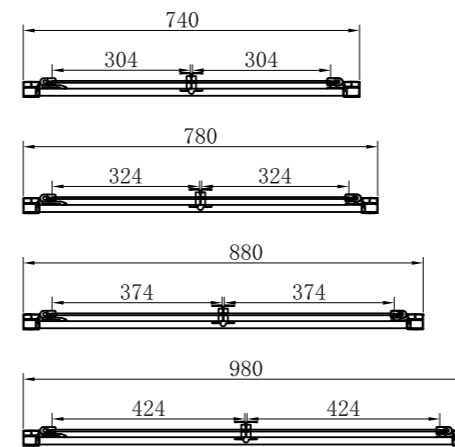

NTURE-01

Bi-Folding Door | Door Type
Plastic roller | Rollers
Aluminum Profile Concealed Construction with Cap On The Top | Profiles
(wall profile + post profile + cover profile)
Except the wall profile, the rest parts are pre-assembled | Pre-Assembly
4mm | Glass Thickness
20mm | Frame Extension
Stainless Steel Polished | Wall Mounted Bracket
Chrome | Finish

- **760x1900** SR-07.35.168.01.03
- **800x1900** SR-07.35.168.01.06
- **900x1900** SR-07.35.168.01.16
- **1000x1900** SR-07.35.168.01.25