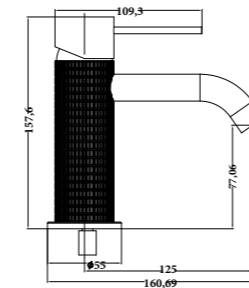

MIRATTO-02
SR-05.02.099.06

Tall Basin Mixer | Product
5L/Min | Water Rating
Brass Body | Material
Colours Available

MIRATTO-03
SR-05.04.100.06

Pull Out Kitchen Mixer | Product
5L/Min | Water Rating
Brass Body | Material
Colours Available