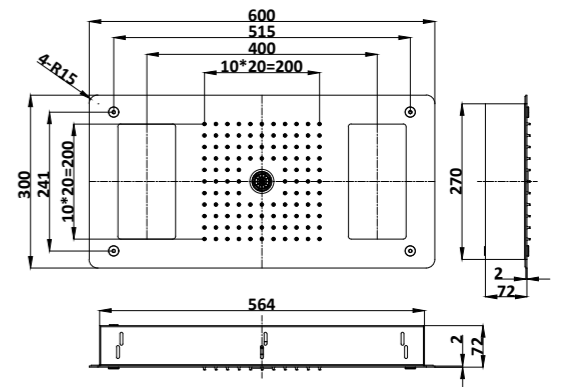

Details

- 2-Function stainless steel ceiling top shower 600x300mm
- LED light
- 4-Function thermostatic mixer with 4 diverters
- ABS hand shower
- Brass shower holder
- 4 sets brass body jets 124x124mm
- Stainless steel shower hose 1,5m