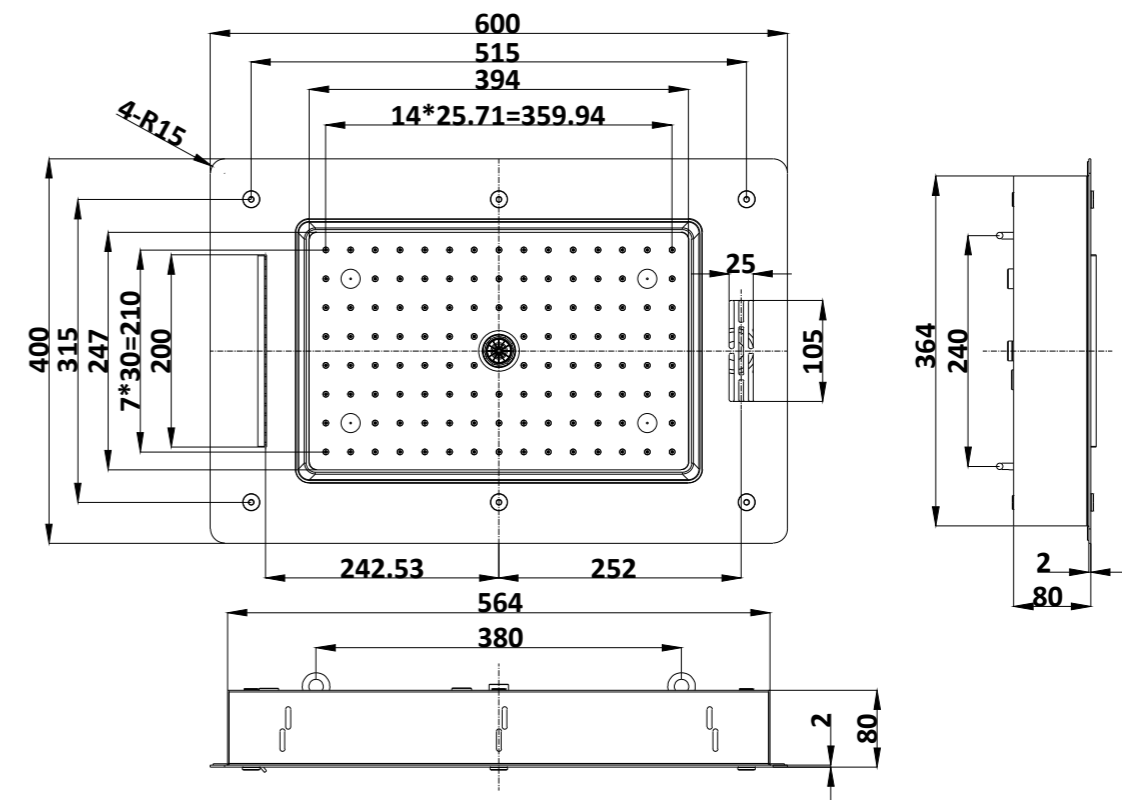

PURITY-03
SR-03.12.138.01
600x400mm | Size
Mirror Stainless Steel | Material
Chrome | Finish

Details
Waterfall function
Bubble function
Rain shower function
Mist function
LED light