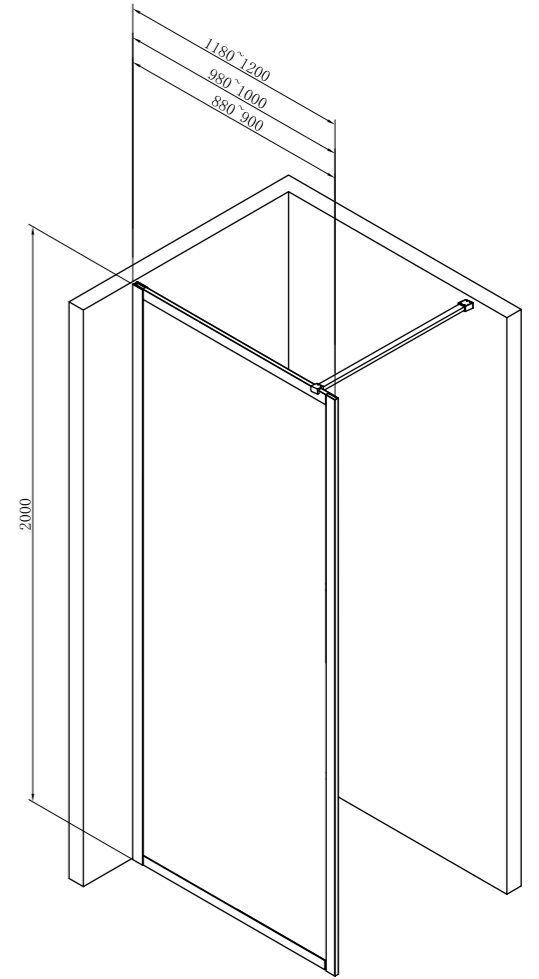

EXTATIC-06

Walk-In | Door Type
Aluminum Profile | Profiles
Stainless Steel | Wall Mounted Bracket
8mm | Glass Thickness
Matte Black | Finish

- **900x2000** SR-07.36.183.02.17
- **1000x2000** SR-07.36.183.02.27
- **1200x2000** SR-07.36.183.02.33