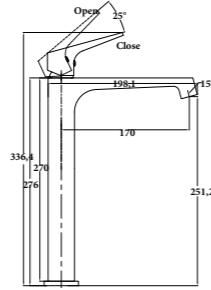

BIANCO-04
SR-04.06.090.07
Wall Basin Mixer | Product
6L/Min | Water Rating
Brass Body | Material
Colours Available